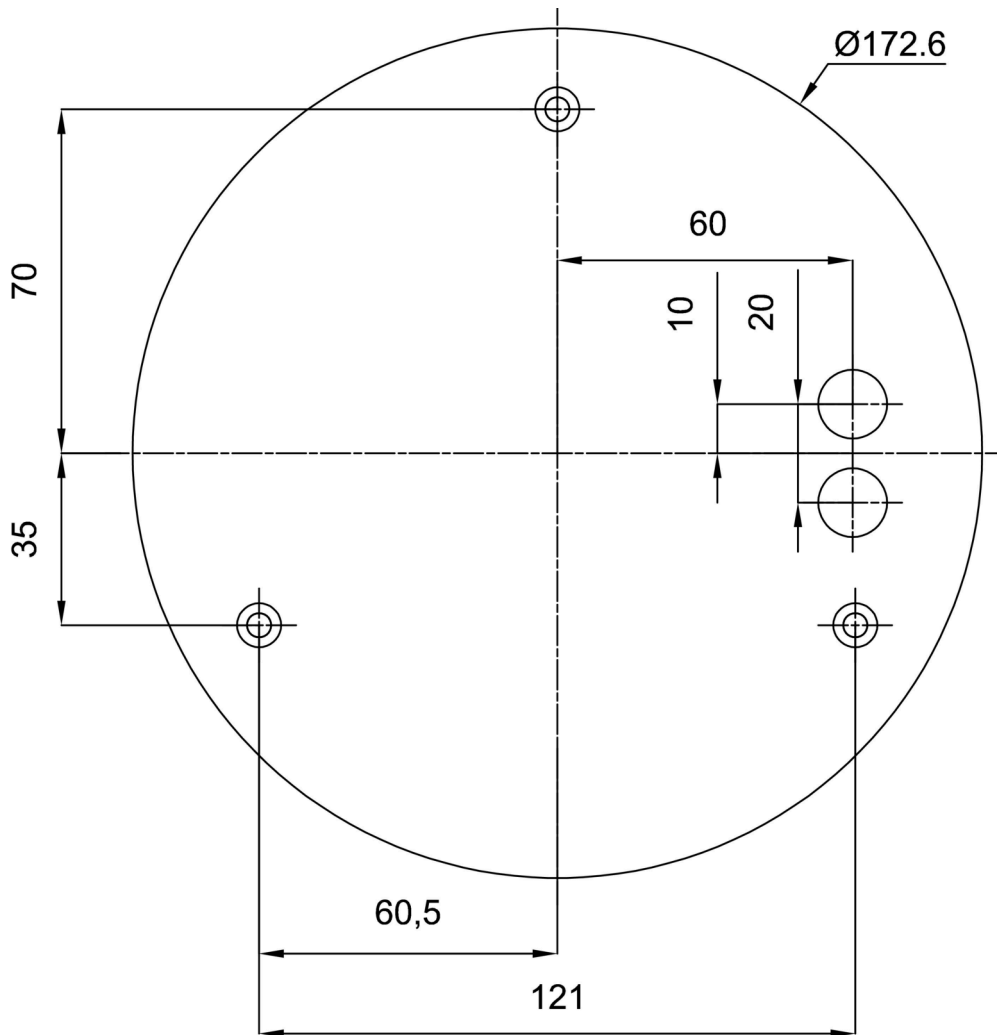

Technical data

Types of luminaires	Classic on/off
Mounting type	surface mounted
Base material	steel
Shade material	opal polymethyl methacrylate
Base color	grey Ral7040
Shade color	white
Mounting location	ceiling/wall
Width	400 mm
Length	400 mm
Height	105 mm
Diameter	ø 400 mm
mounting holes (diameter)	3xø5mm
Cable entrance	2xø16mm
Energy Class	D
Operating temperature	from -20°C to +30°C

Electrical data

Power consumption	31+11 W
Ingress Protection	IP40
Socket	LED modul
terminal block	snap terminal block

Luminous data

Lum. flux of luminaire	3620+1220 lm
Lum. flux of light source	5030+1790 lm
Chromaticity temperature	4000 K
Rated life time LED L80/B10	100000 hours
CRI	Ra80
MacAdam	3
Blue light hazard	Risk group 0

Installation dimensions:

Additional assortment:

Lampshade

Product code	Name	Color	Picture	Drawing
20668	PM91	white		