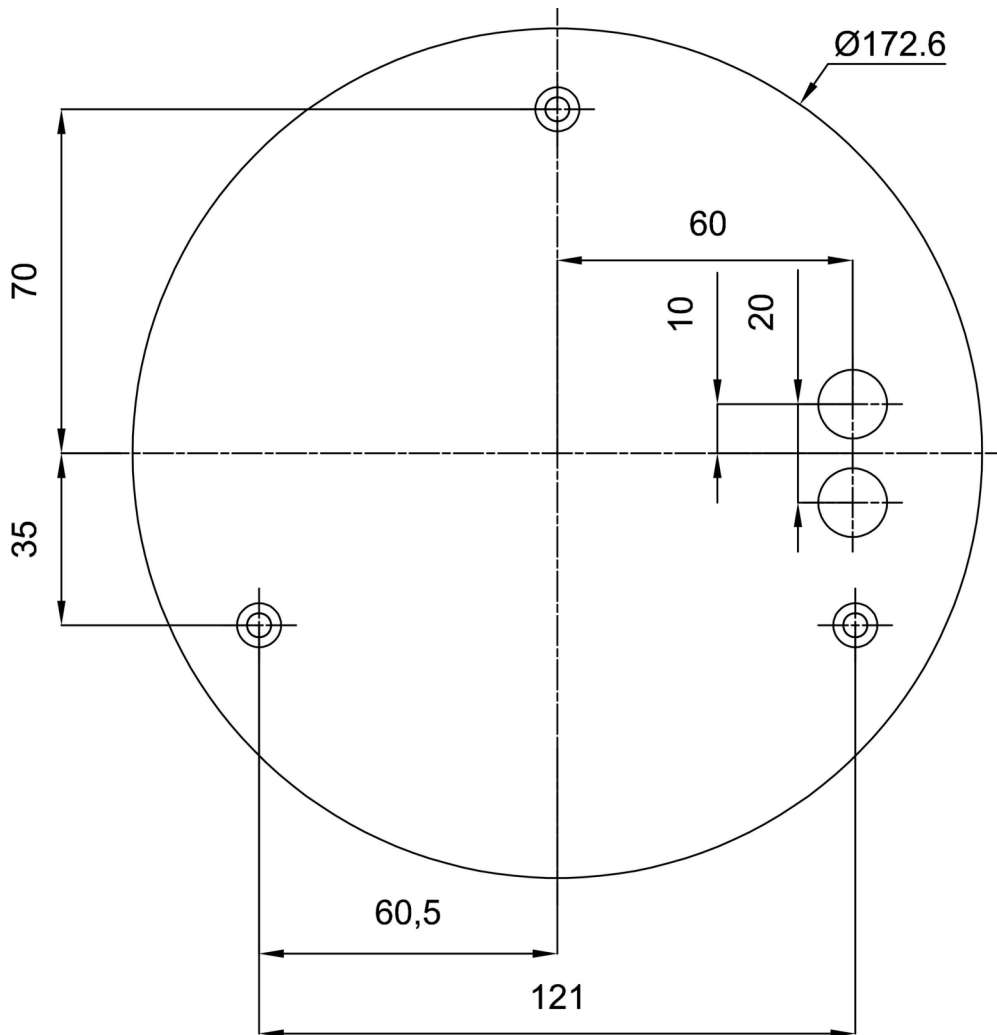

## Technical data

Types of luminaires	Dimmable
Mounting type	surface mounted
Base material	steel
Shade material	opal polymethyl methacrylate
Base color	grey Ral7040
Shade color	white
Mounting location	ceiling/wall
Width	400 mm
Length	400 mm
Height	105 mm
Diameter	ø 400 mm
mounting holes (diameter)	3xø5mm
Cable entrance	2xø16mm
Energy Class	D
Operating temperature	from -20°C to +30°C

## Installation dimensions: