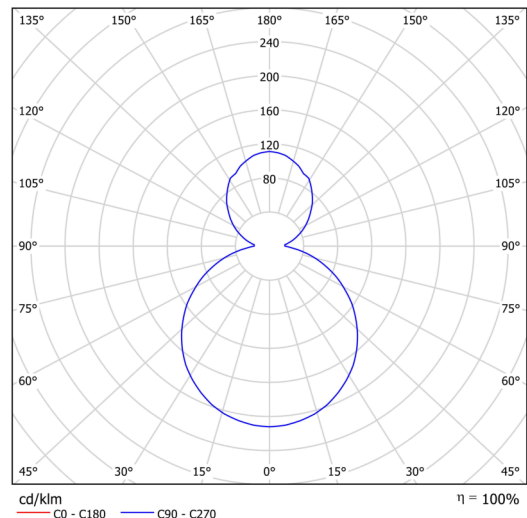

Luminous data

Lum. flux of luminaire	4840 lm
Lum. flux of light source	6820 lm
Chromaticity temperature	4000 K
Rated life time LED L80/B10	100000 hours
CRI	Ra80
MacAdam	3
Blue light hazard	Risk group 0

Eulum data for calculation programs are available at www.osmont.cz.