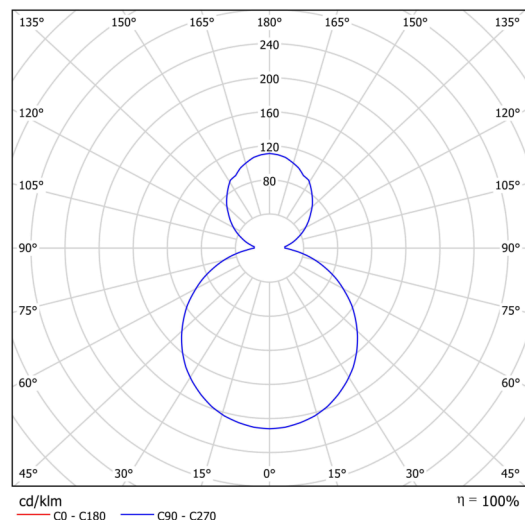

Luminous data

Lum. flux of luminaire	3620+1220 lm
Lum. flux of light source	5030+1790 lm
Chromaticity temperature	4000 K
Rated life time LED L80/B10	100000 hours
CRI	Ra80
MacAdam	3
Blue light hazard	Risk group 0

Eulum data for calculation programs are available at www.osmont.cz.