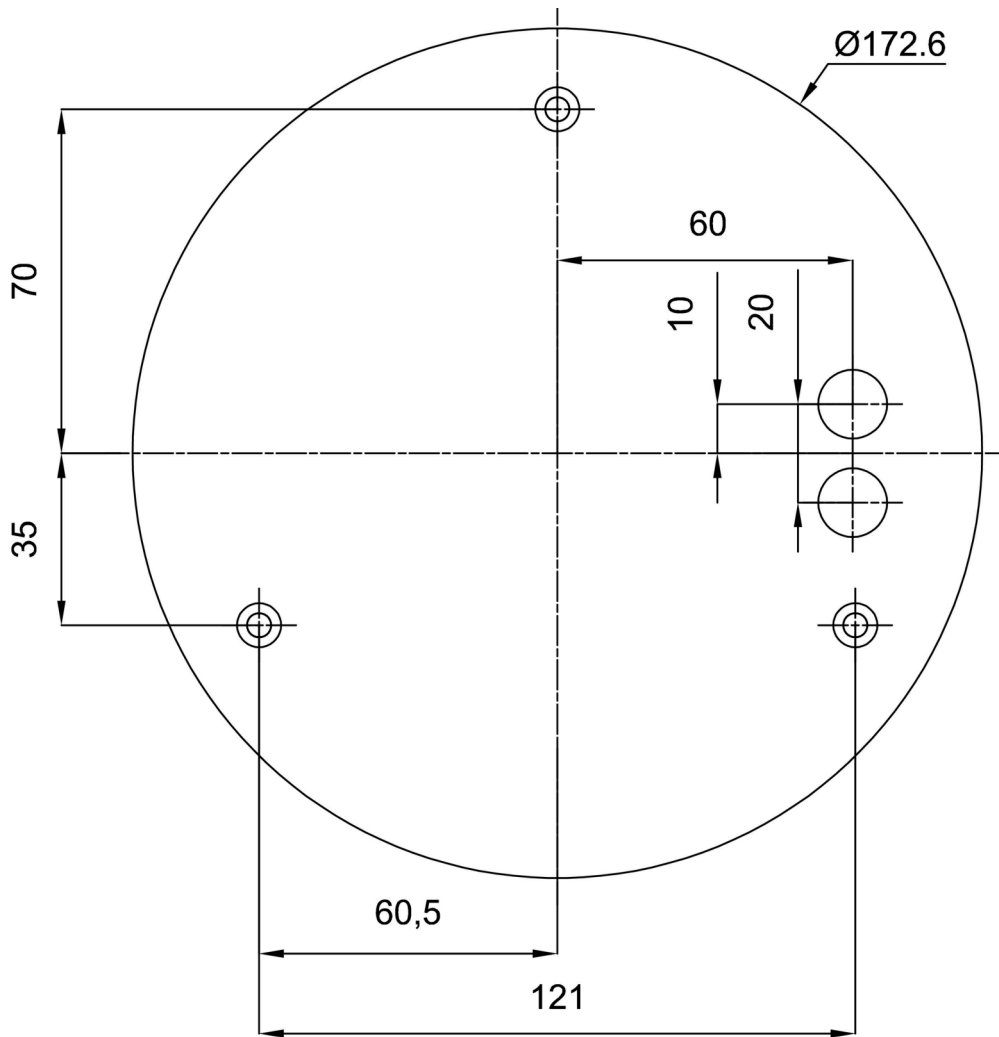

Technical data

Types of luminaires	Classic on/off
Mounting type	surface mounted
Base material	steel
Shade material	opal polymethyl methacrylate
Base color	white Ral9003
Shade color	white
Mounting location	ceiling/wall
Width	400 mm
Length	400 mm
Height	105 mm
Diameter	ø 400 mm
mounting holes (diameter)	3xø5mm
Cable entrance	2xø16mm
Energy Class	D
Operating temperature	from -20°C to +30°C

Electrical data

Power consumption	31+11 W
Ingress Protection	IP40
Socket	LED modul
terminal block	snap terminal block

Luminous data

Lum. flux of luminaire	3620+1220 lm
Lum. flux of light source	5030+1790 lm
Chromaticity temperature	4000 K
Rated life time LED L80/B10	100000 hours
CRI	Ra80
MacAdam	3
Blue light hazard	Risk group 0

Installation dimensions:

Additional assortment:

Lampshade

Product code	Name	Color	Picture	Drawing
20668	PM91	white	