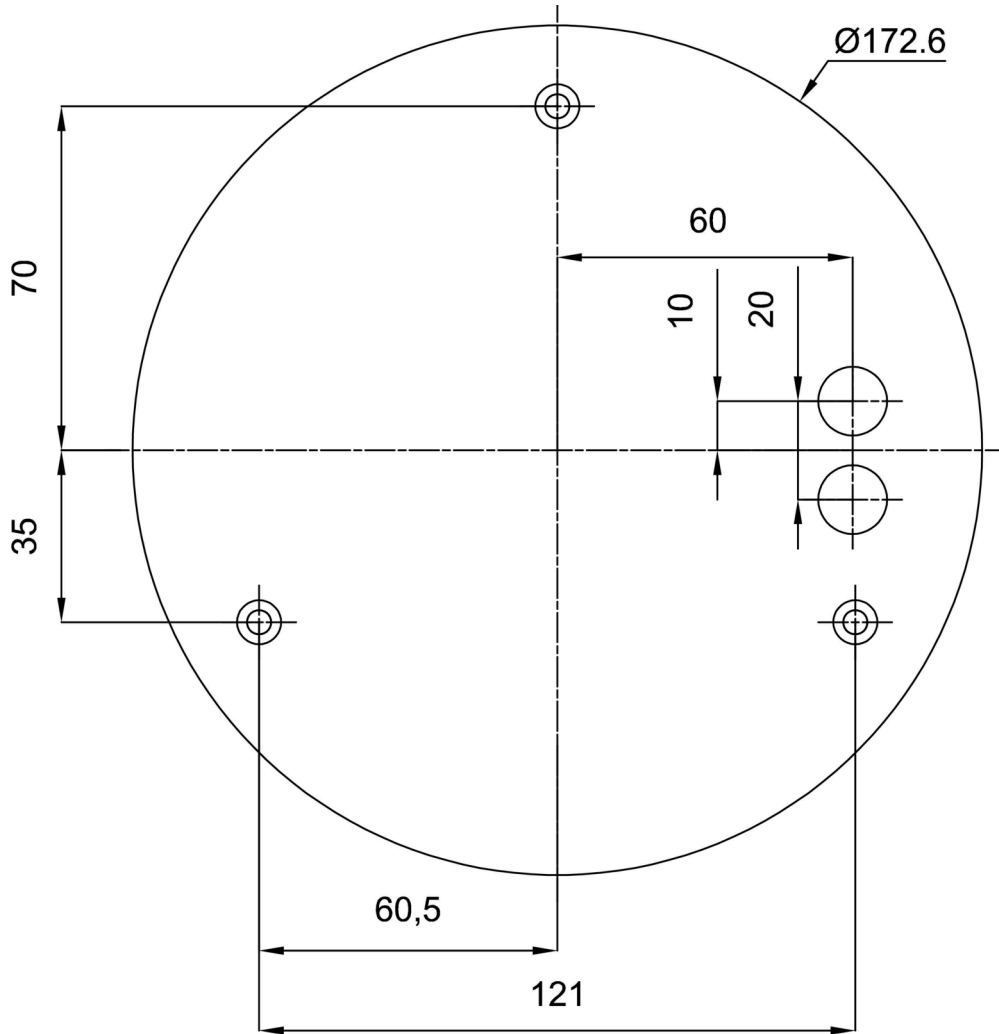

Technical data

Types of luminaires	Dimmable
Mounting type	surface mounted
Base material	steel
Shade material	opal polymethyl methacrylate
Base color	white Ral9003
Shade color	white
Mounting location	ceiling/wall
Width	400 mm
Length	400 mm
Height	105 mm
Diameter	ø 400 mm
mounting holes (diameter)	3xø5mm
Cable entrance	2xø16mm
Energy Class	D
Operating temperature	from -20°C to +30°C

Electrical data

Power consumption	42 W
Ingress Protection	IP40
Socket	LED modul
terminal block	snap terminal block

Luminous data

Lum. flux of luminaire	4840 lm
Lum. flux of light source	6820 lm
Chromaticity temperature	4000 K
Rated life time LED L80/B10	100000 hours
CRI	Ra80
MacAdam	3
Blue light hazard	Risk group 0

Installation dimensions:

Additional assortment:

Lampshade

Product code	Name	Color	Picture	Drawing
20668	PM91	white		