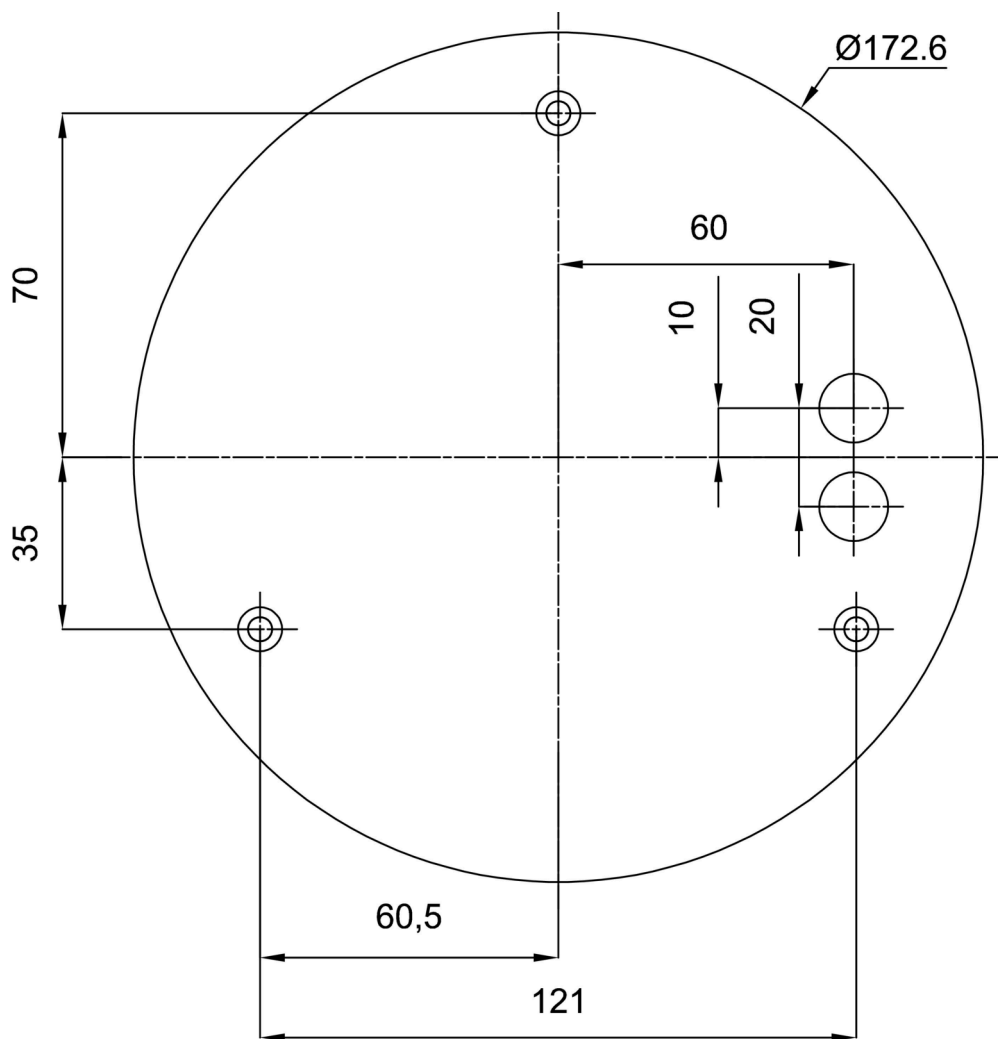

## Technical data

Types of luminaires	Classic on/off
Mounting type	surface mounted
Base material	steel
Shade material	opal polymethyl methacrylate
Base color	Olive Ral6011
Shade color	white
Mounting location	ceiling/wall
Width	400 mm
Length	400 mm
Height	105 mm
Diameter	ø 400 mm
mounting holes (diameter)	3xø5mm
Cable entrance	2xø16mm
Energy Class	D
Operating temperature	from -20°C to +30°C

## Installation dimensions: