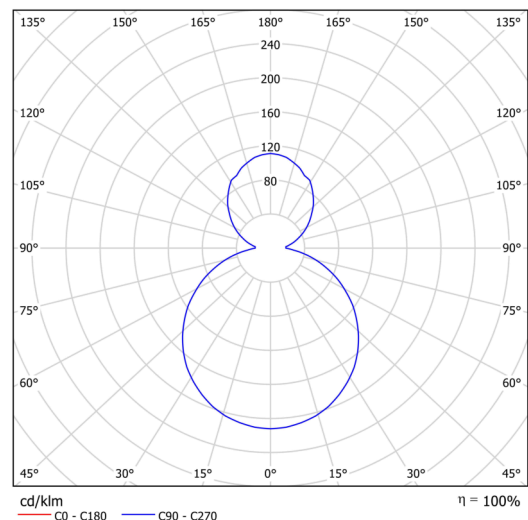

Luminous data

Lum. flux of luminaire	4640 lm
Lum. flux of light source	6540 lm
Chromaticity temperature	3000 K
Rated life time LED L80/B10	100000 hours
CRI	Ra80
MacAdam	3
Blue light hazard	Risk group 0

Eulum data for calculation programs are available at www.osmont.cz.