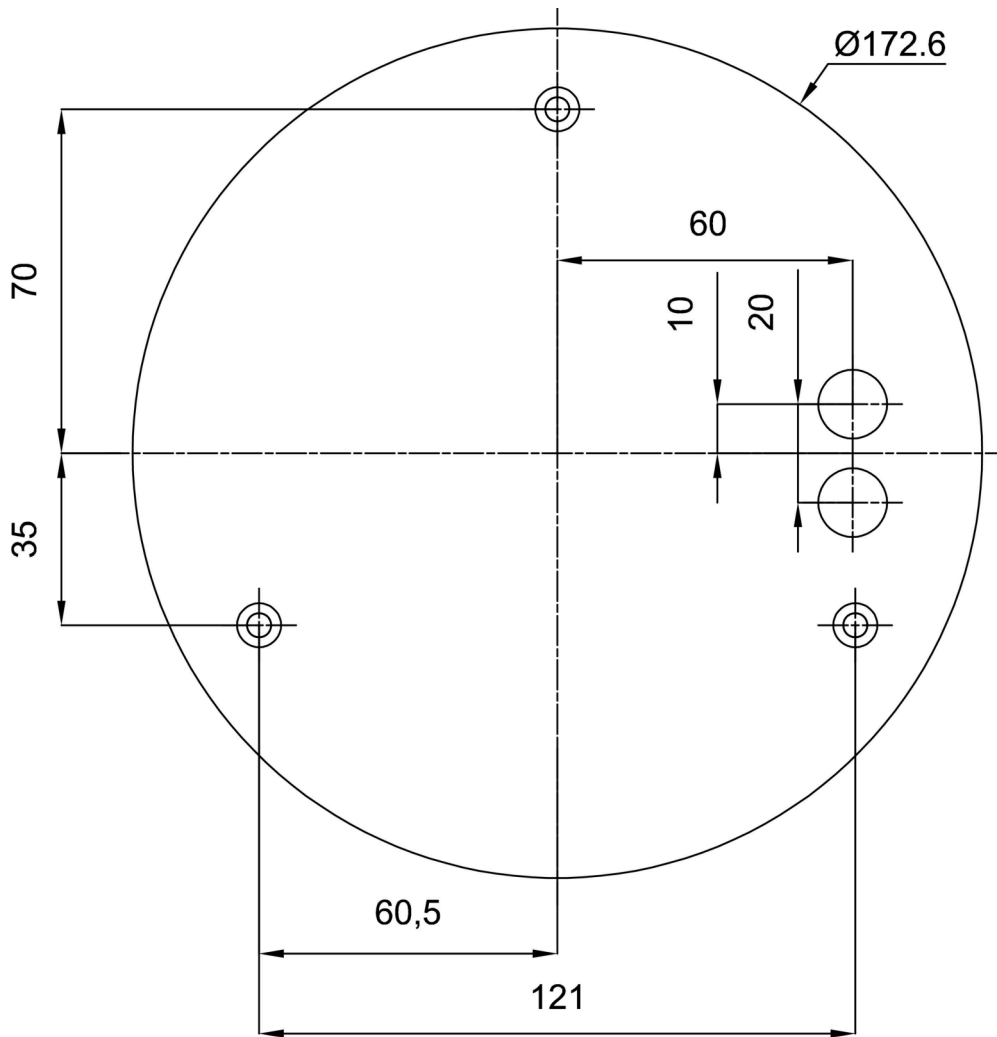

Technical data

Types of luminaires	Dimmable
Mounting type	surface mounted
Base material	steel
Shade material	opal polymethyl methacrylate
Base color	Golden Beach RAL1015
Shade color	white
Mounting location	ceiling/wall
Width	400 mm
Length	400 mm
Height	105 mm
Diameter	ø 400 mm
mounting holes (diameter)	3xø5mm
Cable entrance	2xø16mm
Energy Class	D
Operating temperature	from -20°C to +30°C

Electrical data

Power consumption	42 W
Ingress Protection	IP40
Socket	LED modul
terminal block	snap terminal block

Luminous data

Lum. flux of luminaire	4640 lm
Lum. flux of light source	6540 lm
Chromaticity temperature	3000 K
Rated life time LED L80/B10	100000 hours
CRI	Ra80
MacAdam	3
Blue light hazard	Risk group 0

Installation dimensions:

Additional assortment:

Lampshade

Product code	Name	Color	Picture	Drawing
20668	PM91	white		