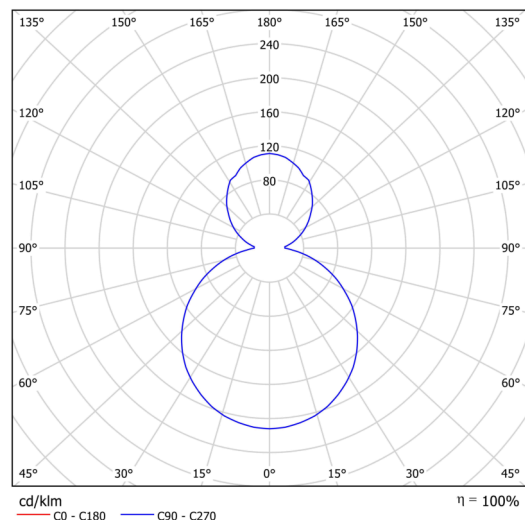

Luminous data

Lum. flux of luminaire	4640 lm
Lum. flux of light source	6540 lm
Chromaticity temperature	3000 K
Rated life time LED L80/B10	100000 hours
CRI	Ra80
MacAdam	3
Blue light hazard	Risk group 0

Eulum data for calculation programs are available at www.osmont.cz.