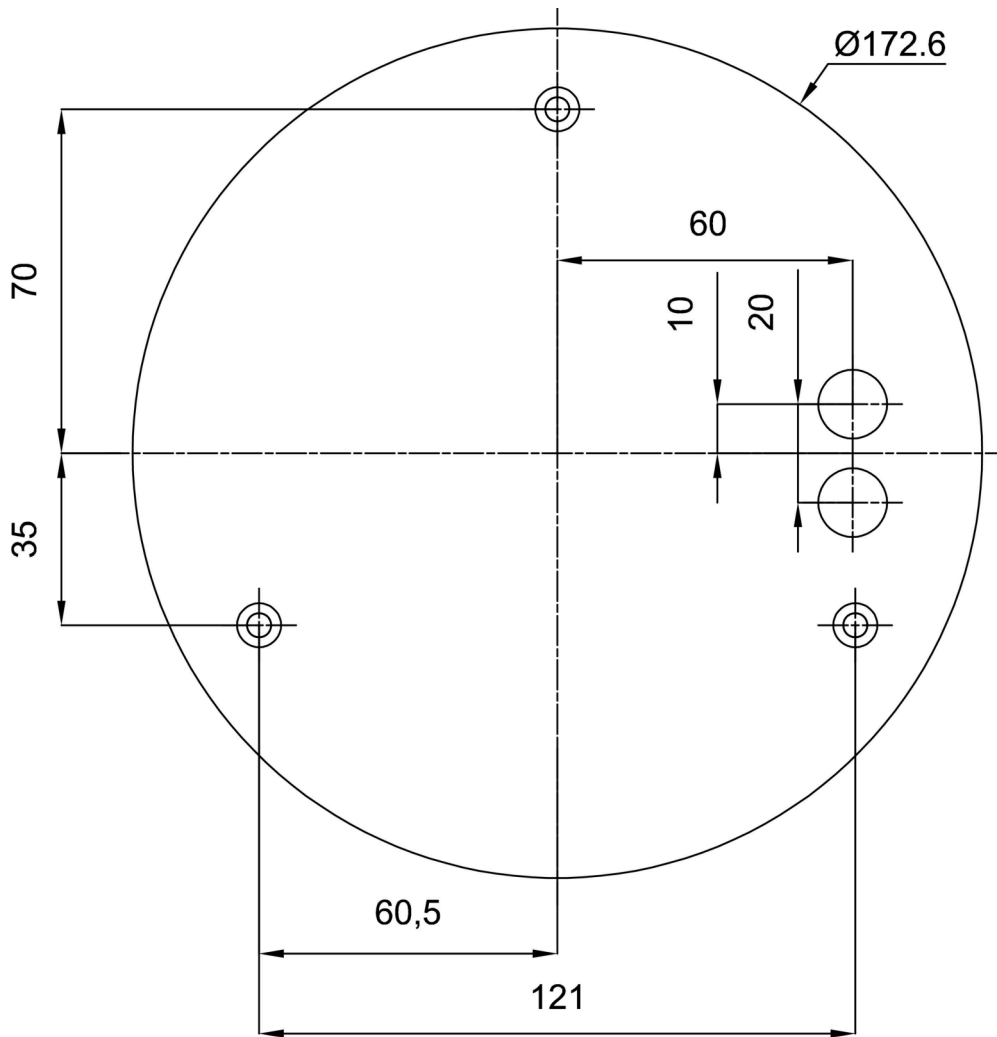

Technical data

Types of luminaires	Classic on/off
Mounting type	surface mounted
Base material	steel
Shade material	opal polymethyl methacrylate
Base color	grey Ral7040
Shade color	white
Mounting location	ceiling/wall
Width	400 mm
Length	400 mm
Height	105 mm
Diameter	ø 400 mm
mounting holes (diameter)	3xø5mm
Cable entrance	2xø16mm
Energy Class	D
Operating temperature	from -20°C to +30°C

Electrical data

Power consumption	31+11 W
Ingress Protection	IP40
Socket	LED modul
terminal block	snap terminal block

Luminous data

Lum. flux of luminaire	3470+1170 lm
Lum. flux of light source	4820+1720 lm
Chromaticity temperature	3000 K
Rated life time LED L80/B10	100000 hours
CRI	Ra80
MacAdam	3
Blue light hazard	Risk group 0

Installation dimensions:

Additional assortment:

Lampshade

Product code	Name	Color	Picture	Drawing
20668	PM91	white		