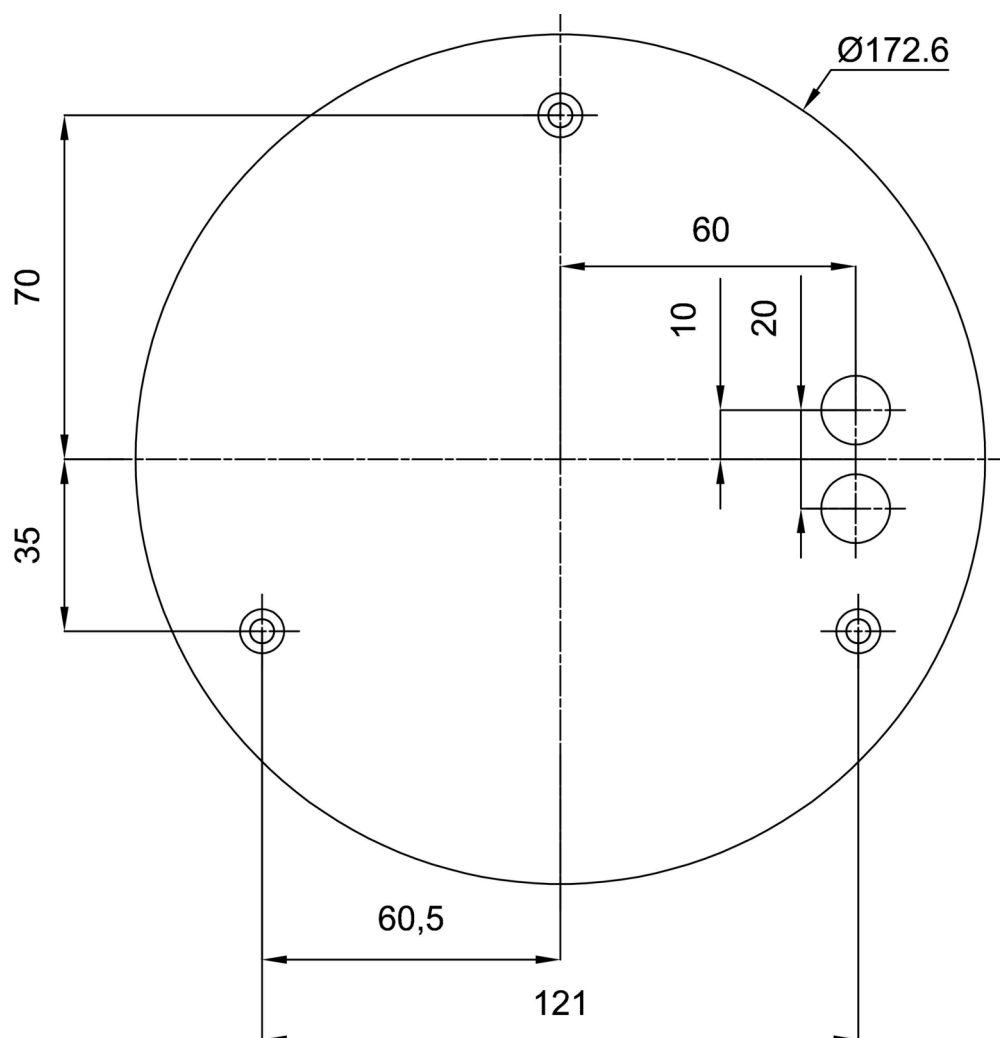

Technical data

Types of luminaires	Classic on/off
Mounting type	surface mounted
Base material	steel
Shade material	opal polymethyl methacrylate
Base color	white Ral9003
Shade color	white
Mounting location	ceiling/wall
Width	400 mm
Length	400 mm
Height	105 mm
Diameter	ø 400 mm
mounting holes (diameter)	3xø5mm
Cable entrance	2xø16mm
Energy Class	D
Operating temperature	from -20°C to +30°C

Electrical data

Power consumption	31+11 W
Ingress Protection	IP40
Socket	LED modul
terminal block	snap terminal block

Luminous data

Lum. flux of luminaire	3470+1170 lm
Lum. flux of light source	4820+1720 lm
Chromaticity temperature	3000 K
Rated life time LED L80/B10	100000 hours
CRI	Ra80
MacAdam	3
Blue light hazard	Risk group 0

Installation dimensions:

Additional assortment:

Lampshade

Product code	Name	Color	Picture	Drawing
20668	PM91	white		