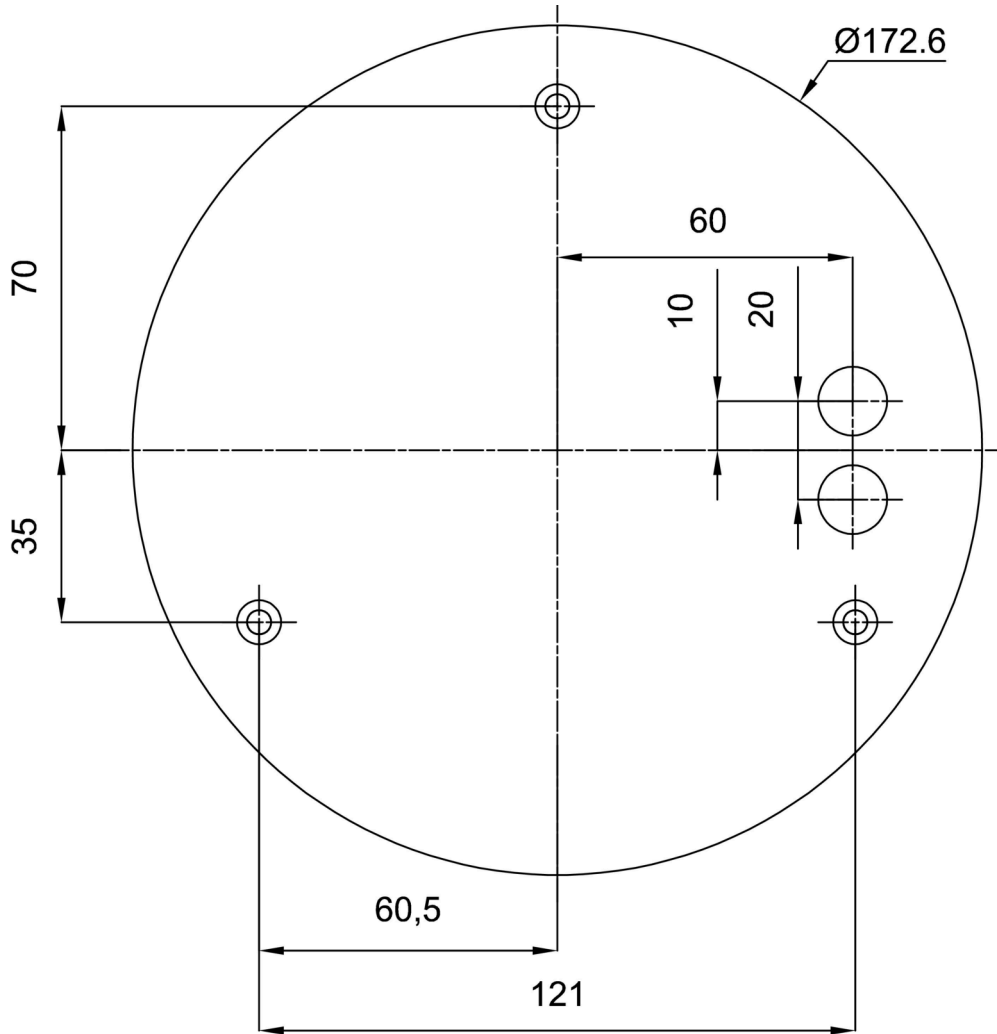

Technical data

Types of luminaires	Classic on/off
Mounting type	surface mounted
Base material	steel
Shade material	opal polymethyl methacrylate
Base color	white Ral9003
Shade color	white
Mounting location	ceiling/wall
Width	400 mm
Length	400 mm
Height	105 mm
Diameter	ø 400 mm
mounting holes (diameter)	3xø5mm
Cable entrance	2xø16mm
Energy Class	D
Operating temperature	from -20°C to +30°C

Electrical data

Power consumption	42 W
Ingress Protection	IP40
Socket	LED modul
terminal block	snap terminal block

Luminous data

Lum. flux of luminaire	4640 lm
Lum. flux of light source	6540 lm
Chromaticity temperature	3000 K
Rated life time LED L80/B10	100000 hours
CRI	Ra80
MacAdam	3
Blue light hazard	Risk group 0

Installation dimensions:

Additional assortment:

Lampshade

Product code	Name	Color	Picture	Drawing
20668	PM91	white		