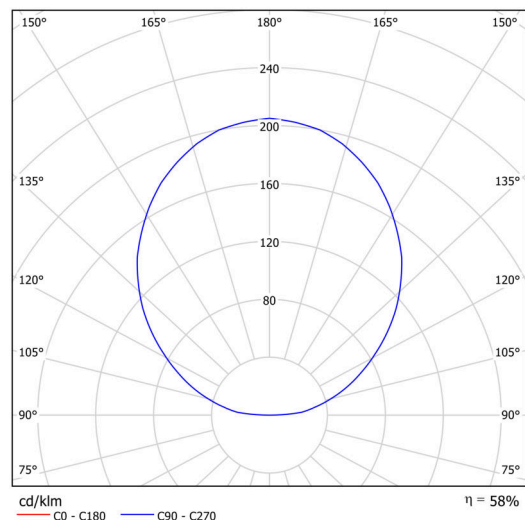

ZETA 1 PF

Product code: ZET60532

Type: LED-1L64E700K2H/PF91 0 4K#

Short description of the luminaire: Olive green color | surface-mounted LED light | ON/OFF | indirect lighting version | PMMA matt shade

Technical

Types of luminaires	Classic on/off
Mounting type	surface mounted
Base material	steel
Shade material	opal polymethyl methacrylate
Base color	Olive Ral6011
Shade color	white - Olive
Mounting location	ceiling/wall
Width	400 mm
Length	400 mm
Height	105 mm
Diameter	ø 400 mm
mounting holes (diameter)	3xø5mm
Installation wire (diameter)	2xø16mm
Energy Class	C
Operating temperature	from -20°C to +30°C

Electric

Power consumption	31 W
Ingress Protection	IP40
Socket	LED modul
terminal block	snap terminal block
Automatic circuit breaker type B10A	14 pcs
Automatic circuit breaker type B16A	22 pcs
Automatic circuit breaker type C10A	23 pcs
Automatic circuit breaker type C16A	36 pcs

Luminous

Lum. flux of luminaire	2900 lm
Lum. flux of light source	5030 lm
Luminaire efficacy	93 lm/W
Temperature	4000 K
Rated life time LED L80/B10	100000 hours
CRI	Ra80
MacAdam	3
Blue light hazard	Risk group 0

Eulum data for calculation programs are available at www.osmont.cz.