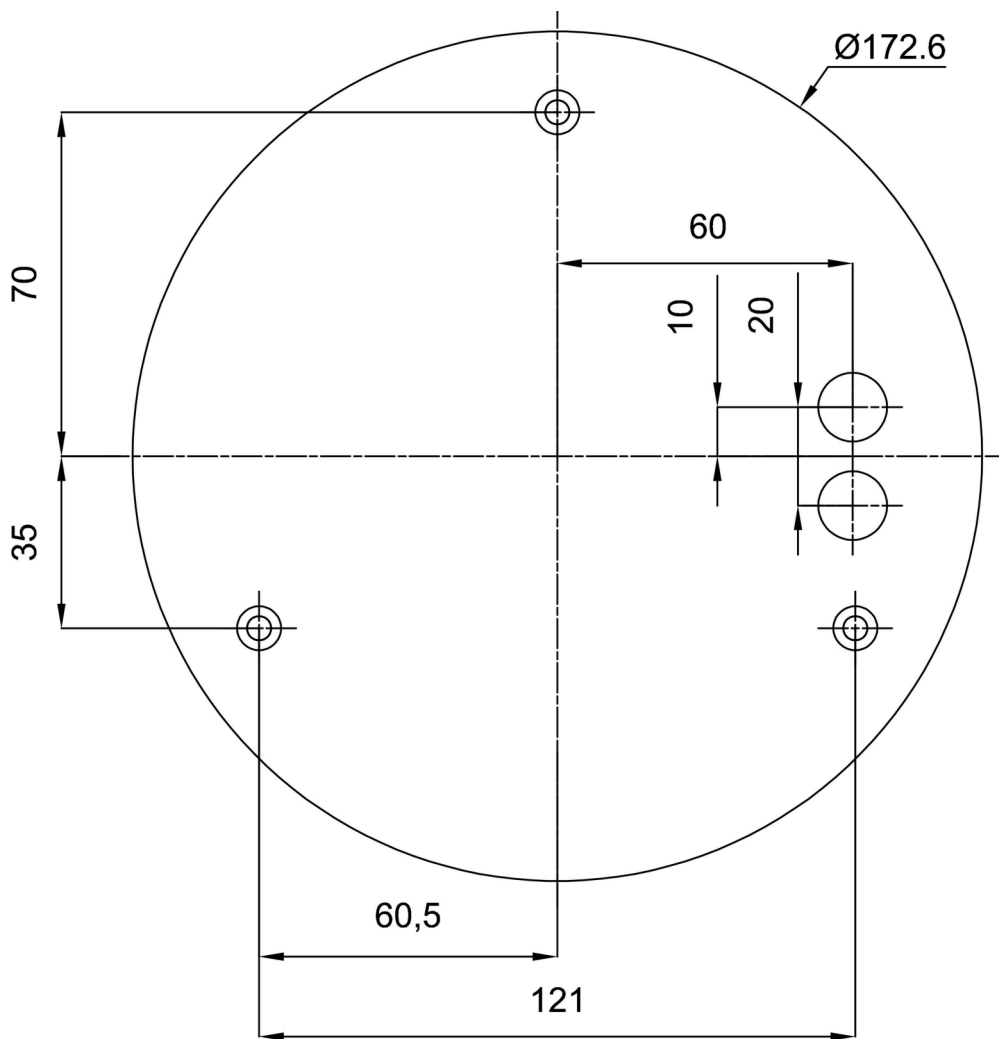

Technical

Types of luminaires	Classic on/off
Mounting type	surface mounted
Base material	steel
Shade material	opal polymethyl methacrylate
Base color	Olive Ral6011
Shade color	white - Olive
Mounting location	ceiling/wall
Width	400 mm
Length	400 mm
Height	105 mm
Diameter	ø 400 mm
mounting holes (diameter)	3xø5mm
Installation wire (diameter)	2xø16mm
Energy Class	C
Operating temperature	from -20°C to +30°C

Installation dimensions:

Additional assortment:

Lampshade

Product code	Name	Color	Description	Picture	Drawing
20668	PM91	white		