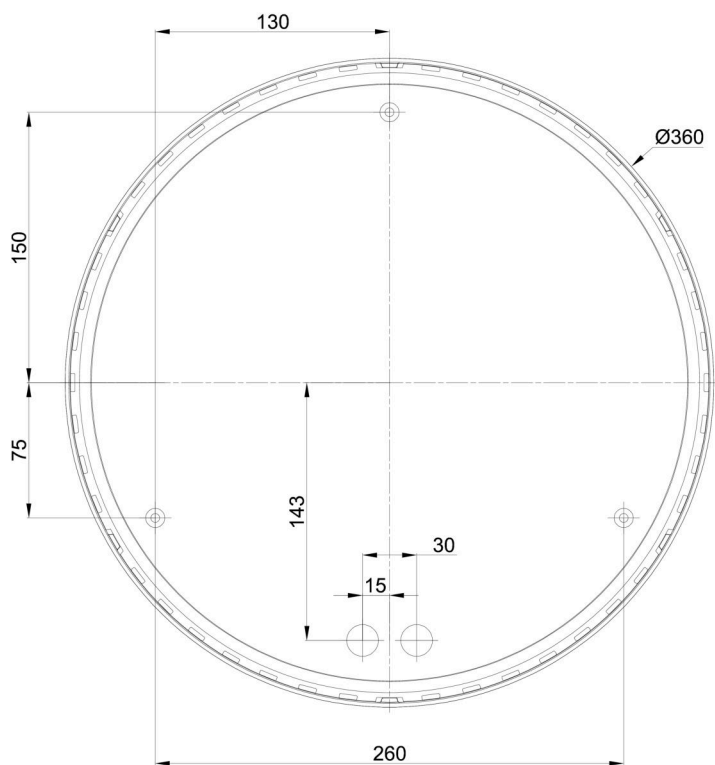

**The warranty for the batteries is valid for 12 months from the date of purchase.*

Installation dimensions:

Additional assortment:

Lampshade

Product code	Name	Color	Description	Picture	Drawing
20550	184	white		