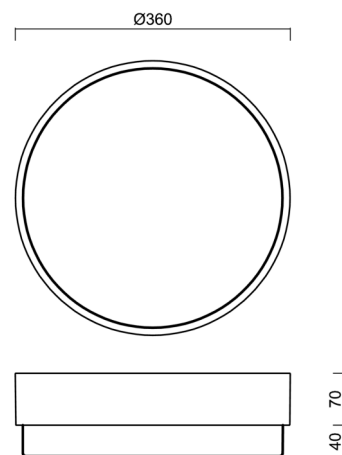

Technical

Types of luminaires	Emergency combined + sensor
Mounting type	industrial
Base material	polycarbonate
Shade material	opal polycarbonate
Base color	black Ral9005
Shade color	white
Holding the shade	bayonet
Mounting location	ceiling/wall
Width	360 mm
Length	360 mm
Height	108 mm
Diameter	ø 360 mm
mounting holes (diameter)	3xø5mm
Installation wire (diameter)	2xø16mm
Energy Class	D
Impact strength	IK10
Operating temperature	from -20°C to +30°C

**The warranty for the batteries is valid for 12 months from the date of purchase.*

Installation dimensions:

Additional assortment:

Lampshade

Product code	Name	Color	Description	Picture	Drawing
20550	184	white		