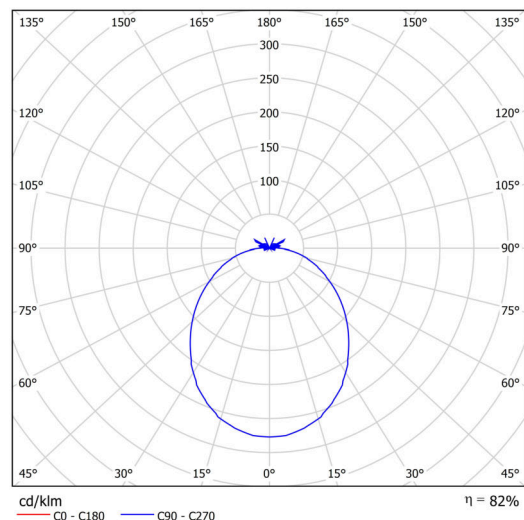

Luminous

Lum. flux of luminaire	3460 lm
Lum. flux of light source	4220 lm
Lum. flux of light source in emergency mode	150 lm
Luminaire efficacy	128 lm/W
Temperature	4000 K
Rated life time LED L80/B10	100000 hours
CRI	Ra80
MacAdam	3