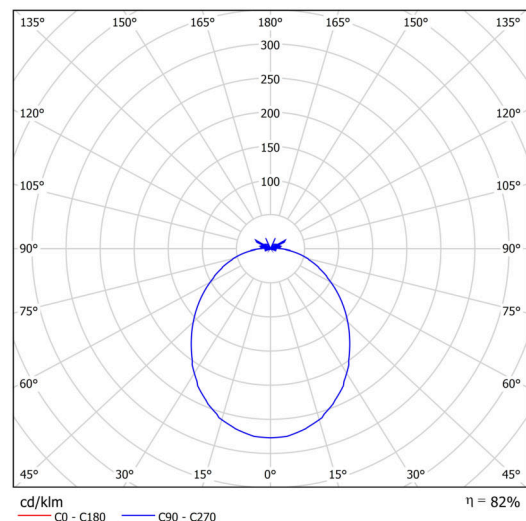

Luminous

Lum. flux of luminaire	3310 lm
Lum. flux of light source	4040 lm
Lum. flux of light source in emergency mode	150 lm
Luminaire efficacy	122 lm/W
Temperature	3000 K
Rated life time LED L80/B10	100000 hours
CRI	Ra80
MacAdam	3
Blue light hazard	Risk group 0