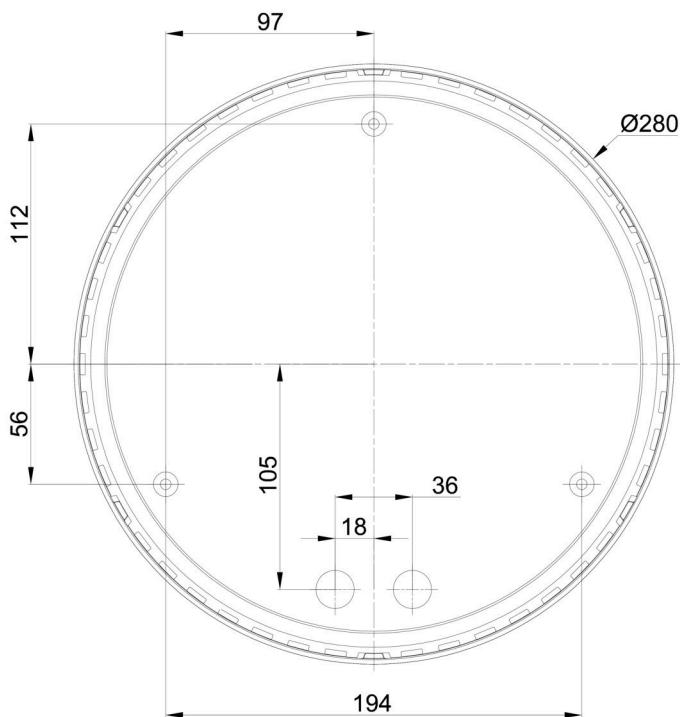

Technical

| | |
|---------------------------|--------------------|
| Types of luminaires | Emergency combined |
| Mounting type | industrial |
| Base material | polycarbonate |
| Shade material | opal polycarbonate |
| Base color | black Ral9005 |
| Shade color | white |
| Holding the shade | bayonet |
| Mounting location | ceiling/wall |
| Width | 280 mm |
| Length | 280 mm |
| Height | 95 mm |
| mounting holes (diameter) | 3xØ5mm |
| Cable entrance | 2xØ16mm |
| Energy Class | D |
| Impact strength | IK10 |
| Operating temperature | from 0°C to +30°C |

Eulum data for calculation programs are available at www.osmont.cz.

Logistic

| | |
|-------------------|----------------------|
| EAN | 8591728160159 |
| Weight NTTO | 1.5 Kg |
| Weight BTTO | 1.7 Kg |
| Number of cartons | 1 pcs |
| Package volume | 0.012 m ³ |
| Package 1 width | 0.29 m |
| Package 1 length | 0.31 m |
| Package 1 height | 0.13 m |
| Warranty* | 60 months |

*The warranty for the batteries is valid for 12 months from the date of purchase.

Installation dimensions:

Additional assortment:

Lampshade

| Product code | Name | Color | Description | Picture | Drawing |
|--------------|------|-------|---------------|---|---------|
| 20549 | 182 | white | příslušenství |  | |