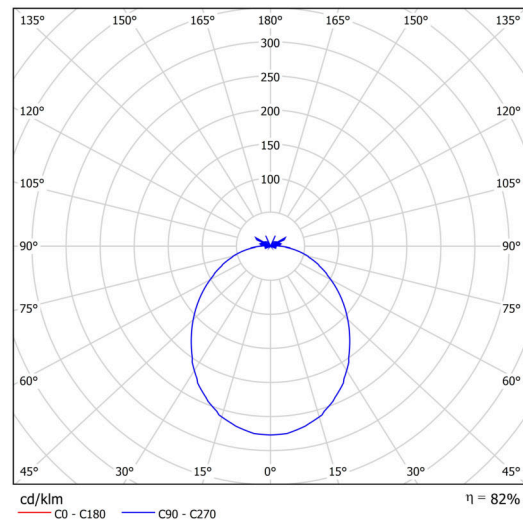

Luminous

Lum. flux of luminaire	2300 lm
Lum. flux of light source	2810 lm
Lum. flux of light source in emergency mode	200 lm
Temperature	4000 K
Rated life time LED L80/B10	100000 hours
CRI	Ra80
MacAdam	3
Blue light hazard	Risk group 0

Eulum data for calculation programs are available at www.osmont.cz.