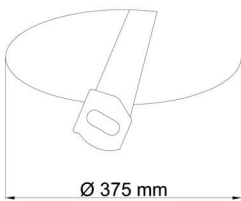

## Technical

Types of luminaires	Emergency combined
Mounting type	semi-recessed
Base material	steel
Shade material	opal polycarbonate
Base color	white Ra9003
Shade color	white
Holding the shade	folding system
Mounting location	ceiling/wall
Width	400 mm
Length	400 mm
Height	100 mm
Diameter	ø 400 mm
mounting holes (diameter)	none
Installation wire (diameter)	2xø16mm
Energy Class	D
Impact strength	IK10
Operating temperature	from 0°C to +30°C

## Logistic

EAN	8591728132293
Weight NTTO	2.4 Kg
Weight BTTO	2.8 Kg
Number of cartons	1 pcs
Package volume	0.031 m <sup>3</sup>
Package 1 width	0.41 m
Package 1 length	0.42 m
Package 1 height	0.18 m
Warranty*	60 months

## Installation dimensions:

Svítlidlo nesmí být z horní strany zakryto izolací.  
Luminaire must not be covered with insulating matting.

Rozměry dutiny pro vestavné svítidlo [mm]:  
Dimensions of cavity for recessed luminaire [mm]: