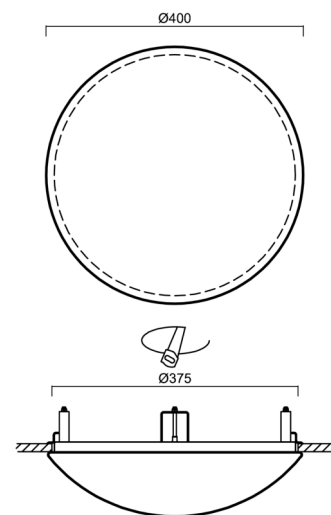

## Technical

Types of luminaires	Emergency combined
Mounting type	semi-recessed
Base material	steel
Shade material	opal polycarbonate
Base color	white Ra9003
Shade color	white
Holding the shade	folding system
Mounting location	ceiling/wall
Width	400 mm
Length	400 mm
Height	100 mm
Diameter	ø 400 mm
mounting holes (diameter)	none
Installation wire (diameter)	2xø16mm
Energy Class	D
Impact strength	IK10
Operating temperature	from 0°C to +30°C