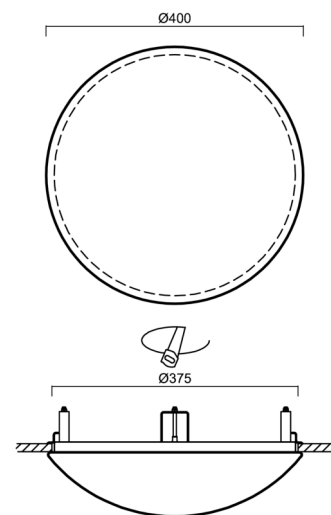

Technical

Types of luminaires	Sensor
Mounting type	semi-recessed
Base material	steel
Shade material	opal polycarbonate
Base color	white Ra9003
Shade color	white
Holding the shade	folding system
Mounting location	ceiling/wall
Width	400 mm
Length	400 mm
Height	100 mm
Diameter	ø 400 mm
mounting holes (diameter)	none
Installation wire (diameter)	2xø16mm
Energy Class	D
Impact strength	IK10
Operating temperature	from -20°C to +30°C

Eulum data for calculation programs are available at www.osmont.cz.

Logistic

EAN	8591728132224
Weight NTTO	2.2 Kg
Weight BTTO	2.6 Kg
Number of cartons	1 pcs
Package volume	0.031 m ³
Package 1 width	0.41 m
Package 1 length	0.42 m
Package 1 height	0.18 m
Warranty*	60 months

Rozměry dutiny pro vestavné svítidlo [mm]:
Dimensions of cavity for recessed luminaire [mm]:

Montáž do pevných materiálů - sádkarton, dřevo.
Mounting into solid materials - plasterboard, wood.

Additional assortment: