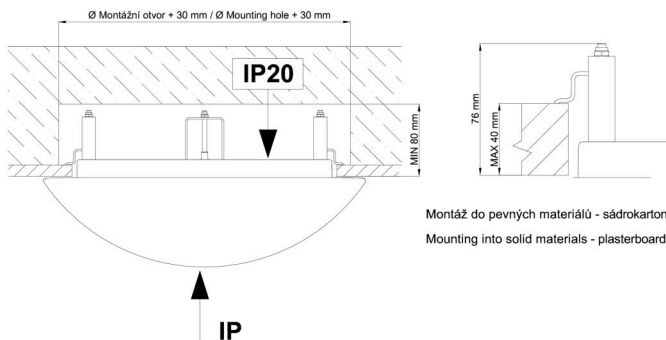

Technical

Types of luminaires	Sensor
Mounting type	semi-recessed
Base material	steel
Shade material	opal polycarbonate
Base color	white Ra9003
Shade color	white
Holding the shade	folding system
Mounting location	ceiling/wall
Width	400 mm
Length	400 mm
Height	100 mm
Diameter	ø 400 mm
mounting holes (diameter)	none
Installation wire (diameter)	2xø16mm
Energy Class	D
Impact strength	IK10
Operating temperature	from -20°C to +30°C

Eulum data for calculation programs are available at www.osmont.cz.

Logistic

EAN	8591728132224
Weight NTTO	2.2 Kg
Weight BTTO	2.6 Kg
Number of cartons	1 pcs
Package volume	0.031 m ³
Package 1 width	0.41 m
Package 1 length	0.42 m
Package 1 height	0.18 m
Warranty*	60 months

Rozměry dutiny pro vestavné svítidlo [mm]:
Dimensions of cavity for recessed luminaire [mm]:

Montáž do pevných materiálů - sádkarton, dřevo.
Mounting into solid materials - plasterboard, wood.

Additional assortment: