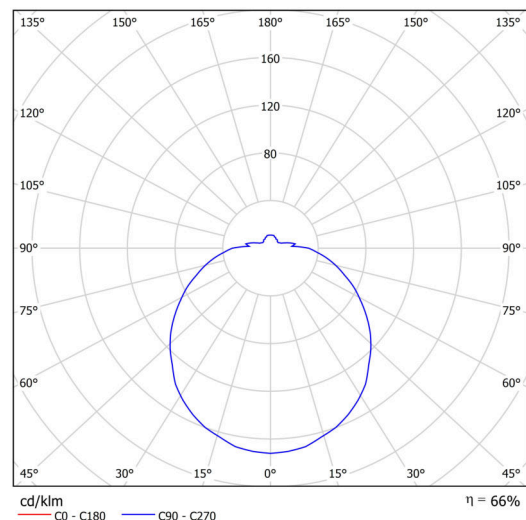

TITAN V2

Product code: TIT65521

Type: LED-1L16E500KNV83/PC08 HF 4K#

Short description of the luminaire: White semi-recessed LED light with sensor and polycarbonate shade.

Technical

Types of luminaires	Sensor
Mounting type	semi-recessed
Base material	steel
Shade material	opal polycarbonate
Base color	white Ra9003
Shade color	white
Holding the shade	folding system
Mounting location	ceiling/wall
Width	400 mm
Length	400 mm
Height	100 mm
Diameter	ø 400 mm
mounting holes (diameter)	none
Installation wire (diameter)	2xø16mm
Energy Class	D
Impact strength	IK10
Operating temperature	from -20°C to +30°C

Electric

Power consumption	24 W
Ingress Protection	IP44
Socket	LED modul
Sensor	HF
terminal block	snap terminal block
Automatic circuit breaker type B10A	37 pcs
Automatic circuit breaker type B16A	59 pcs
Automatic circuit breaker type C10A	37 pcs
Automatic circuit breaker type C16A	59 pcs

Luminous

Lum. flux of luminaire	2580 lm
Lum. flux of light source	3910 lm
Luminaire efficacy	107 lm/W
Temperature	4000 K
Rated life time LED L80/B10	100000 hours
CRI	Ra80
MacAdam	3
Blue light hazard	Risk group 0

Eulum data for calculation programs are available at www.osmont.cz.