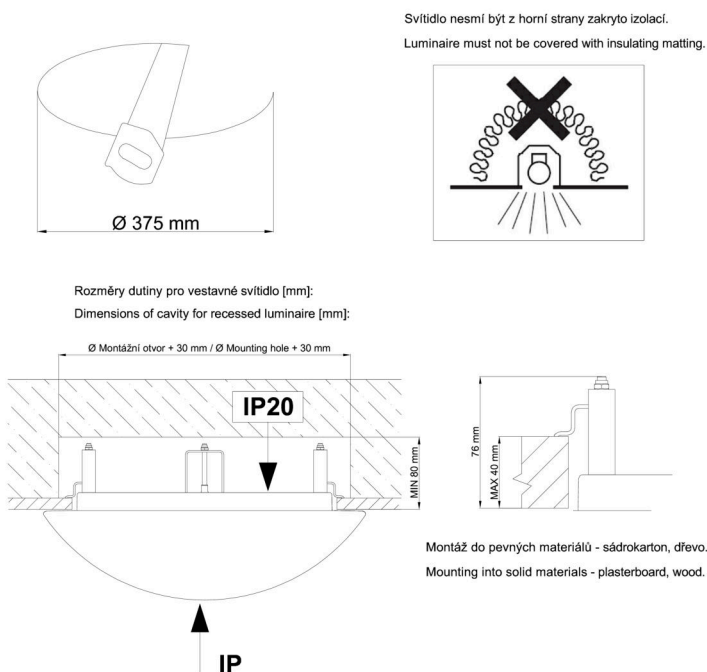

## Technical

Types of luminaires	Emergency combined
Mounting type	semi-recessed
Base material	steel
Shade material	opal polycarbonate
Base color	white Ra9003
Shade color	white
Holding the shade	folding system
Mounting location	ceiling/wall
Width	400 mm
Length	400 mm
Height	100 mm
Diameter	ø 400 mm
mounting holes (diameter)	none
Installation wire (diameter)	2xø16mm
Energy Class	D
Impact strength	IK10
Operating temperature	from 0°C to +30°C

### Multipower

Possibility of output adjustment by the user (DIP switch on the current source).

I [mA]	700	600	500	400	
[%]	100	86	71	57	

### Installation dimensions: