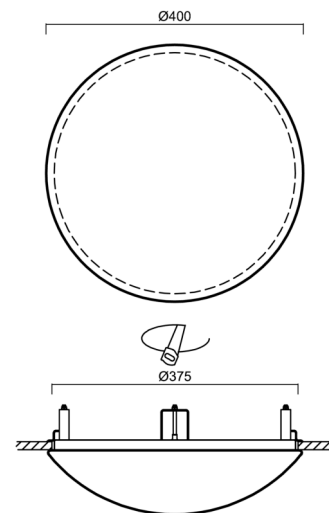

## Technical

Types of luminaires	Emergency combined
Mounting type	semi-recessed
Base material	steel
Shade material	opal polycarbonate
Base color	white Ra9003
Shade color	white
Holding the shade	folding system
Mounting location	ceiling/wall
Width	400 mm
Length	400 mm
Height	100 mm
Diameter	ø 400 mm
mounting holes (diameter)	none
Installation wire (diameter)	2xø16mm
Energy Class	D
Impact strength	IK10
Operating temperature	from 0°C to +30°C

### Installation dimensions: