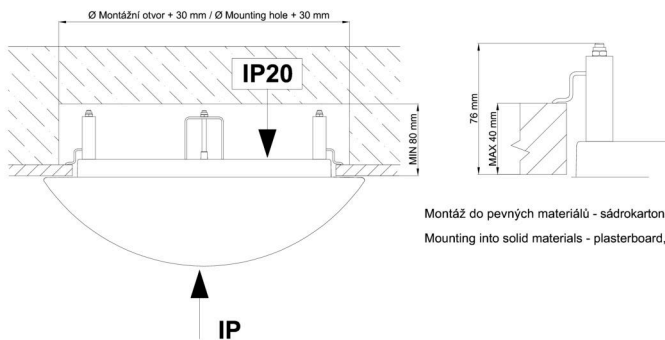

## Technical

Types of luminaires	Emergency combined + sensor
Mounting type	semi-recessed
Base material	steel
Shade material	opal polymethyl methacrylate
Base color	white Ra9003
Shade color	white
Holding the shade	folding system
Mounting location	ceiling/wall
Width	300 mm
Length	300 mm
Height	90 mm
Diameter	ø 300 mm
mounting holes (diameter)	none
Installation wire (diameter)	2xØ16mm
Energy Class	D
Impact strength	IK04
Operating temperature	from -20°C to +30°C

## Installation dimensions:

Svítlidlo nesmí být z horní strany zakryto izolací.  
Luminaire must not be covered with insulating matting.

Rozměry dutiny pro vestavné svítidlo [mm]:  
Dimensions of cavity for recessed luminaire [mm]: