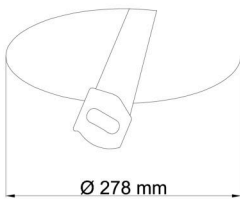

## Technical

Types of luminaires	Emergency combined + sensor
Mounting type	semi-recessed
Base material	steel
Shade material	opal polymethyl methacrylate
Base color	white Ra9003
Shade color	white
Holding the shade	folding system
Mounting location	ceiling/wall
Width	300 mm
Length	300 mm
Height	90 mm
Diameter	ø 300 mm
mounting holes (diameter)	none
Installation wire (diameter)	2xØ16mm
Energy Class	D
Impact strength	IK04
Operating temperature	from -20°C to +30°C

## Logistic

EAN	8591728132187
Weight NTTO	1.75 Kg
Weight BTTO	1.95 Kg
Number of cartons	1 pcs
Package volume	0.017 m <sup>3</sup>
Package 1 width	0.31 m
Package 1 length	0.31 m
Package 1 height	0.18 m
Warranty*	60 months

## Installation dimensions:

Svítlidlo nesmí být z horní strany zakryto izolací.  
Luminaire must not be covered with insulating matting.

Rozměry dutiny pro vestavné svítidlo [mm]:  
Dimensions of cavity for recessed luminaire [mm]: