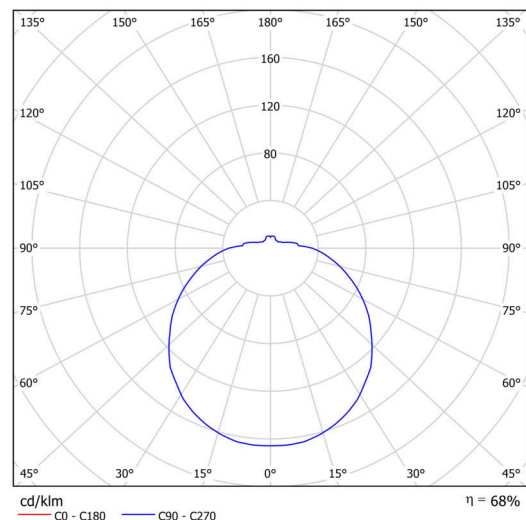

Luminous

Lum. flux of luminaire	1480 lm
Lum. flux of light source	2080 lm
Lum. flux of light source in emergency mode	150 lm
Luminaire efficacy	113 lm/W
Temperature	4000 K
Rated life time LED L80/B10	100000 hours
CRI	Ra80
MacAdam	3
Blue light hazard	Risk group 0