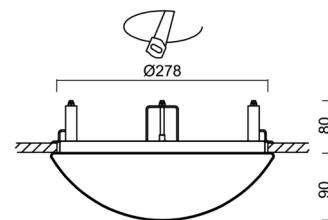

# TITAN V1

Product code: TIT65517

Type: LED-1L14E500KNV62/PM06/NK1W HF 4K#

Short description of the luminaire: White semi-recessed LED light with emergency unit combined with sensor and PMMA shade.

## Technical

Types of luminaires	Emergency combined + sensor
Mounting type	semi-recessed
Base material	steel
Shade material	opal polymethyl methacrylate
Base color	white Ra9003
Shade color	white
Holding the shade	folding system
Mounting location	ceiling/wall
Width	300 mm
Length	300 mm
Height	90 mm
Diameter	ø 300 mm
mounting holes (diameter)	none
Installation wire (diameter)	2xØ16mm
Energy Class	D
Impact strength	IK04
Operating temperature	from -20°C to +30°C