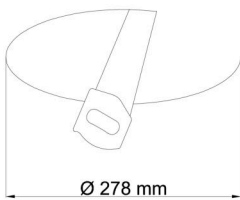

## Technical

Types of luminaires	Classic on/off
Mounting type	semi-recessed
Base material	steel
Shade material	opal polymethyl methacrylate
Base color	white Ra9003
Shade color	white
Holding the shade	folding system
Mounting location	ceiling/wall
Width	300 mm
Length	300 mm
Height	90 mm
Diameter	ø 300 mm
mounting holes (diameter)	none
Installation wire (diameter)	2xØ16mm
Energy Class	D
Impact strength	IK04
Operating temperature	from -20°C to +30°C

## Logistic

EAN	8591728132149
Weight NTTO	1.15 Kg
Weight BTTO	1.35 Kg
Number of cartons	1 pcs
Package volume	0.017 m <sup>3</sup>
Package 1 width	0.31 m
Package 1 length	0.31 m
Package 1 height	0.18 m
Warranty*	60 months

## Installation dimensions:

Světlo nesmí být z horní strany zakryto izolací.  
Luminaire must not be covered with insulating matting.

Rozměry dutiny pro vestavné světlo [mm]:  
Dimensions of cavity for recessed luminaire [mm]: