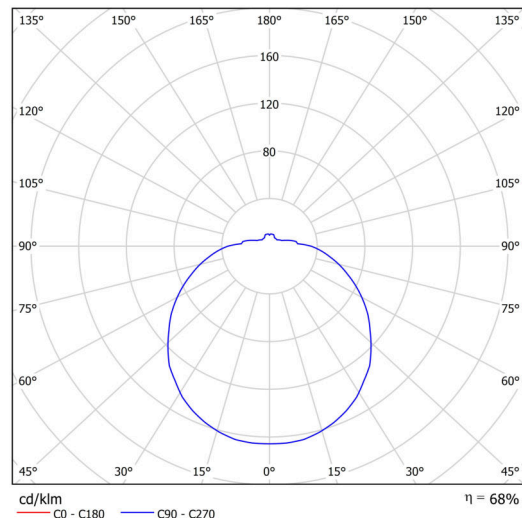

Luminous

Lum. flux of luminaire	2000 lm
Lum. flux of light source	2810 lm
Luminaire efficacy	111 lm/W
Temperature	4000 K
Rated life time LED L80/B10	100000 hours
CRI	Ra80
MacAdam	3
Blue light hazard	Risk group 0