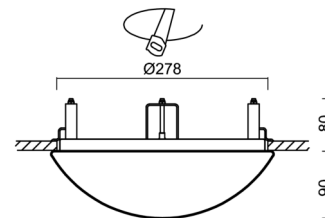

## Technical

Types of luminaires	Classic on/off
Mounting type	semi-recessed
Base material	steel
Shade material	opal polymethyl methacrylate
Base color	white Ra9003
Shade color	white
Holding the shade	folding system
Mounting location	ceiling/wall
Width	300 mm
Length	300 mm
Height	90 mm
Diameter	ø 300 mm
mounting holes (diameter)	none
Installation wire (diameter)	2xØ16mm
Energy Class	D
Impact strength	IK04
Operating temperature	from -20°C to +30°C