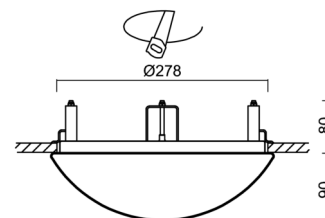

TITAN V1

Product code: TIT65510

Type: LED-1L14E500KNV62/PM06 4K#

Short description of the luminaire: White semi-recessed LED light ON/OFF and PMMA shade.

Technical

Types of luminaires	Classic on/off
Mounting type	semi-recessed
Base material	steel
Shade material	opal polymethyl methacrylate
Base color	white Ra9003
Shade color	white
Holding the shade	folding system
Mounting location	ceiling/wall
Width	300 mm
Length	300 mm
Height	90 mm
Diameter	ø 300 mm
mounting holes (diameter)	none
Installation wire (diameter)	2xØ16mm
Energy Class	D
Impact strength	IK04
Operating temperature	from -20°C to +30°C

Electric

Power consumption	13 W
Ingress Protection	IP44
Socket	LED modul
terminal block	snap terminal block
Automatic circuit breaker type B10A	37 pcs
Automatic circuit breaker type B16A	59 pcs
Automatic circuit breaker type C10A	37 pcs
Automatic circuit breaker type C16A	59 pcs

Luminous

Lum. flux of luminaire	1480 lm
Lum. flux of light source	2080 lm
Luminaire efficacy	113 lm/W
Temperature	4000 K
Rated life time LED L80/B10	100000 hours
CRI	Ra80
MacAdam	3
Blue light hazard	Risk group 0

Eulum data for calculation programs are available at www.osmont.cz.