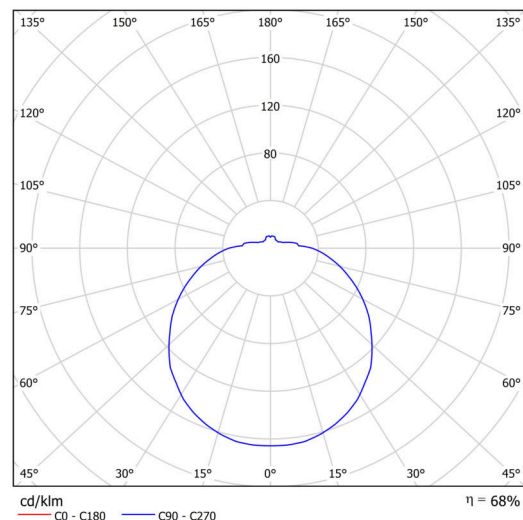

TITAN V1

Product code: TIT65510

Type: LED-1L14E500KNV62/PM06 4K#

Short description of the luminaire: White semi-recessed LED light ON/OFF and PMMA shade.

Technical

Types of luminaires	Classic on/off
Mounting type	semi-recessed
Base material	steel
Shade material	opal polymethyl methacrylate
Base color	white Ra9003
Shade color	white
Holding the shade	folding system
Mounting location	ceiling/wall
Width	300 mm
Length	300 mm
Height	90 mm
Diameter	ø 300 mm
mounting holes (diameter)	none
Installation wire (diameter)	2xØ16mm
Energy Class	D
Impact strength	IK04
Operating temperature	from -20°C to +30°C

Electric

Power consumption	13 W
Ingress Protection	IP44
Socket	LED modul
terminal block	snap terminal block
Automatic circuit breaker type B10A	37 pcs
Automatic circuit breaker type B16A	59 pcs
Automatic circuit breaker type C10A	37 pcs
Automatic circuit breaker type C16A	59 pcs

Luminous

Lum. flux of luminaire	1480 lm
Lum. flux of light source	2080 lm
Luminaire efficacy	113 lm/W
Temperature	4000 K
Rated life time LED L80/B10	100000 hours
CRI	Ra80
MacAdam	3
Blue light hazard	Risk group 0

Eulum data for calculation programs are available at www.osmont.cz.