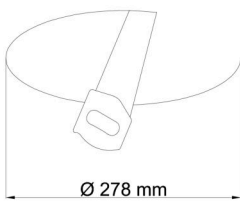

Logistic

EAN	8591728132118
Weight NTTO	1.15 Kg
Weight BTTO	1.35 Kg
Number of cartons	1 pcs
Package volume	0.017 m³
Package 1 width	0.31 m
Package 1 length	0.31 m
Package 1 height	0.18 m
Warranty*	60 months

*The warranty for the batteries is valid for 12 months from the date of purchase.

Installation dimensions: