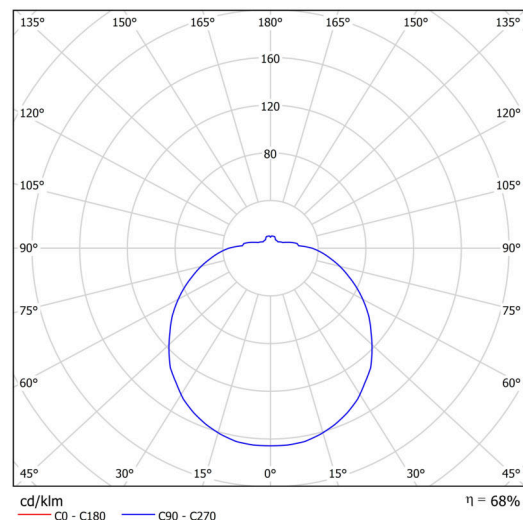

TITAN V1

Product code: TIT65010

Type: LED-1L14E500KNV62/PM06 3K#

Short description of the luminaire: White semi-recessed LED light ON/OFF and PMMA shade.

Technical

Types of luminaires	Classic on/off
Mounting type	semi-recessed
Base material	steel
Shade material	opal polymethyl methacrylate
Base color	white Ra9003
Shade color	white
Holding the shade	folding system
Mounting location	ceiling/wall
Width	300 mm
Length	300 mm
Height	90 mm
Diameter	ø 300 mm
mounting holes (diameter)	none
Installation wire (diameter)	2xØ16mm
Energy Class	D
Impact strength	IK04
Operating temperature	from -20°C to +30°C

Electric

Power consumption	13 W
Ingress Protection	IP44
Socket	LED modul
terminal block	snap terminal block
Automatic circuit breaker type B10A	37 pcs
Automatic circuit breaker type B16A	59 pcs
Automatic circuit breaker type C10A	37 pcs
Automatic circuit breaker type C16A	59 pcs

Luminous

Lum. flux of luminaire	1420 lm
Lum. flux of light source	2000 lm
Luminaire efficacy	109 lm/W
Temperature	3000 K
Rated life time LED L80/B10	100000 hours
CRI	Ra80
MacAdam	3
Blue light hazard	Risk group 0

Eulum data for calculation programs are available at www.osmont.cz.