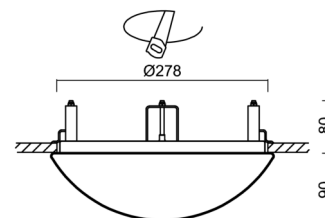

Types of luminaires	Classic on/off
Mounting type	semi-recessed
Base material	steel
Shade material	opal polymethyl methacrylate
Base color	white Ra9003
Shade color	white
Holding the shade	folding system
Mounting location	ceiling/wall
Width	300 mm
Length	300 mm
Height	90 mm
Diameter	ø 300 mm
mounting holes (diameter)	none
Installation wire (diameter)	2xØ16mm
Energy Class	D
Impact strength	IK04
Operating temperature	from -20°C to +30°C

Eulum data for calculation programs are available at www.osmont.cz.

Logistic

EAN	8591728131470
Weight NTTO	1.15 Kg
Weight BTTO	1.35 Kg
Number of cartons	1 pcs
Package volume	0.017 m ³
Package 1 width	0.31 m
Package 1 length	0.31 m
Package 1 height	0.18 m
Warranty*	60 months