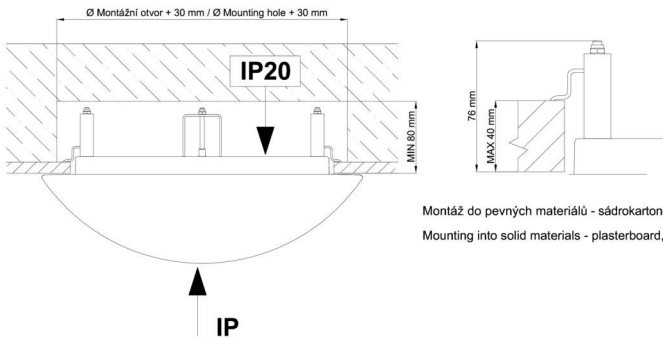

Types of luminaires	Classic on/off
Mounting type	semi-recessed
Base material	steel
Shade material	opal polymethyl methacrylate
Base color	white Ra9003
Shade color	white
Holding the shade	folding system
Mounting location	ceiling/wall
Width	300 mm
Length	300 mm
Height	90 mm
Diameter	ø 300 mm
mounting holes (diameter)	none
Installation wire (diameter)	2xØ16mm
Energy Class	D
Impact strength	IK04
Operating temperature	from -20°C to +30°C

Eulum data for calculation programs are available at www.osmont.cz.

Logistic

EAN	8591728131470
Weight NTTO	1.15 Kg
Weight BTTO	1.35 Kg
Number of cartons	1 pcs
Package volume	0.017 m ³
Package 1 width	0.31 m
Package 1 length	0.31 m
Package 1 height	0.18 m
Warranty*	60 months

*The warranty for the batteries is valid for 12 months from the date of purchase.

Installation dimensions:

Svítlidlo nesmí být z horní strany zakryto izolací.
Luminaire must not be covered with insulating matting.

Rozměry dutiny pro vestavné svítidlo [mm]:
Dimensions of cavity for recessed luminaire [mm]:

Montáž do pevných materiálů - sádkartón, dřevo.
Mounting into solid materials - plasterboard, wood.

Additional assortment: