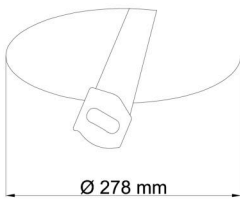

Logistic

EAN	8591728131470
Weight NTTO	1.15 Kg
Weight BTTO	1.35 Kg
Number of cartons	1 pcs
Package volume	0.017 m³
Package 1 width	0.31 m
Package 1 length	0.31 m
Package 1 height	0.18 m
Warranty*	60 months

*The warranty for the batteries is valid for 12 months from the date of purchase.

Installation dimensions: