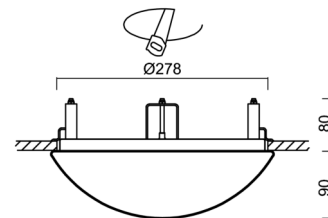

Technical

Types of luminaires	Dimmable
Mounting type	semi-recessed
Base material	steel
Shade material	opal polycarbonate
Base color	white Ra9003
Shade color	white
Holding the shade	folding system
Mounting location	ceiling/wall
Width	300 mm
Length	300 mm
Height	90 mm
Diameter	ø 300 mm
mounting holes (diameter)	none
Installation wire (diameter)	2xØ16mm
Energy Class	D
Impact strength	IK10
Operating temperature	from -20°C to +30°C

Eulum data for calculation programs are available at www.osmont.cz.

Logistic

EAN	8591728131395
Weight NTTO	1.35 Kg
Weight BTTO	1.55 Kg
Number of cartons	1 pcs
Package volume	0.017 m ³
Package 1 width	0.31 m
Package 1 length	0.31 m
Package 1 height	0.18 m
Warranty*	60 months