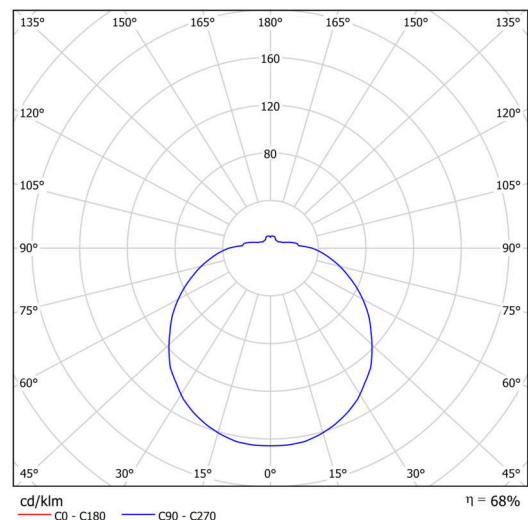

Luminous

Lum. flux of luminaire	1360 lm
Lum. flux of light source	2000 lm
Luminaire efficacy	104 lm/W
Temperature	3000 K
Rated life time LED L80/B10	100000 hours
CRI	Ra80
MacAdam	3
Blue light hazard	Risk group 0