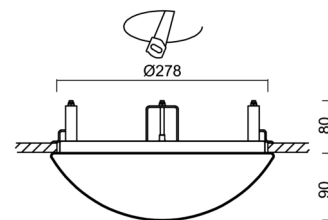

## Technical

Types of luminaires	Classic on/off
Mounting type	semi-recessed
Base material	steel
Shade material	opal polycarbonate
Base color	white Ra9003
Shade color	white
Holding the shade	folding system
Mounting location	ceiling/wall
Width	300 mm
Length	300 mm
Height	90 mm
Diameter	ø 300 mm
mounting holes (diameter)	none
Installation wire (diameter)	2xØ16mm
Energy Class	D
Impact strength	IK10
Operating temperature	from -20°C to +30°C