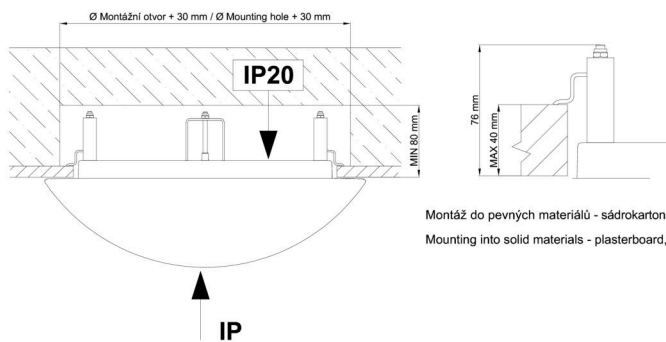

Eulum data for calculation programs are available at [www.osmont.cz](http://www.osmont.cz).

Logistic

EAN	8591728131371
Weight NTTO	1.15 Kg
Weight BTTO	1.35 Kg
Number of cartons	1 pcs
Package volume	0.017 m <sup>3</sup>
Package 1 width	0.31 m
Package 1 length	0.31 m
Package 1 height	0.18 m
Warranty*	60 months

\*The warranty for the batteries is valid for 12 months from the date of purchase.

Installation dimensions:

Svítlidlo nesmí být z horní strany zakryto izolací.  
Luminaire must not be covered with insulating matting.

Rozměry dutiny pro vestavné svítidlo [mm]:  
Dimensions of cavity for recessed luminaire [mm]:

Montáž do pevných materiálů - sádkartón, dřevo.  
Mounting into solid materials - plasterboard, wood.