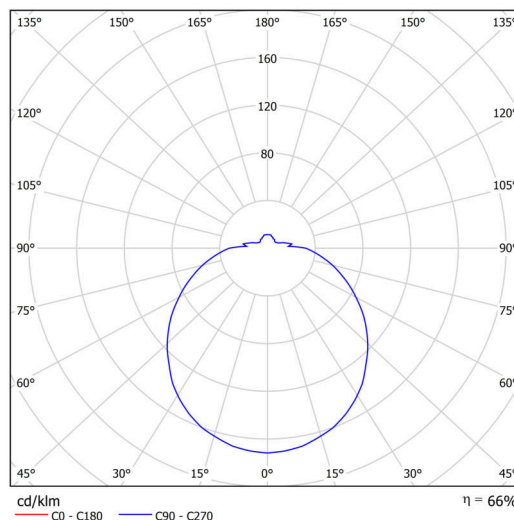

Luminous

Lum. flux of luminaire	3860 lm
Lum. flux of light source	5850 lm
Lum. flux of light source in emergency mode	150 lm
Luminaire efficacy	110 lm/W
Temperature	4000 K
Rated life time LED L80/B10	100000 hours