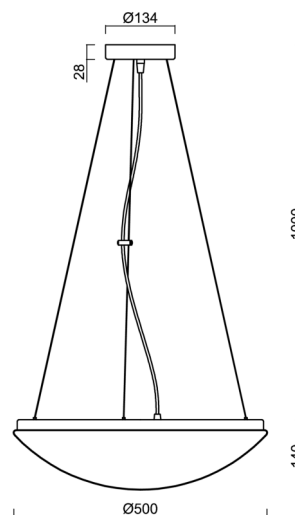

## Technical

Types of luminaires	Emergency combined
Mounting type	Suspended - wire
Base material	steel
Shade material	opal polycarbonate
Base color	white Ral9003
Shade color	white
Holding the shade	folding system
Mounting location	ceiling
Width	500 mm
Length	500 mm
Height	130 mm
Diameter	ø 500 mm
Hinge length	1000 mm
mounting holes (diameter)	2xø5mm
Cable entrance	2xø16mm
Energy Class	D
Impact strength	IK10
Operating temperature	from 0°C to +30°C

### Installation dimensions: