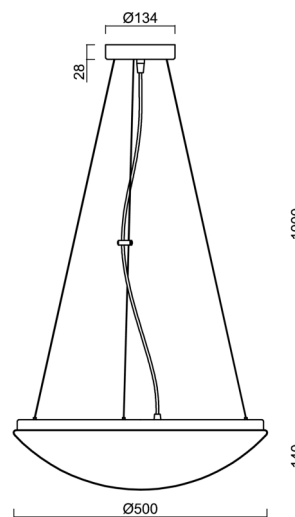

# TITAN L3

Product code: TIT66316

Type: LED-1L23EMP700ZLN94/PM09/L100/NK1W B 3K##

Short description of the luminaire: White colour | pendant LED light with emergency backup combined | multipower driver | PMMA shade | steel wire pendant ( with supply cable) 100 cm |

## Technical

Types of luminaires	Emergency combined
Mounting type	Suspended - wire
Base material	steel
Shade material	opal polymethyl methacrylate
Base color	white Ral9003
Shade color	white
Holding the shade	folding system
Mounting location	ceiling
Width	500 mm
Length	500 mm
Height	130 mm
Diameter	ø 500 mm
Hinge length	1000 mm
mounting holes (diameter)	2xø5mm
Cable entrance	2xø16mm
Energy Class	D
Impact strength	IK04
Operating temperature	from 0°C to +30°C

### Installation dimensions: