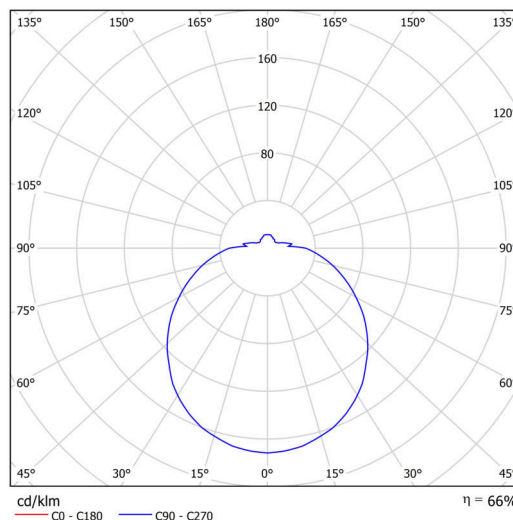

Luminous

Lum. flux of luminaire	3870 lm
Lum. flux of light source	5610 lm
Lum. flux of light source in emergency mode	150 lm
Luminaire efficacy	110 lm/W
Temperature	3000 K
Rated life time LED L80/B10	100000 hours
CRI	Ra80