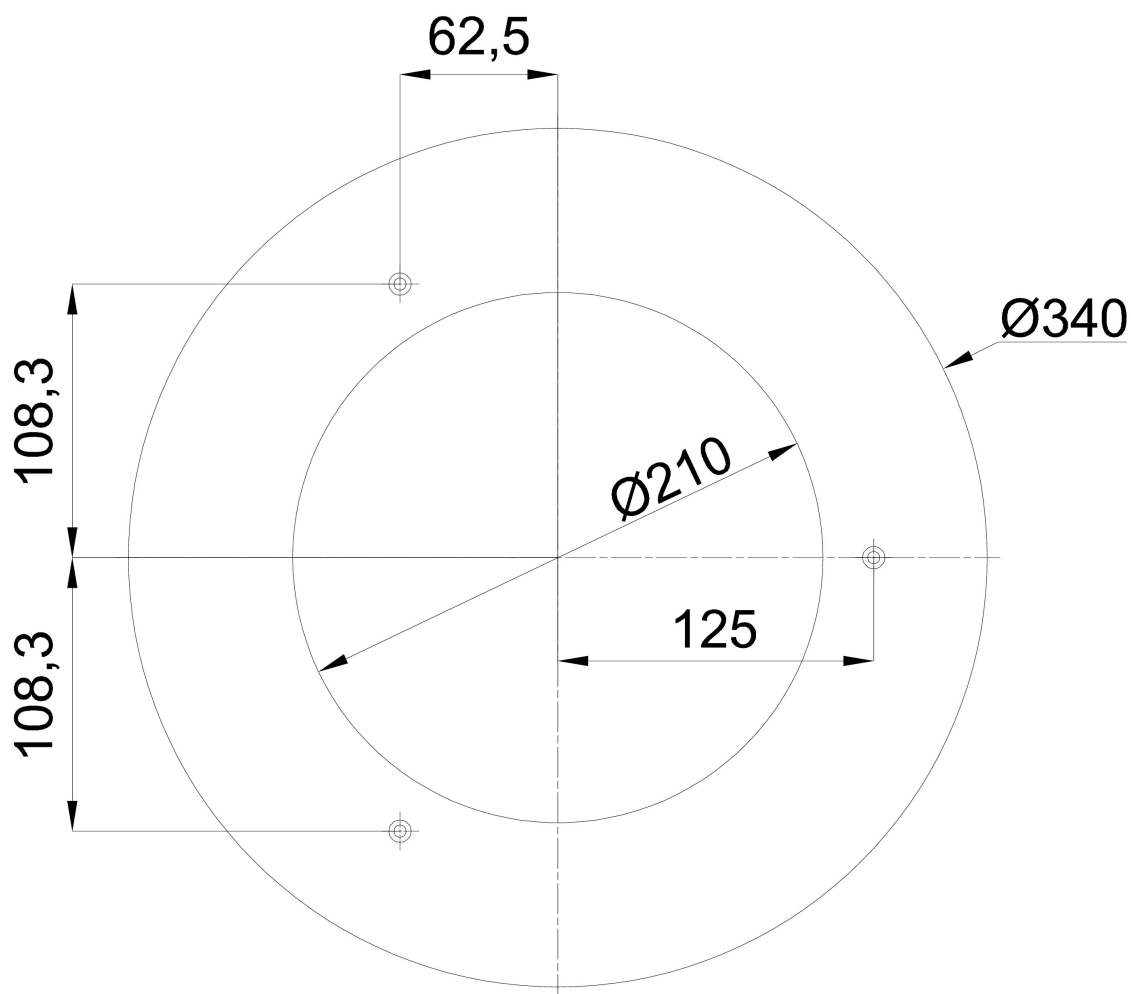

Technical data

Types of luminaires	Classic on/off
Mounting type	surface mounted
Base material	steel
Shade material	opal polycarbonate
Base color	grey Ral7040
Shade color	white
Holding the shade	folding system
Mounting location	ceiling/wall
Width	338 mm
Length	85 mm
Height	338 mm
Diameter	ø 338 mm
mounting holes (diameter)	2xø5mm
Cable entrance	2xø16mm
Energy Class	D
Impact strength	IK10
Operating temperature	from -20°C to +30°C

Electrical data

Power consumption	18 W
Ingress Protection	IP54
Socket	LED modul
terminal block	snap terminal block

Luminous data

Lum. flux of luminaire	1660 lm
Lum. flux of light source	2810 lm
Chromaticity temperature	4000 K
Rated life time LED L80/B10	100000 hours
CRI	Ra80
MacAdam	3
Blue light hazard	Risk group 0

Installation dimensions:

Additional assortment:

Decorative collar

Product code	Name	Color	Picture	Drawing
33544	KN6/DP SD	grey Ral7040		

Lampshade

Product code	Name	Color	Picture	Drawing
20504	PC06	white	