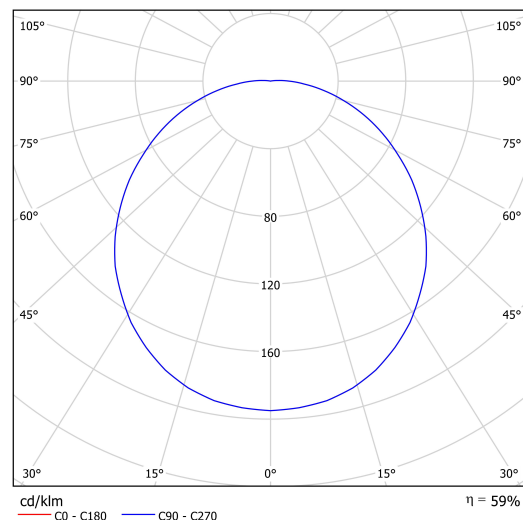

Luminous data

Lum. flux of luminaire	1660 lm
Lum. flux of light source	2810 lm
Chromaticity temperature	4000 K
Rated life time LED L80/B10	100000 hours
CRI	Ra80
MacAdam	3
Blue light hazard	Risk group 0

Eulum data for calculation programs are available at www.osmont.cz.