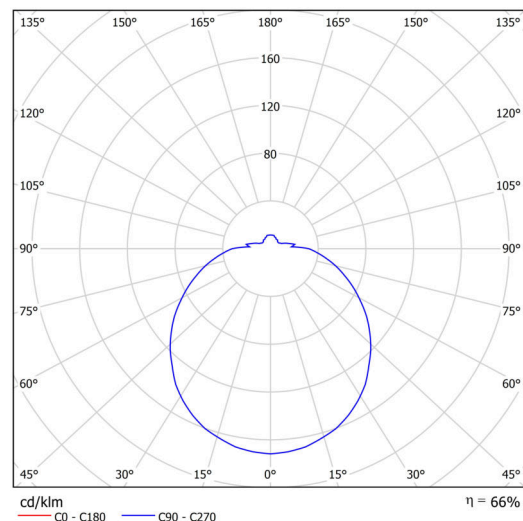

Luminous

Lum. flux of luminaire	5820 lm
Lum. flux of light source	8430 lm
Lum. flux of light source in emergency mode	150 lm
Luminaire efficacy	107 lm/W
Temperature	4000 K
Rated life time LED L80/B10	100000 hours
CRI	Ra80
MacAdam	3
Blue light hazard	Risk group 0