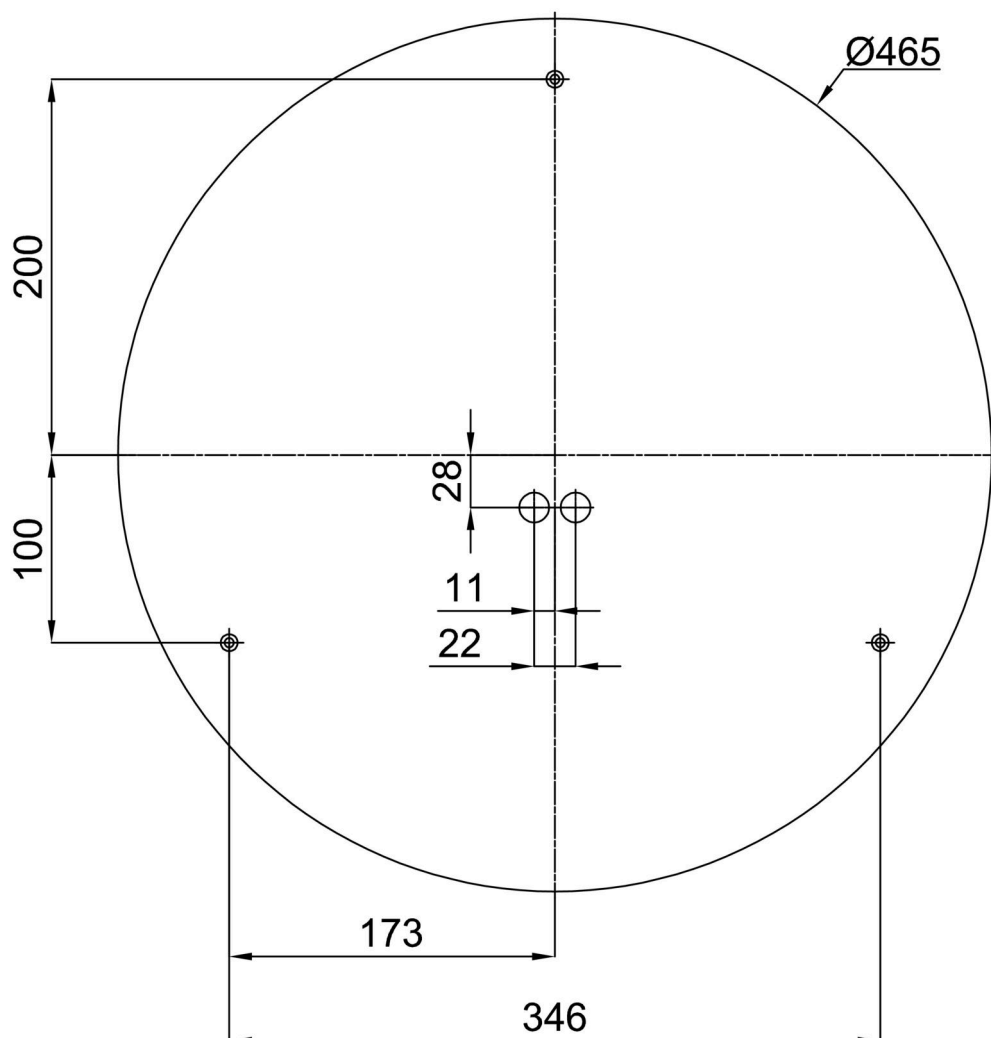

TECHNICAL SHEET

Eulum data for calculation programs are available at www.osmont.cz.

Multipower

Possibility of output adjustment by the user (DIP switch on the current source).

I [mA]	1050	900	850	700	
[%]	100	86	81	67	

Logistic

EAN	8591728131128
Weight NTTO	2.8 Kg
Weight BTTO	3.3 Kg
Number of cartons	1 pcs
Package volume	0.036 m³
Package 1 width	0.515 m
Package 1 length	0.495 m
Package 1 height	0.14 m
Warranty*	60 months

*The warranty for the batteries is valid for 12 months from the date of purchase.

Installation dimensions: