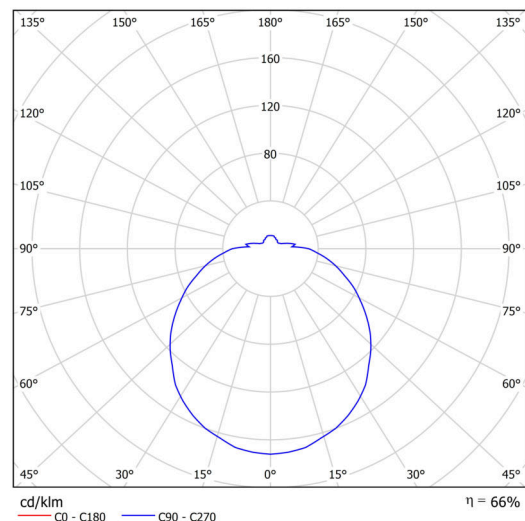

Luminous

Lum. flux of luminaire	3480 lm
Lum. flux of light source	5050 lm
Lum. flux of light source in emergency mode	150 lm
Luminaire efficacy	102 lm/W
Temperature	3000 K
Rated life time LED L80/B10	100000 hours
CRI	Ra80
MacAdam	3