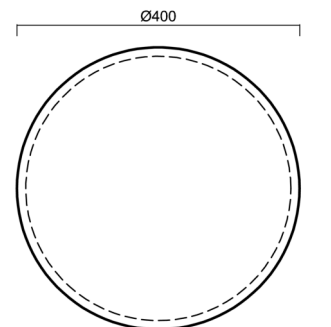

Technical

Types of luminaires	Emergency combined
Mounting type	surface mounted
Base material	steel
Shade material	opal polymethyl methacrylate
Base color	white Ral9003
Shade color	white
Holding the shade	folding system
Mounting location	ceiling/wall
Width	400 mm
Length	400 mm
Height	115 mm
Diameter	ø 400 mm
mounting holes (diameter)	3xø5mm
Cable entrance	2xø16mm
Energy Class	D
Impact strength	IK04
Operating temperature	from 0°C to +30°C