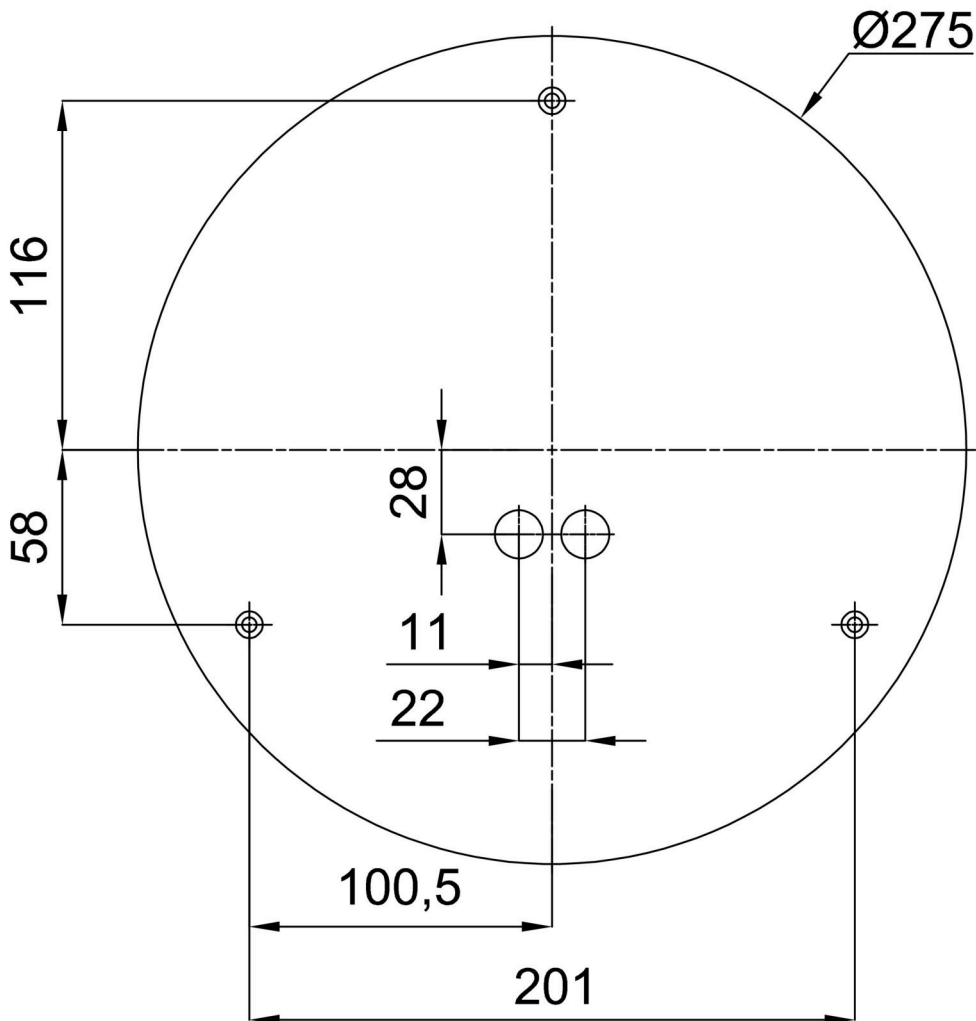

TECHNICAL SHEET

Multipower

Possibility of output adjustment by the user (DIP switch on the current source).

I [mA]	700	600	500	400	
[%]	100	86	71	57	

Logistic

EAN	8591728133191
Weight NTTO	0.9 Kg
Weight BTTO	1.1 Kg
Number of cartons	1 pcs
Package volume	0.011 m³
Package 1 width	0.3 m
Package 1 length	0.285 m
Package 1 height	0.13 m
Warranty*	60 months

*The warranty for the batteries is valid for 12 months from the date of purchase.

Installation dimensions: