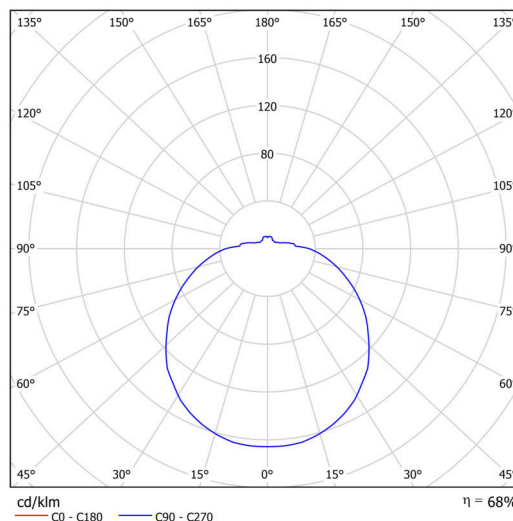

TITAN 1

Product code: TIT71442

Type: LED-1L14EMP700KN62/PC06 HF 3/4K#

Short description of the luminaire: White surface-mounted changeable LED light with sensor and polycarbonate shade

Technical

Types of luminaires	Sensor
Mounting type	surface mounted
Base material	steel
Shade material	opal polycarbonate
Base color	white Ra9003
Shade color	white
Holding the shade	folding system
Mounting location	ceiling/wall
Width	300 mm
Length	300 mm
Height	105 mm
Diameter	ø 300 mm
mounting holes (diameter)	3xø4mm
Installation wire (diameter)	2xø16mm
Energy Class	D
Impact strength	IK10

Electric

Power consumption	18 W
Ingress Protection	IP54
Socket	LED modul
Sensor	HF
terminal block	screwless
Automatic circuit breaker type B10A	37 pcs
Automatic circuit breaker type B16A	59 pcs
Automatic circuit breaker type C10A	37 pcs
Automatic circuit breaker type C16A	59 pcs

Luminous

Lum. flux of luminaire	1830/1910 lm
Lum. flux of light source	2690/2810 lm
Luminaire efficacy	101 lm/W
Temperature	3000/4000 K
Rated life time LED L80/B10	100000 hours
CRI	Ra80
MacAdam	3
Blue light hazard	Risk group 0

Eulum data for calculation programs are available at www.osmont.cz.