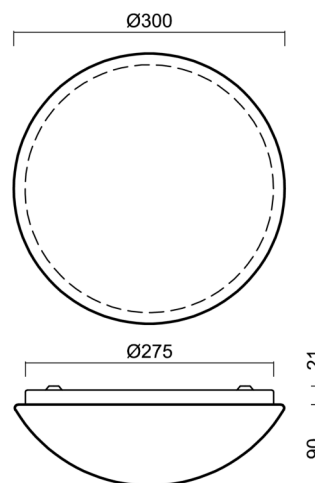

TITAN 1

Product code: TIT71442

Type: LED-1L14EMP700KN62/PC06 HF 3/4K#

Short description of the luminaire: White surface-mounted changeable LED light with sensor and polycarbonate shade

Technical

Types of luminaires	Sensor
Mounting type	surface mounted
Base material	steel
Shade material	opal polycarbonate
Base color	white Ra9003
Shade color	white
Holding the shade	folding system
Mounting location	ceiling/wall
Width	300 mm
Length	300 mm
Height	105 mm
Diameter	ø 300 mm
mounting holes (diameter)	3xø4mm
Installation wire (diameter)	2xø16mm
Energy Class	D
Impact strength	IK10

Electric

Power consumption	18 W
Ingress Protection	IP54
Socket	LED modul
Sensor	HF
terminal block	screwless
Automatic circuit breaker type B10A	37 pcs
Automatic circuit breaker type B16A	59 pcs
Automatic circuit breaker type C10A	37 pcs
Automatic circuit breaker type C16A	59 pcs

Luminous

Lum. flux of luminaire	1830/1910 lm
Lum. flux of light source	2690/2810 lm
Luminaire efficacy	101 lm/W
Temperature	3000/4000 K
Rated life time LED L80/B10	100000 hours
CRI	Ra80
MacAdam	3
Blue light hazard	Risk group 0

Eulum data for calculation programs are available at www.osmont.cz.