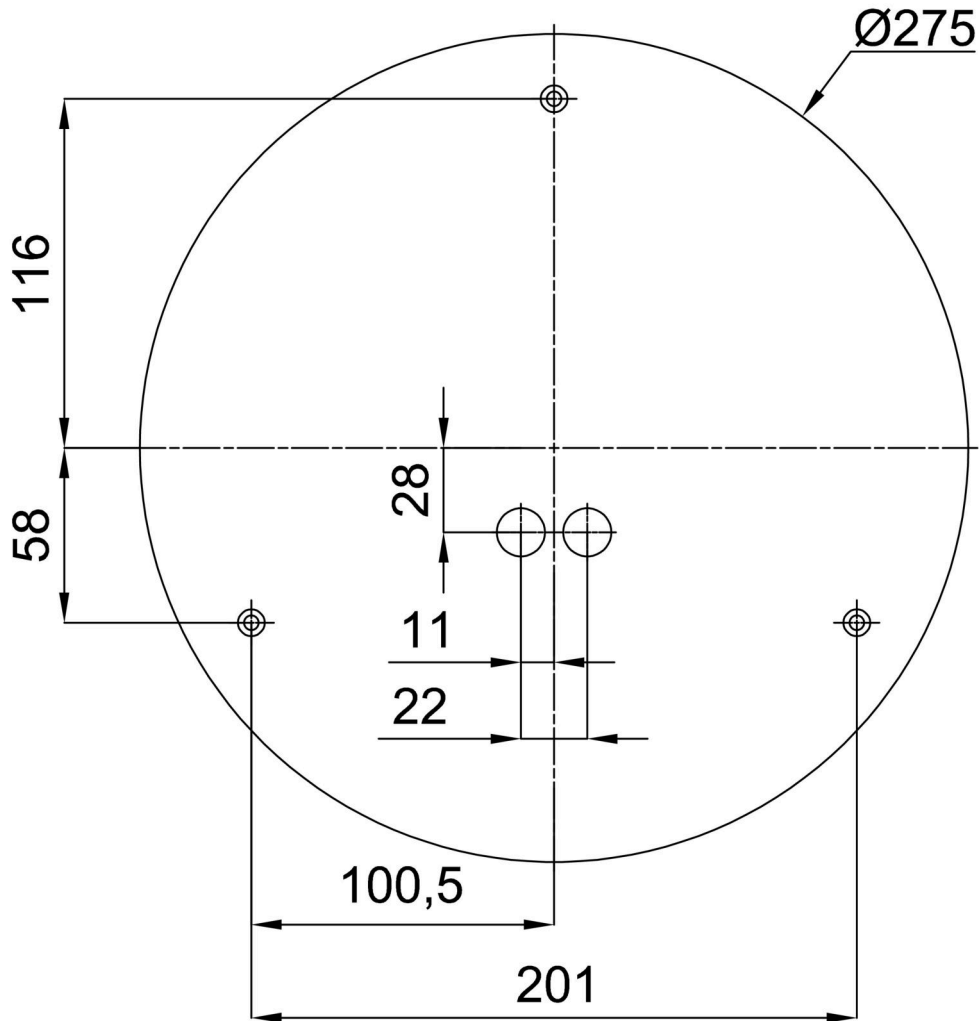

Types of luminaires	Classic on/off
Mounting type	surface mounted
Base material	steel
Shade material	opal polymethyl methacrylate
Base color	white Ral9003
Shade color	white
Holding the shade	folding system
Mounting location	ceiling/wall
Width	300 mm
Length	300 mm
Height	105 mm
Diameter	ø 300 mm
mounting holes (diameter)	3xø5mm
Installation wire (diameter)	2xø16mm
Impact strength	IK04

Eulum data for calculation programs are available at www.osmont.cz.

Logistic

EAN	8591728560065
Weight NTTO	0.7 Kg

TECHNICAL SHEET

Weight BTTO	0.9 Kg
Number of cartons	1 pcs
Package volume	0.011 m ³
Package 1 width	0.3 m
Package 1 length	0.285 m
Package 1 height	0.13 m
Warranty*	60 months

*The warranty for the batteries is valid for 12 months from the date of purchase.

Installation dimensions:

Additional assortment:

Base for surface mounting

Product code	Name	Color	Description	Picture	Drawing
33501	KN6,K6/BP	white Ra19003			