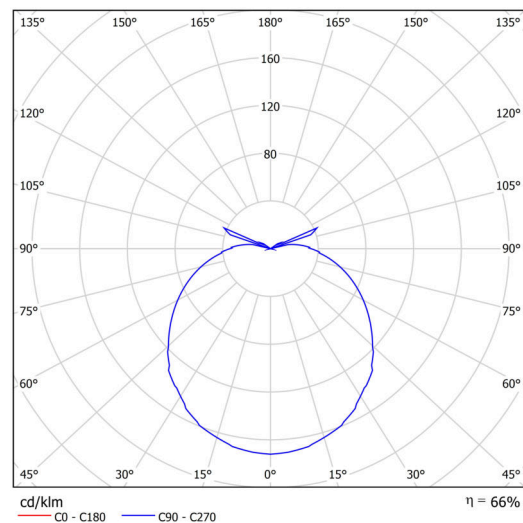

Luminous

Blue light hazard	Risk group 0

Eulum data for calculation programs are available at www.osmont.cz.