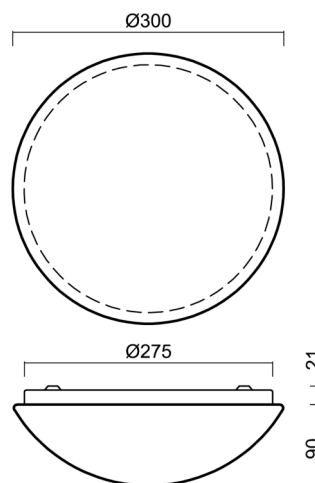

# TITAN 1

Product code: TIT53243

Type: LED-1L14EMP700KN62/PC06/NK1W HF 3K#

Short description of the luminaire: White surface-mounted LED light with emergency unit combined with sensor and polycarbonate shade.

## Technical

Types of luminaires	Emergency combined + sensor
Mounting type	surface mounted
Base material	steel
Shade material	opal polycarbonate
Base color	white Ral9003
Shade color	white
Holding the shade	folding system
Mounting location	ceiling/wall
Width	300 mm
Length	300 mm
Height	105 mm
Diameter	ø 300 mm
mounting holes (diameter)	3xø4mm
Installation wire (diameter)	2xø16mm
Energy Class	D
Impact strength	IK10