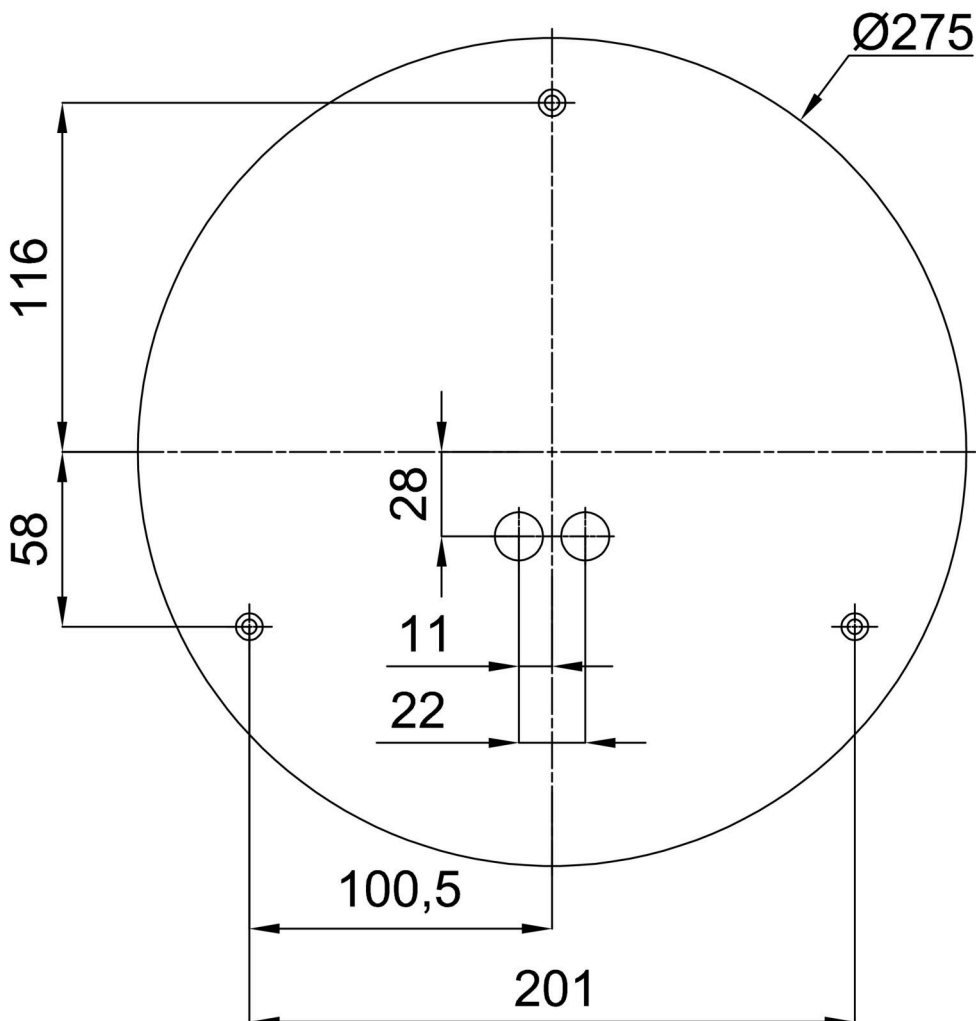

TECHNICAL SHEET

Eulum data for calculation programs are available at www.osmont.cz.

Multipower

Possibility of output adjustment by the user (DIP switch on the current source).

I [mA]	700	600	500	400	
[%]	100	86	71	57	

Logistic

EAN	8591728129675
Weight NTTO	0.9 Kg
Weight BTTO	1.1 Kg
Number of cartons	1 pcs
Package volume	0.011 m³
Package 1 width	0.3 m
Package 1 length	0.285 m
Package 1 height	0.13 m
Warranty*	60 months

*The warranty for the batteries is valid for 12 months from the date of purchase.

Installation dimensions: