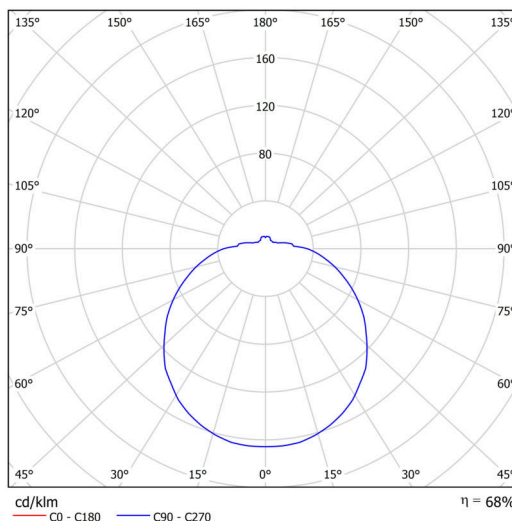

Luminous

Lum. flux of luminaire	1830 lm
Lum. flux of light source	2690 lm
Lum. flux of light source in emergency mode	150 lm
Luminaire efficacy	101 lm/W
Temperature	3000 K
Rated life time LED L80/B10	100000 hours
CRI	Ra80
MacAdam	3
Blue light hazard	Risk group 0