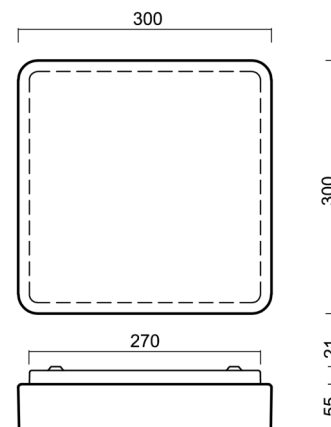

Technical

Types of luminaires	Emergency combined SELFTEST
Mounting type	surface mounted
Base material	steel
Shade material	opal polycarbonate
Base color	white Ral9003
Shade color	white
Holding the shade	folding system
Mounting location	ceiling/wall
Width	300 mm
Length	300 mm
Height	70 mm
mounting holes (diameter)	4xØ5mm
Cable entrance	2xØ16mm
Energy Class	D
Impact strength	IK10
Operating temperature	from -20°C to +30°C