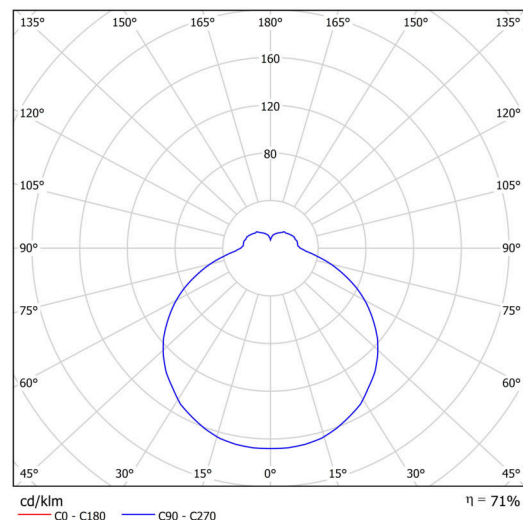

Luminous

Lum. flux of luminaire	2390 lm
Lum. flux of light source	3370 lm
Lum. flux of light source in emergency mode	200 lm
Luminaire efficacy	103 lm/W
Temperature	3000 K
Rated life time LED L80/B10	100000 hours
CRI	Ra80
MacAdam	3