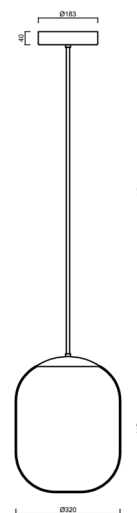

TANIA P1 HP

LED-5L08E850Z11/296/a2 B DALI 3K#

WWW.OSMONT.CZ

TANIA P1 HP

Product code: TAN62246

Type: LED-5L08E850Z11/296/a2 B DALI 3K#

Short description of the luminaire: White colour | pendant high-power LED light DALI | TRIPLEX OPAL hand blown glass shade | rod pendant 40 cm |

Technical

| | |
|---------------------------|--------------------------------|
| Types of luminaires | Dimmable |
| Mounting type | Suspended - rod |
| Base material | steel |
| Shade material | three-layer glass TRIPLEX OPAL |
| Base color | white Ral9003 |
| Shade color | white |
| Holding the shade | steel holder |
| Mounting location | ceiling |
| Width | 320 mm |
| Length | 320 mm |
| Height | 415 mm |
| Diameter | Ø 320 mm |
| Hinge length | 400 mm |
| mounting holes (diameter) | 3xØ5mm |
| Cable entrance | 2xØ16mm |
| Energy Class | D |
| Impact strength | IK01 |
| Operating temperature | from -20°C to +30°C |

Electric

| | |
|-------------------------------------|---------------------|
| Power consumption | 52 W |
| Ingress Protection | IP40 |
| Socket | LED modul |
| terminal block | snap terminal block |
| Automatic circuit breaker type B10A | 15 pcs |
| Automatic circuit breaker type B16A | 25 pcs |
| Automatic circuit breaker type C10A | 26 pcs |
| Automatic circuit breaker type C16A | 42 pcs |

Eulum data for calculation programs are available at

Logistic

| | |
|-------------------|----------------------|
| EAN | 8591728121594 |
| Weight NTTO | 5.75 Kg |
| Weight BTTO | 7.05 Kg |
| Number of cartons | 2 pcs |
| Package volume | 0.107 m ³ |
| Package 1 width | 0.425 m |
| Package 1 length | 0.425 m |
| Package 1 height | 0.42 m |
| Warranty* | 60 months |