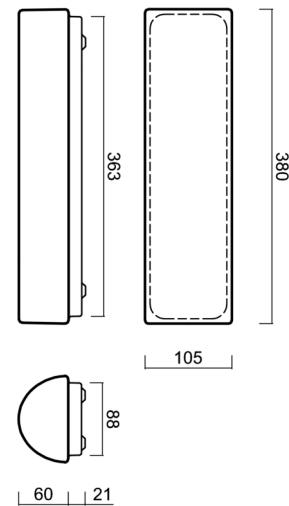

# SYLVIA 1A

Product code: SYL59720

Type: LED-1L28E350U11/131 4K#

Short description of the luminaire: White surface-mounted LED light ON/OFF with TRIPLEX OPAL glass shade.

## Technical

Types of luminaires	Classic on/off
Mounting type	surface mounted
Base material	steel
Shade material	three-layer glass TRIPLEX OPAL
Base color	white Ral9003
Shade color	white
Holding the shade	folding system
Mounting location	ceiling/wall
Width	380 mm
Length	105 mm
Height	75 mm
mounting holes (diameter)	2xØ5mm
Installation wire (diameter)	2xØ16mm
Energy Class	D
Impact strength	IK01
Operating temperature	from -20°C to +30°C

Eulum data for calculation programs are available at [www.osmont.cz](http://www.osmont.cz).

Logistic

EAN	8591728137632
Weight NTTO	1.7 Kg
Weight BTTO	1.8 Kg
Number of cartons	1 pcs
Package volume	0.004 m <sup>3</sup>
Package 1 width	0.4 m
Package 1 length	0.12 m
Package 1 height	0.09 m
Warranty*	60 months