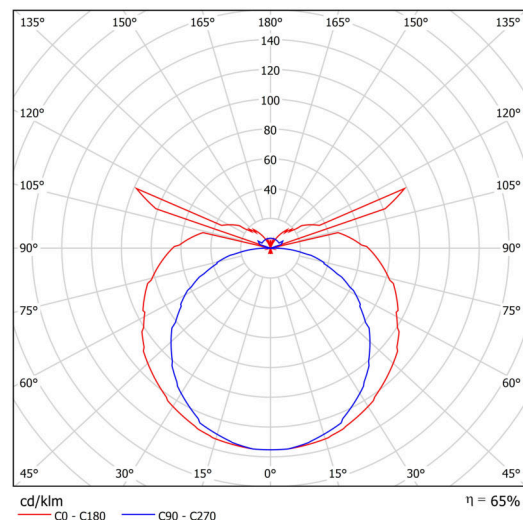

Luminous

Lum. flux of luminaire	1050 lm
Lum. flux of light source	1610 lm
Luminaire efficacy	105 lm/W
Temperature	4000 K
Rated life time LED L80/B10	100000 hours
CRI	Ra80
MacAdam	3
Blue light hazard	Risk group 0