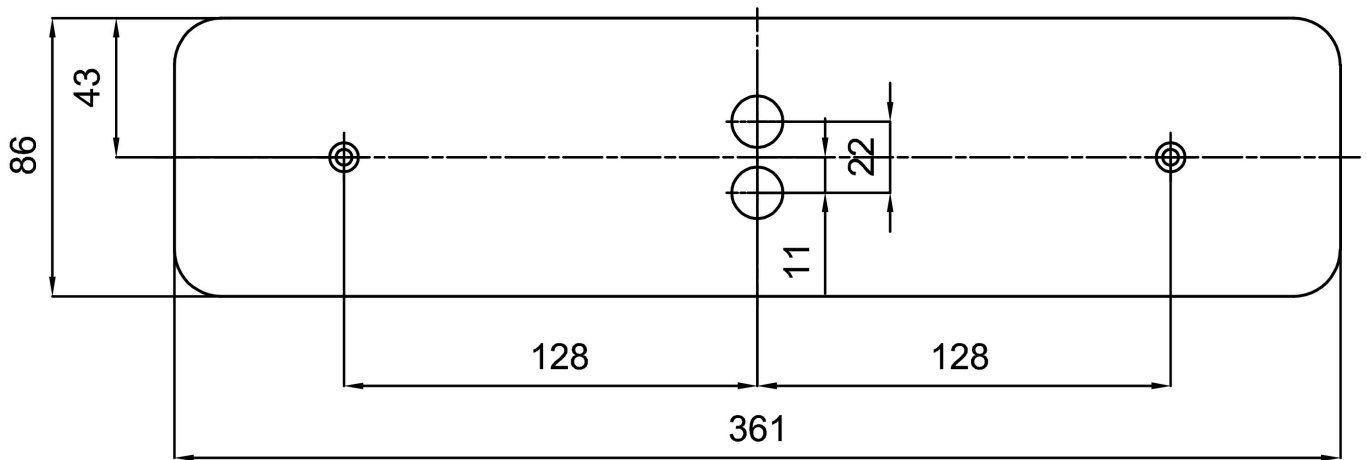

Logistic

EAN	8591728137632
Weight NTTO	1.7 Kg
Weight BTTO	1.8 Kg
Number of cartons	1 pcs
Package volume	0.004 m³
Package 1 width	0.4 m
Package 1 length	0.12 m
Package 1 height	0.09 m
Warranty*	60 months

*The warranty for the batteries is valid for 12 months from the date of purchase.

Installation dimensions: