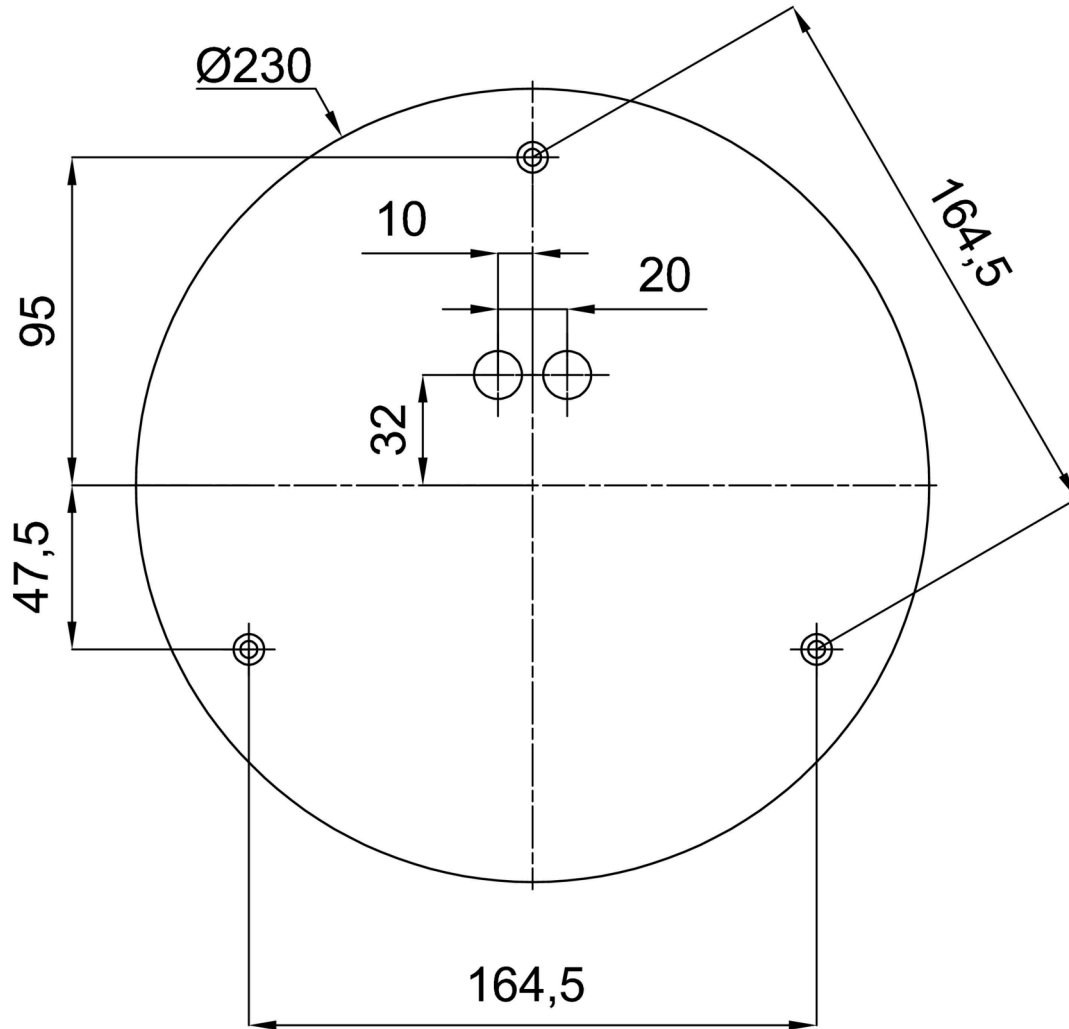

Technical

Types of luminaires	Classic on/off
Mounting type	Suspended - cable
Base material	steel
Shade material	opal polymethyl methacrylate
Base color	black Ral9005
Shade color	white
Holding the shade	screws
Mounting location	ceiling
Width	150 mm
Length	150 mm
Height	1510 mm
Diameter	ø 150 mm
Hinge length	1000 mm
mounting holes (diameter)	3xø5mm
Installation wire (diameter)	2xø16mm
Energy Class	D
Operating temperature	from -20°C to +30°C

Installation dimensions:

Additional assortment:

Lampshade

Product code	Name	Color	Description	Picture	Drawing
20665	PM86	white		