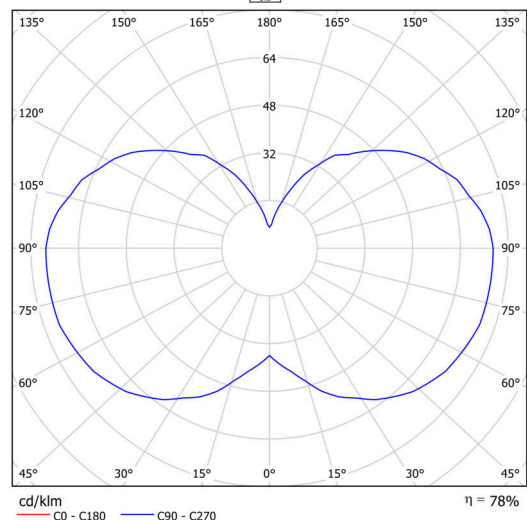

Luminous

Lum. flux of luminaire	15450 lm
Lum. flux of light source	19810 lm
Luminaire efficacy	128 lm/W
Temperature	3000 K
Rated life time LED L80/B10	100000 hours
CRI	Ra80
MacAdam	3
Blue light hazard	Risk group 0

Eulum data for calculation programs are available at www.osmont.cz.