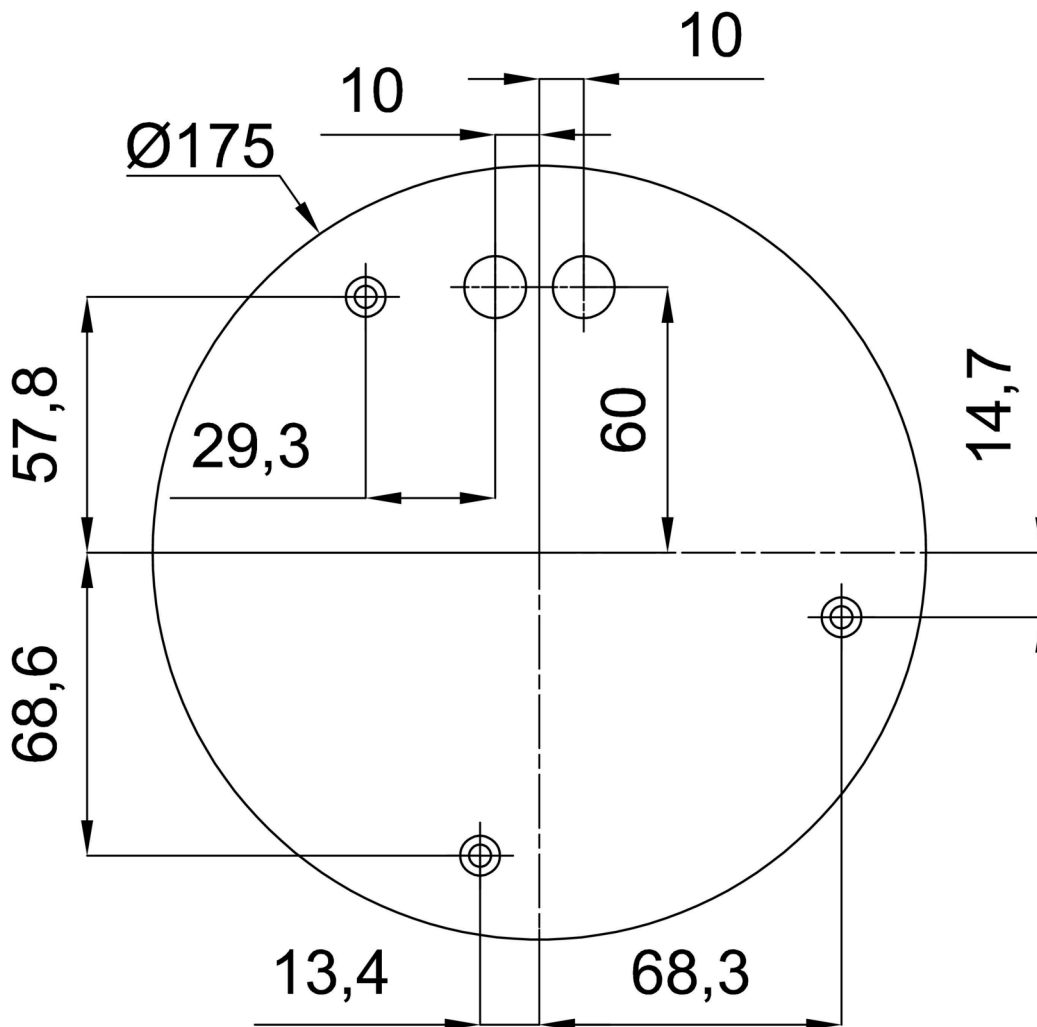

Technical

Types of luminaires	Classic on/off
Mounting type	Suspended - cable
Base material	steel
Shade material	opal polymethyl methacrylate
Base color	white Ra9003
Shade color	white
Holding the shade	screws
Mounting location	ceiling
Width	150 mm
Length	150 mm
Height	1030 mm
Diameter	ø 150 mm
Hinge length	1000 mm
mounting holes (diameter)	3xø5mm
Installation wire (diameter)	2xø16mm
Energy Class	D
Operating temperature	from -20°C to +30°C

Installation dimensions:

Additional assortment:

Lampshade

Product code	Name	Color	Description	Picture	Drawing
20664	PM85	white		