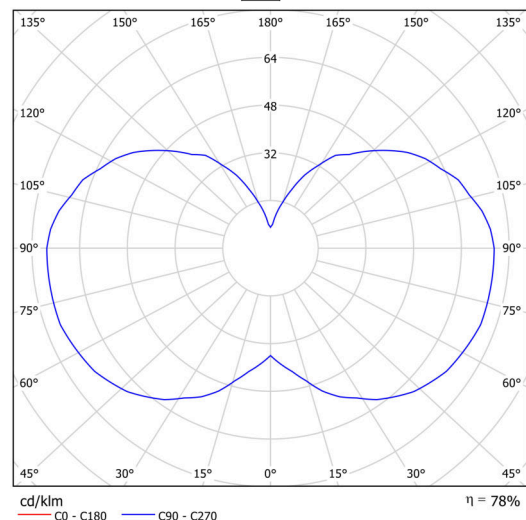

SUBRA S5

Product code: SUB60016

Type: LED-12L76/1L77E1050ZS/PM85/L100 B 3K##

Short description of the luminaire: White color | pendant LED light | ON/OFF | PMMA shade

Technical

Types of luminaires	Classic on/off
Mounting type	Suspended - cable
Base material	steel
Shade material	opal polymethyl methacrylate
Base color	white Ra9003
Shade color	white
Holding the shade	screws
Mounting location	ceiling
Width	150 mm
Length	150 mm
Height	1030 mm
Diameter	ø 150 mm
Hinge length	1000 mm
mounting holes (diameter)	3xø5mm
Installation wire (diameter)	2xø16mm
Energy Class	D
Operating temperature	from -20°C to +30°C

Electric

Power consumption	82 W
Ingress Protection	IP20
Socket	LED modul
terminal block	snap terminal block
Automatic circuit breaker type B10A	15 pcs
Automatic circuit breaker type B16A	25 pcs
Automatic circuit breaker type C10A	26 pcs
Automatic circuit breaker type C16A	42 pcs

Luminous

Lum. flux of luminaire	10560 lm
Lum. flux of light source	13540 lm
Luminaire efficacy	128 lm/W
Temperature	3000 K
Rated life time LED L80/B10	100000 hours
CRI	Ra80
MacAdam	3
Blue light hazard	Risk group 0

Eulum data for calculation programs are available at www.osmont.cz.