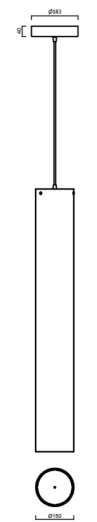

SUBRA S5

Product code: SUB60016

Type: LED-12L76/1L77E1050ZS/PM85/L100 B 3K##

Short description of the luminaire: White color | pendant LED light | ON/OFF | PMMA shade

Technical

Types of luminaires	Classic on/off
Mounting type	Suspended - cable
Base material	steel
Shade material	opal polymethyl methacrylate
Base color	white Ra9003
Shade color	white
Holding the shade	screws
Mounting location	ceiling
Width	150 mm
Length	150 mm
Height	1030 mm
Diameter	ø 150 mm
Hinge length	1000 mm
mounting holes (diameter)	3xø5mm
Installation wire (diameter)	2xø16mm
Energy Class	D
Operating temperature	from -20°C to +30°C

Electric

Power consumption	82 W
Ingress Protection	IP20
Socket	LED modul
terminal block	snap terminal block
Automatic circuit breaker type B10A	15 pcs
Automatic circuit breaker type B16A	25 pcs
Automatic circuit breaker type C10A	26 pcs
Automatic circuit breaker type C16A	42 pcs

Luminous

Lum. flux of luminaire	10560 lm
Lum. flux of light source	13540 lm
Luminaire efficacy	128 lm/W
Temperature	3000 K
Rated life time LED L80/B10	100000 hours
CRI	Ra80
MacAdam	3
Blue light hazard	Risk group 0

Eulum data for calculation programs are available at www.osmont.cz.