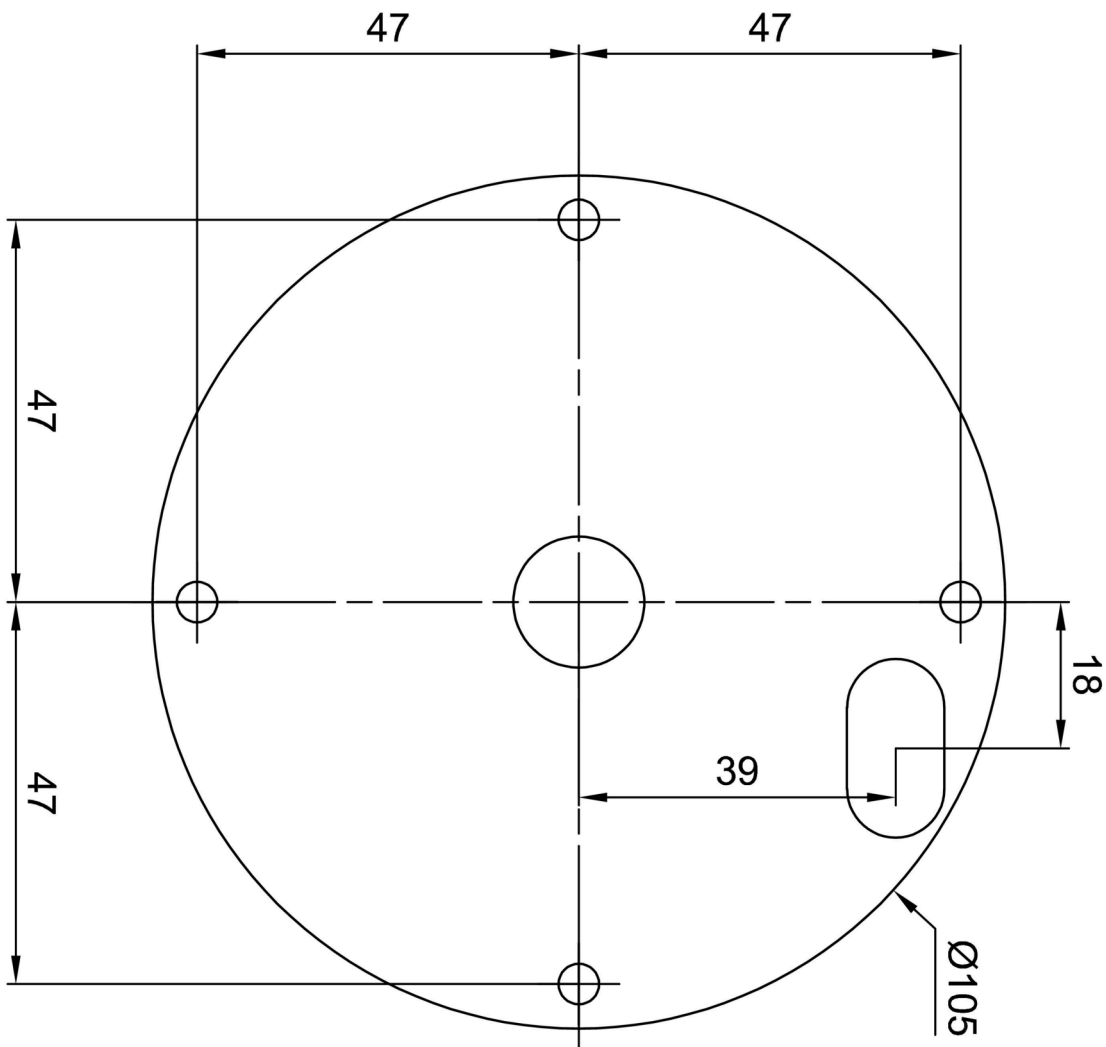

Technical

Types of luminaires	Classic on/off
Mounting type	Suspended - cable
Base material	steel
Shade material	opal polymethyl methacrylate
Base color	white Ra9003
Shade color	white
Holding the shade	screws
Mounting location	ceiling
Width	50 mm
Length	50 mm
Height	1490 mm
Diameter	ø 50 mm
Hinge length	1000 mm
mounting holes (diameter)	2xø5mm
Installation wire (diameter)	2xø16mm
Energy Class	C
Operating temperature	from -20°C to +30°C

Eulum data for calculation programs are available at www.osmont.cz.

Logistic

EAN	8591728089955
Weight NTTO	2.28 Kg
Weight BTTO	2.72 Kg
Package 1 width	0.135 m
Package 1 length	0.14 m
Package 1 height	1.74 m
Warranty*	60 months

*The warranty for the batteries is valid for 12 months from the date of purchase.

Installation dimensions:

Additional assortment:

Lampshade

Product code	Name	Color	Description	Picture	Drawing
20662	PM83	white		