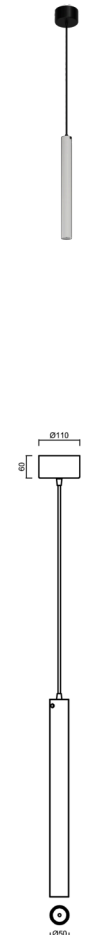

SUBRA S1

Product code: SUB60503

Type: LED-6L71E350ZS/PM81/L100 C DALI 4K##

Short description of the luminaire: Black color | pendant LED light | dimmable DALI | PMMA shade

Technical

Types of luminaires	Dimmable
Mounting type	Suspended - cable
Base material	steel
Shade material	opal polymethyl methacrylate
Base color	black Ral9005
Shade color	white
Holding the shade	screws
Mounting location	ceiling
Width	50 mm
Length	50 mm
Height	520 mm
Diameter	ø 50 mm
Hinge length	1000 mm
mounting holes (diameter)	2xø5mm
Installation wire (diameter)	2xø16mm
Energy Class	C
Operating temperature	from -20°C to +30°C

Electric

Power consumption	12 W
Ingress Protection	IP20
Socket	LED modul
terminal block	snap terminal block
Automatic circuit breaker type B10A	31 pcs
Automatic circuit breaker type B16A	50 pcs
Automatic circuit breaker type C10A	52 pcs
Automatic circuit breaker type C16A	85 pcs

Luminous

Lum. flux of luminaire	1720 lm
Lum. flux of light source	2200 lm
Luminaire efficacy	143 lm/W
Temperature	4000 K
Rated life time LED L80/B10	100000 hours
CRI	Ra80
MacAdam	3
Blue light hazard	Risk group 0

Eulum data for calculation programs are available at www.osmont.cz.