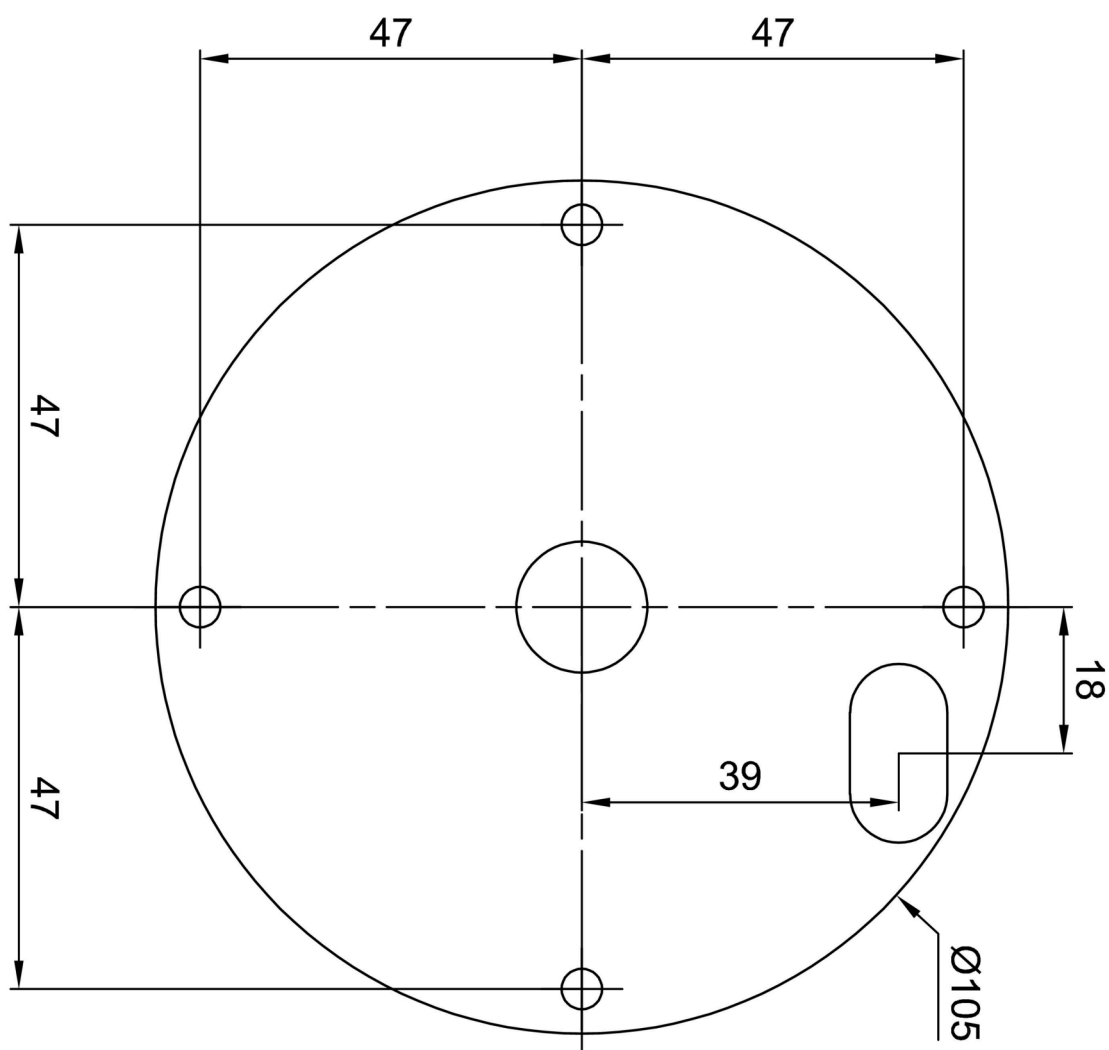

Logistic

EAN	8591728089900
Weight NTTO	1.16 Kg
Weight BTTO	1.58 Kg
Package 1 width	0.135 m
Package 1 length	0.14 m
Package 1 height	0.71 m
Warranty*	60 months

*The warranty for the batteries is valid for 12 months from the date of purchase.

Installation dimensions: