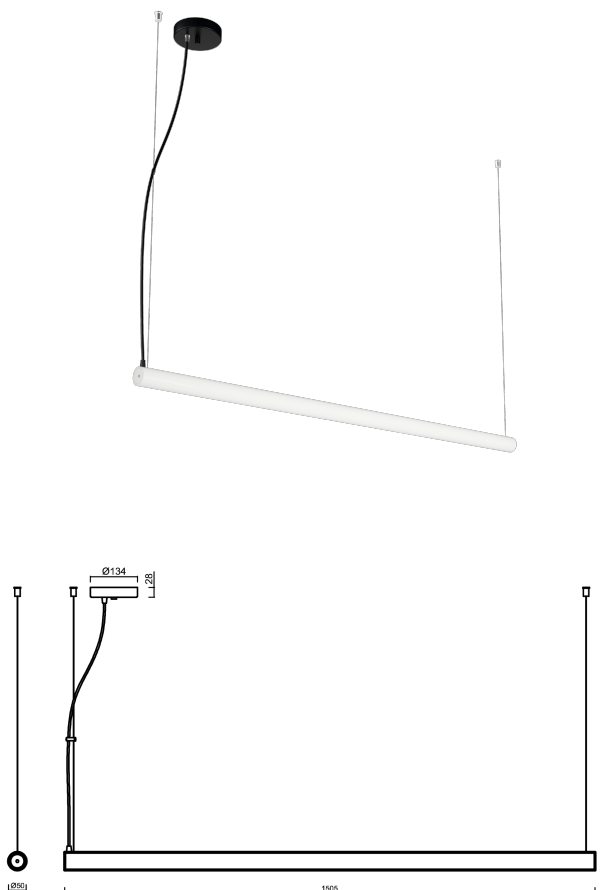

SUBRA LH3

LED-18L71E1050ZLH/PM832/L100 C 4K##

WWW.OSMONT.CZ

SUBRA LH3

Product code: SUB60558

Type: LED-18L71E1050ZLH/PM832/L100 C 4K##

Short description of the luminaire: Black colour | pendant LED light ON/OFF | matt PMMA shade| steel wire pendant (with supply cable) 100 cm |

Technical data

Types of luminaires	Classic on/off
Mounting type	Suspended - wire
Base material	steel
Shade material	opal polymethyl methacrylate
Base color	black Ral9005
Shade color	white
Holding the shade	screws
Mounting location	ceiling
Width	50 mm
Length	50 mm
Height	1505 mm
Suspension length	1000 mm
mounting holes (diameter)	2xØ5mm
Cable entrance	2xØ16mm
Energy Class	C
Impact strength	IK04
Operating temperature	from -20°C to +30°C

Electrical data

Power consumption	37 W
Ingress Protection	IP20
Socket	LED modul
terminal block	snap terminal block
Automatic circuit breaker type B10A	31 pcs
Automatic circuit breaker type B16A	50 pcs
Automatic circuit breaker type C10A	52 pcs
Automatic circuit breaker type C16A	85 pcs
Number of LED drivers	1

Installation dimensions:

Additional assortment:

Lampshade

Product code	Name	Color	Picture	Drawing
20739	PM832 (pr.50/1505mm)	white	