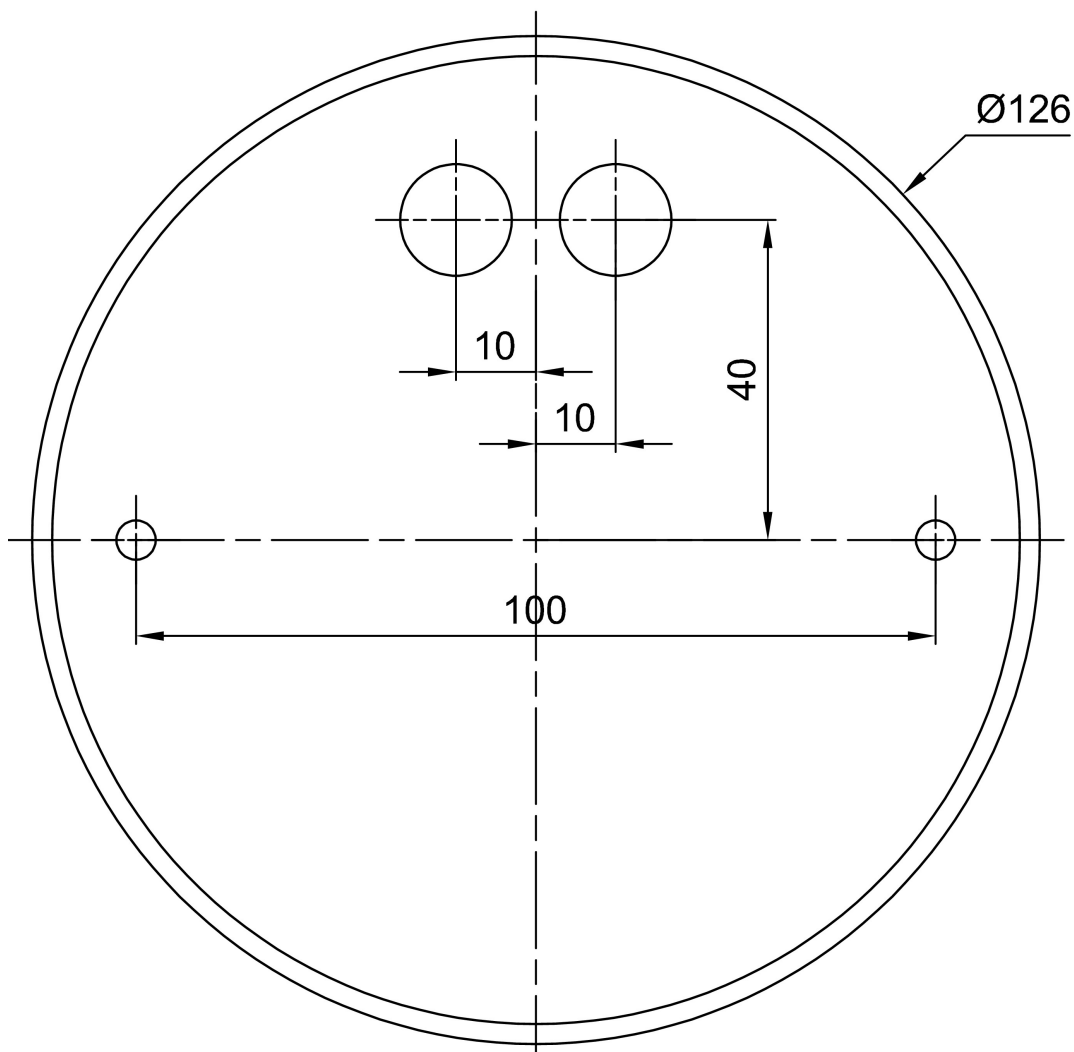

Technical data

Types of luminaires	Classic on/off
Mounting type	Suspended - wire
Base material	steel
Shade material	opal polymethyl methacrylate
Base color	black Ral9005
Shade color	white
Holding the shade	screws
Mounting location	ceiling
Width	50 mm
Length	50 mm
Height	1505 mm
Suspension length	1000 mm
mounting holes (diameter)	2xØ5mm
Cable entrance	2xØ16mm
Energy Class	C
Impact strength	IK04
Operating temperature	from -20°C to +30°C

Installation dimensions:

Additional assortment:

Lampshade

Product code	Name	Color	Picture	Drawing
20739	PM832 (pr.50/1505mm)	white	