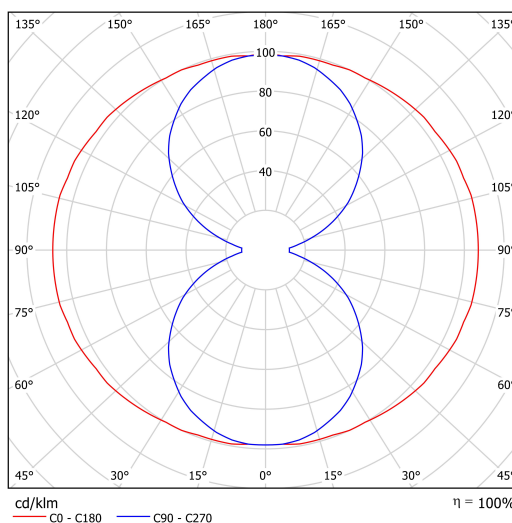

Luminous data

Lum. flux of luminaire	5160 lm
Lum. flux of light source	6610 lm
Luminaire efficacy	139 lm/W
Chromaticity temperature	4000 K
Rated life time LED L80/B10	100000 hours
CRI	Ra80
MacAdam	3
Blue light hazard	Risk group 0