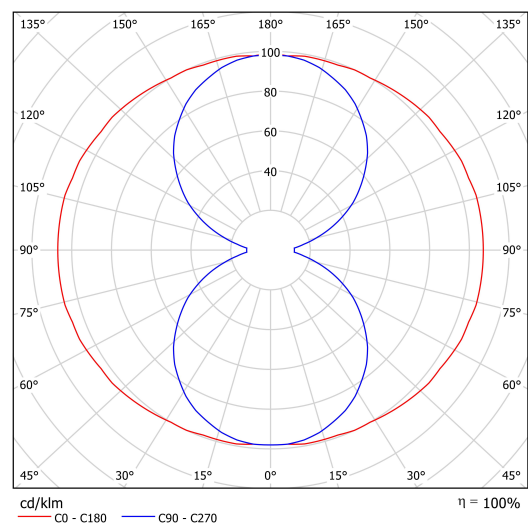

Technical data

Types of luminaires	Classic on/off
Mounting type	Suspended - wire
Base material	steel
Shade material	opal polymethyl methacrylate
Base color	white Ral9003
Shade color	white
Holding the shade	screws
Mounting location	ceiling
Width	50 mm
Length	50 mm
Height	1505 mm
Suspension length	1000 mm
mounting holes (diameter)	2xØ5mm
Cable entrance	2xØ16mm
Energy Class	C
Impact strength	IK04
Operating temperature	from -20°C to +30°C

Luminous data

Lum. flux of luminaire	4940 lm
Lum. flux of light source	6330 lm
Luminaire efficacy	133 lm/W
Chromaticity temperature	3000 K
Rated life time LED L80/B10	100000 hours
CRI	Ra80
MacAdam	3
Blue light hazard	Risk group 0