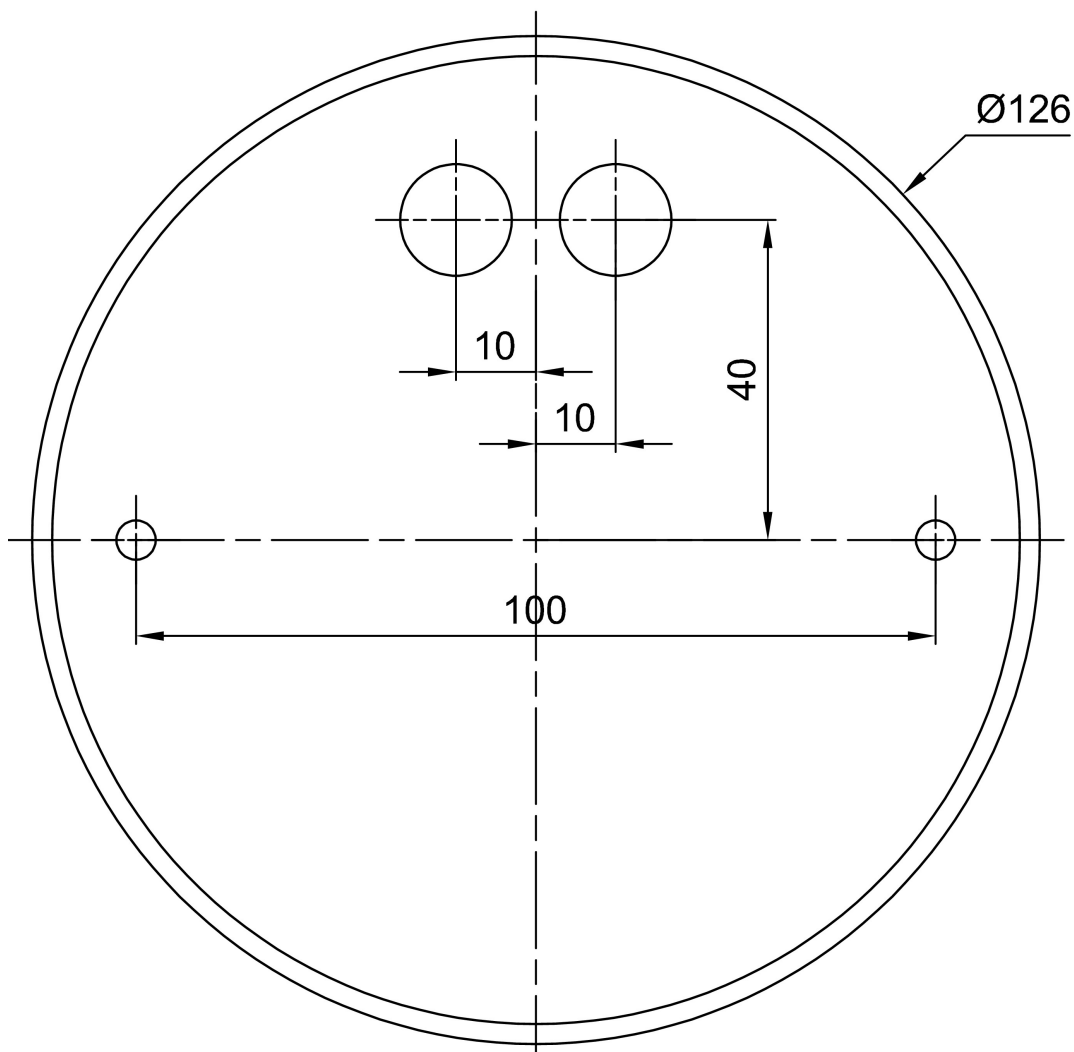

Technical data

Types of luminaires	Classic on/off
Mounting type	Suspended - wire
Base material	steel
Shade material	opal polymethyl methacrylate
Base color	white Ral9003
Shade color	white
Holding the shade	screws
Mounting location	ceiling
Width	50 mm
Length	50 mm
Height	1505 mm
Suspension length	1000 mm
mounting holes (diameter)	2xØ5mm
Cable entrance	2xØ16mm
Energy Class	C
Impact strength	IK04
Operating temperature	from -20°C to +30°C

Installation dimensions:

Additional assortment:

Lampshade

Product code	Name	Color	Picture	Drawing
20739	PM832 (pr.50/1505mm)	white	