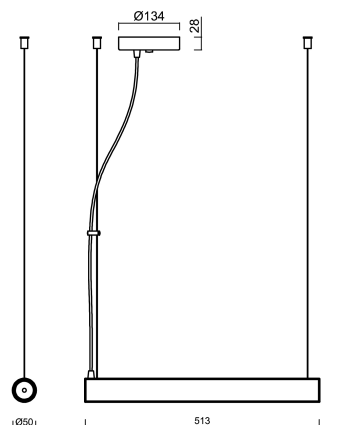

# SUBRA LH1

Product code: SUB60551

Type: LED-6L71E350ZLH/PM812/L100 C DALI 4K##

Short description of the luminaire: Black colour | pendant LED light DALI | matt PMMA shade | steel wire pendant ( with supply cable) 100 cm |

## Technical data

Types of luminaires	Dimmable
Mounting type	Suspended - wire
Base material	steel
Shade material	opal polymethyl methacrylate
Base color	black Ral9005
Shade color	white
Holding the shade	screws
Mounting location	ceiling
Width	50 mm
Length	50 mm
Height	513 mm
Suspension length	1000 mm
mounting holes (diameter)	2xØ5mm
Cable entrance	2xØ16mm
Energy Class	C
Impact strength	IK04
Operating temperature	from -20°C to +30°C

Installation dimensions: