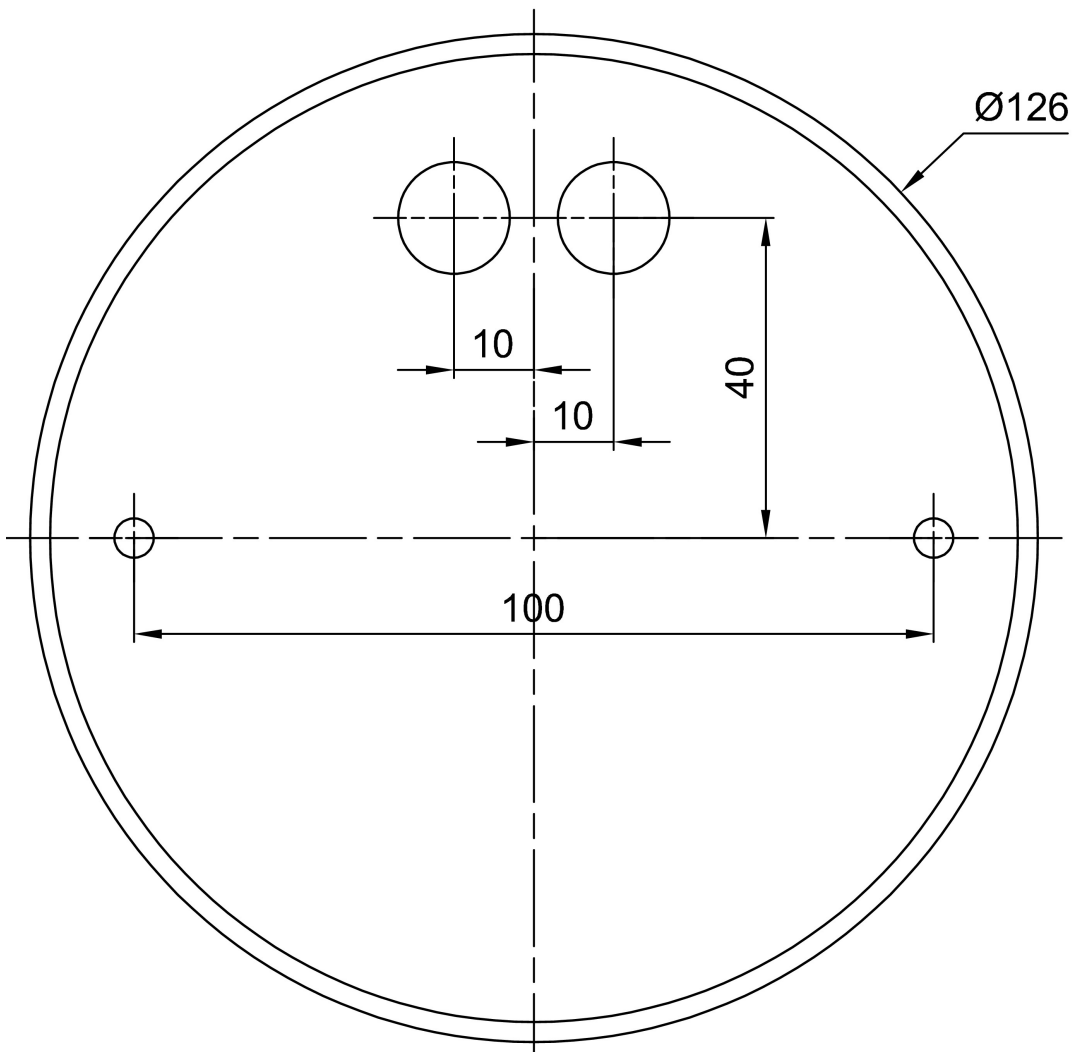

## Technical data

Types of luminaires	Dimmable
Mounting type	Suspended - wire
Base material	steel
Shade material	opal polymethyl methacrylate
Base color	black Ral9005
Shade color	white
Holding the shade	screws
Mounting location	ceiling
Width	50 mm
Length	50 mm
Height	513 mm
Suspension length	1000 mm
mounting holes (diameter)	2xØ5mm
Cable entrance	2xØ16mm
Energy Class	C
Impact strength	IK04
Operating temperature	from -20°C to +30°C

Installation dimensions:

## Lampshade

Product code	Name	Color	Picture	Drawing
20737	PM812 (pr.50/513mm)	white	