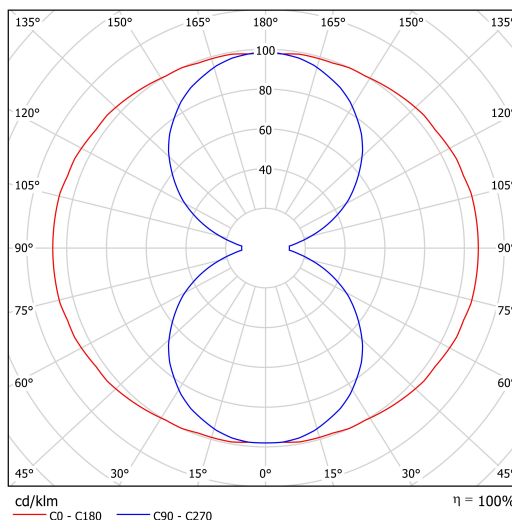

Luminous data

Lum. flux of luminaire	1720 lm
Lum. flux of light source	2200 lm
Luminaire efficacy	143 lm/W
Chromaticity temperature	4000 K
Rated life time LED L80/B10	100000 hours
CRI	Ra80
MacAdam	3
Blue light hazard	Risk group 0