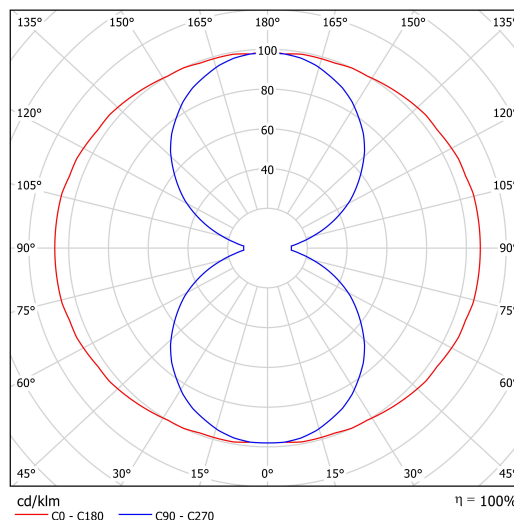

Luminous data

Lum. flux of luminaire	1720 lm
Lum. flux of light source	2200 lm
Luminaire efficacy	143 lm/W
Chromaticity temperature	4000 K
Rated life time LED L80/B10	100000 hours
CRI	Ra80
MacAdam	3
Blue light hazard	Risk group 0