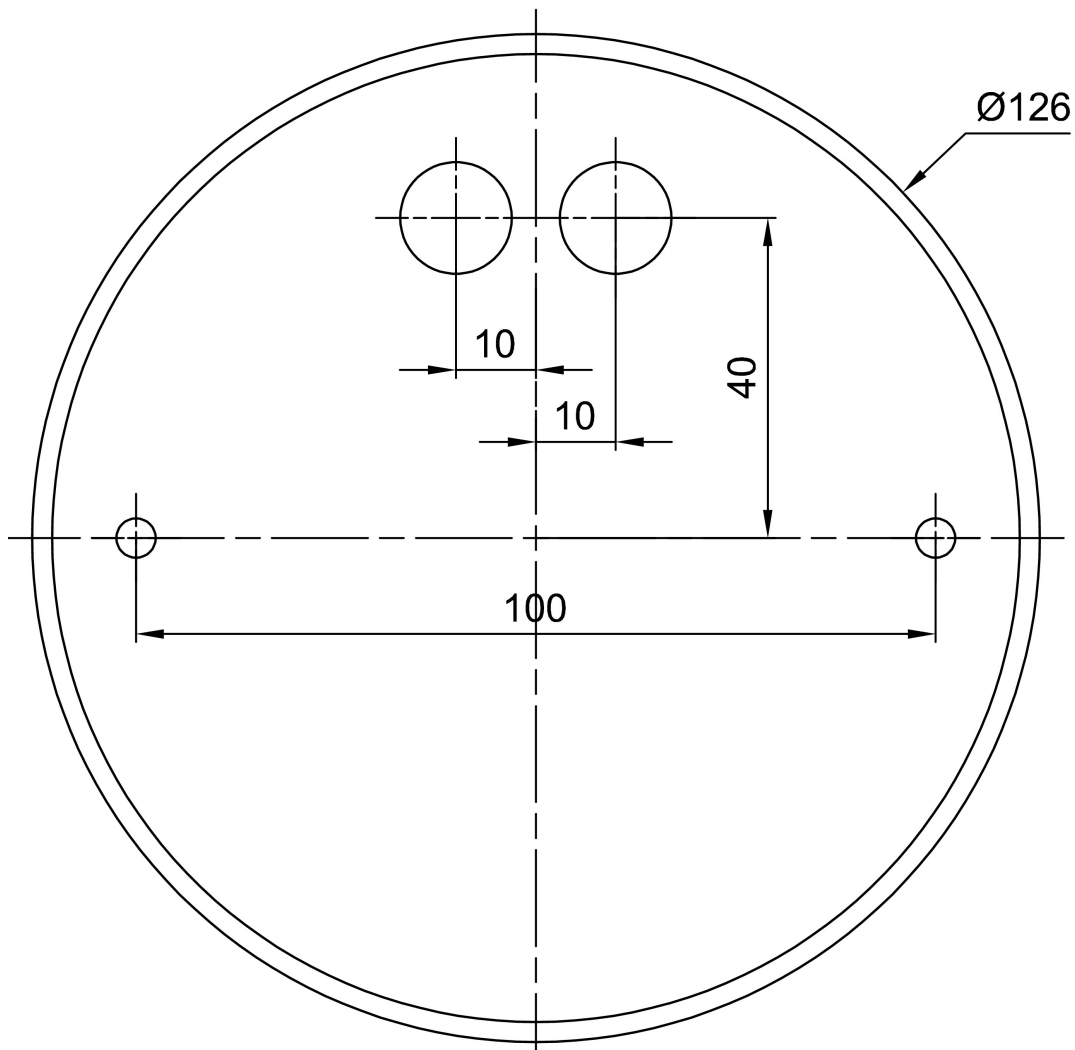

Technical data

Types of luminaires	Classic on/off
Mounting type	Suspended - wire
Base material	steel
Shade material	opal polymethyl methacrylate
Base color	black Ral9005
Shade color	white
Holding the shade	screws
Mounting location	ceiling
Width	50 mm
Length	50 mm
Height	513 mm
Suspension length	1000 mm
mounting holes (diameter)	2xØ5mm
Cable entrance	2xØ16mm
Energy Class	C
Impact strength	IK04
Operating temperature	from -20°C to +30°C

Installation dimensions:

Additional assortment:

Lampshade

Product code	Name	Color	Picture	Drawing
20737	PM812 (pr.50/513mm)	white	