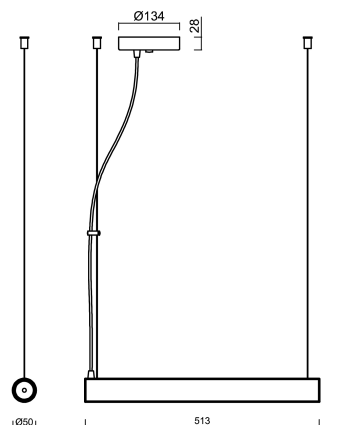

SUBRA LH1

LED-6L71E350ZLH/PM812/L100 C 4K##

WWW.OSMONT.CZ

SUBRA LH1

Product code: SUB60550

Type: LED-6L71E350ZLH/PM812/L100 C 4K##

Short description of the luminaire: Black colour | pendant LED light ON/OFF | matt PMMA shade | steel wire pendant (with supply cable) 100 cm |

Technical data

Types of luminaires	Classic on/off
Mounting type	Suspended - wire
Base material	steel
Shade material	opal polymethyl methacrylate
Base color	black Ral9005
Shade color	white
Holding the shade	screws
Mounting location	ceiling
Width	50 mm
Length	50 mm
Height	513 mm
Suspension length	1000 mm
mounting holes (diameter)	2xØ5mm
Cable entrance	2xØ16mm
Energy Class	C
Impact strength	IK04
Operating temperature	from -20°C to +30°C

Electrical data

Power consumption	12 W
Ingress Protection	IP20
Socket	LED modul
terminal block	snap terminal block
Automatic circuit breaker type B10A	31 pcs
Automatic circuit breaker type B16A	50 pcs
Automatic circuit breaker type C10A	52 pcs
Automatic circuit breaker type C16A	85 pcs
Number of LED drivers	1

Installation dimensions:

Additional assortment:

Lampshade

Product code	Name	Color	Picture	Drawing
20737	PM812 (pr.50/513mm)	white	