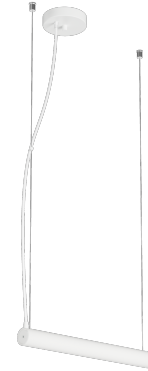

## SUBRA LH1

---

LED-6L71E350ZLH/PM812/L100 B DALI 4K##

[WWW.OSMONT.CZ](http://WWW.OSMONT.CZ)

# SUBRA LH1

Product code: SUB60549

Type: LED-6L71E350ZLH/PM812/L100 B DALI 4K##

Short description of the luminaire: White colour | pendant LED light DALI | matt PMMA shade| steel wire pendant ( with supply cable) 100 cm |

## Technical data

Types of luminaires	Dimmable
Mounting type	Suspended - wire
Base material	steel
Shade material	opal polymethyl methacrylate
Base color	white Ral9003
Shade color	white
Holding the shade	screws
Mounting location	ceiling
Width	50 mm
Length	50 mm
Height	513 mm
Suspension length	1000 mm
mounting holes (diameter)	2xØ5mm
Cable entrance	2xØ16mm
Energy Class	C
Impact strength	IK04
Operating temperature	from -20°C to +30°C