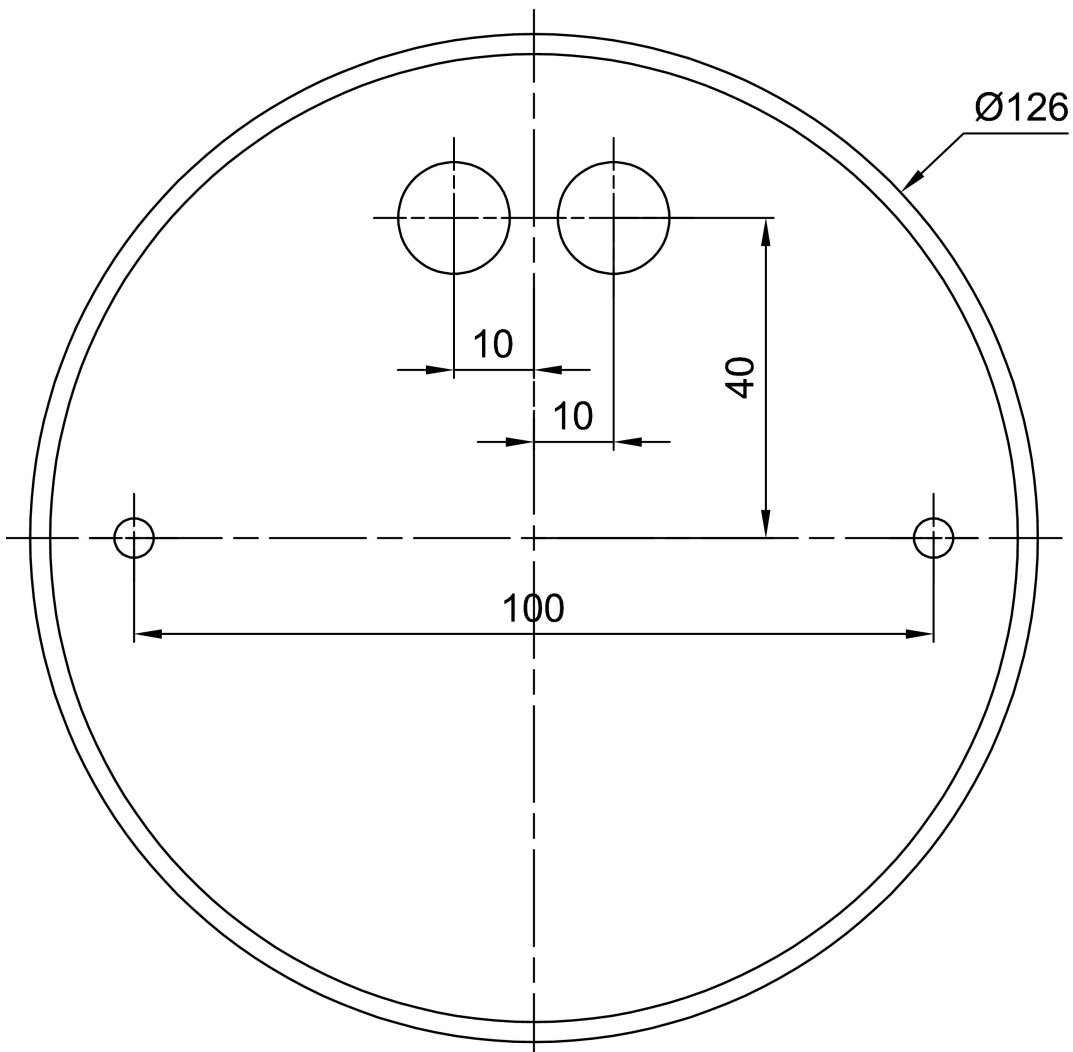

## Technical data

Types of luminaires	Dimmable
Mounting type	Suspended - wire
Base material	steel
Shade material	opal polymethyl methacrylate
Base color	white Ral9003
Shade color	white
Holding the shade	screws
Mounting location	ceiling
Width	50 mm
Length	50 mm
Height	513 mm
Suspension length	1000 mm
mounting holes (diameter)	2xØ5mm
Cable entrance	2xØ16mm
Energy Class	C
Impact strength	IK04
Operating temperature	from -20°C to +30°C

Installation dimensions:

## Lampshade

Product code	Name	Color	Picture	Drawing
20737	PM812 (pr.50/513mm)	white	