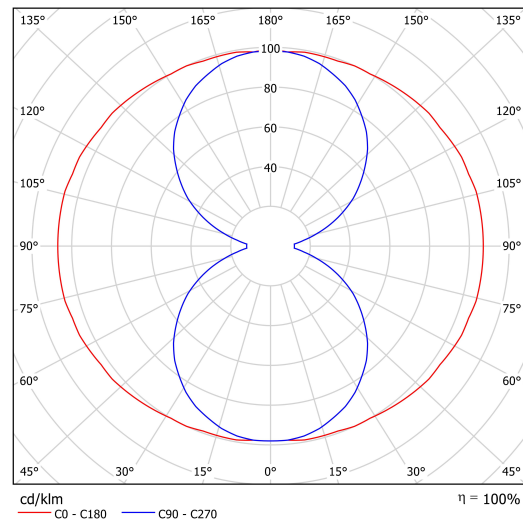

Luminous data

Lum. flux of luminaire	1720 lm
Lum. flux of light source	2200 lm
Luminaire efficacy	143 lm/W
Chromaticity temperature	4000 K
Rated life time LED L80/B10	100000 hours
CRI	Ra80
MacAdam	3
Blue light hazard	Risk group 0