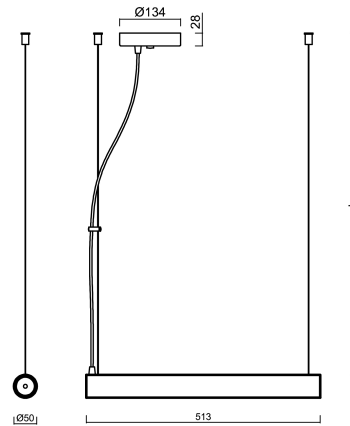

## Technical data

Types of luminaires	Dimmable
Mounting type	Suspended - wire
Base material	steel
Shade material	opal polymethyl methacrylate
Base color	white Ral9003
Shade color	white
Holding the shade	screws
Mounting location	ceiling
Width	50 mm
Length	50 mm
Height	513 mm
Suspension length	1000 mm
mounting holes (diameter)	2xØ5mm
Cable entrance	2xØ16mm
Energy Class	C
Impact strength	IK04
Operating temperature	from -20°C to +30°C

Installation dimensions:

## Lampshade

Product code	Name	Color	Picture	Drawing
20737	PM812 (pr.50/513mm)	white	