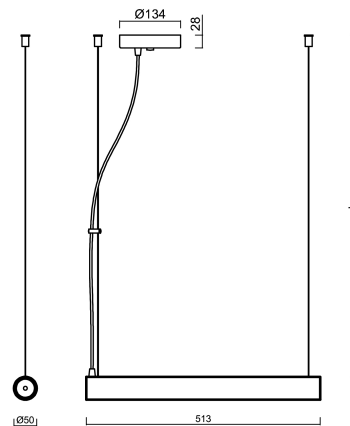

SUBRA LH1

LED-6L71E350ZLH/PM812/L100 B 4K##

WWW.OSMONT.CZ

SUBRA LH1

Product code: SUB60548

Type: LED-6L71E350ZLH/PM812/L100 B 4K##

Short description of the luminaire: White colour | pendant LED light ON/OFF | matt PMMA shade| steel wire pendant (with supply cable) 100 cm |

Technical data

Types of luminaires	Classic on/off
Mounting type	Suspended - wire
Base material	steel
Shade material	opal polymethyl methacrylate
Base color	white Ral9003
Shade color	white
Holding the shade	screws
Mounting location	ceiling
Width	50 mm
Length	50 mm
Height	513 mm
Suspension length	1000 mm
mounting holes (diameter)	2xØ5mm
Cable entrance	2xØ16mm
Energy Class	C
Impact strength	IK04
Operating temperature	from -20°C to +30°C

Electrical data

Power consumption	12 W
Ingress Protection	IP20
Socket	LED modul
terminal block	snap terminal block
Automatic circuit breaker type B10A	31 pcs
Automatic circuit breaker type B16A	50 pcs
Automatic circuit breaker type C10A	52 pcs
Automatic circuit breaker type C16A	85 pcs
Number of LED drivers	1

Installation dimensions:

Additional assortment:

Lampshade

Product code	Name	Color	Picture	Drawing
20737	PM812 (pr.50/513mm)	white	