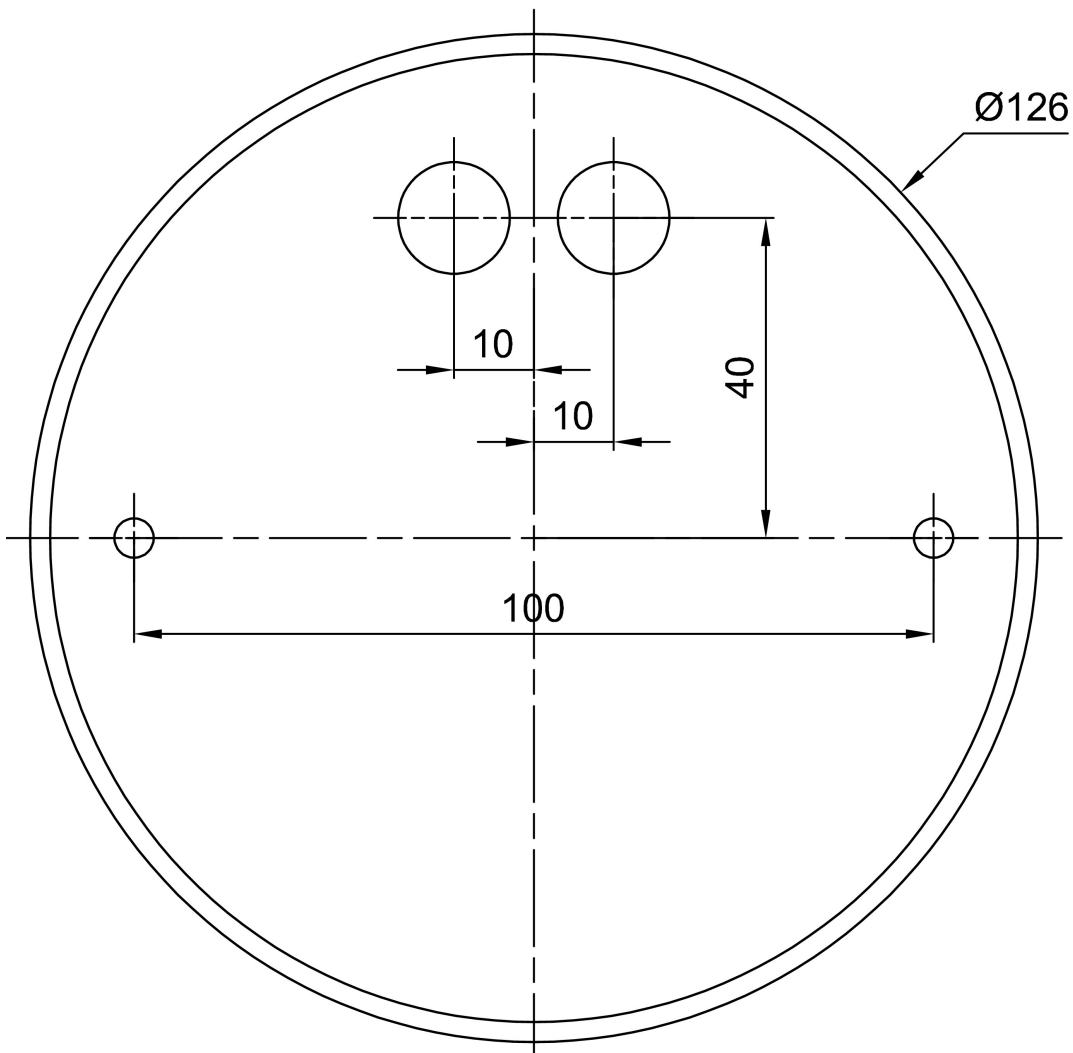

Technical data

Types of luminaires	Classic on/off
Mounting type	Suspended - wire
Base material	steel
Shade material	opal polymethyl methacrylate
Base color	white Ral9003
Shade color	white
Holding the shade	screws
Mounting location	ceiling
Width	50 mm
Length	50 mm
Height	513 mm
Suspension length	1000 mm
mounting holes (diameter)	2xØ5mm
Cable entrance	2xØ16mm
Energy Class	C
Impact strength	IK04
Operating temperature	from -20°C to +30°C

Installation dimensions:

Additional assortment:

Lampshade

Product code	Name	Color	Picture	Drawing
20737	PM812 (pr.50/513mm)	white	