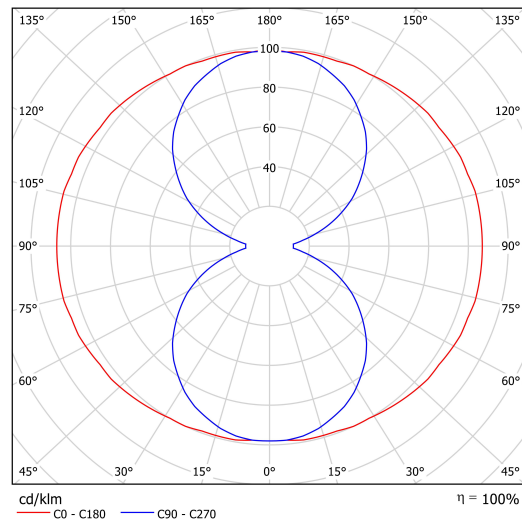

Luminous data

Lum. flux of luminaire	1720 lm
Lum. flux of light source	2200 lm
Luminaire efficacy	143 lm/W
Chromaticity temperature	4000 K
Rated life time LED L80/B10	100000 hours
CRI	Ra80
MacAdam	3
Blue light hazard	Risk group 0