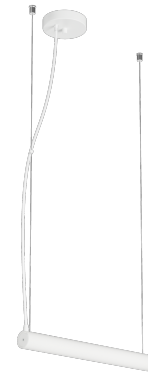

SUBRA LH1

LED-6L71E350ZLH/PM812/L100 B 4K##

WWW.OSMONT.CZ

SUBRA LH1

Product code: SUB60548

Type: LED-6L71E350ZLH/PM812/L100 B 4K##

Short description of the luminaire: White colour | pendant LED light ON/OFF | matt PMMA shade| steel wire pendant (with supply cable) 100 cm |

Technical data

Types of luminaires	Classic on/off
Mounting type	Suspended - wire
Base material	steel
Shade material	opal polymethyl methacrylate
Base color	white Ral9003
Shade color	white
Holding the shade	screws
Mounting location	ceiling
Width	50 mm
Length	50 mm
Height	513 mm
Suspension length	1000 mm
mounting holes (diameter)	2xØ5mm
Cable entrance	2xØ16mm
Energy Class	C
Impact strength	IK04
Operating temperature	from -20°C to +30°C

Electrical data

Power consumption	12 W
Ingress Protection	IP20
Socket	LED modul
terminal block	snap terminal block
Automatic circuit breaker type B10A	31 pcs
Automatic circuit breaker type B16A	50 pcs
Automatic circuit breaker type C10A	52 pcs
Automatic circuit breaker type C16A	85 pcs
Number of LED drivers	1