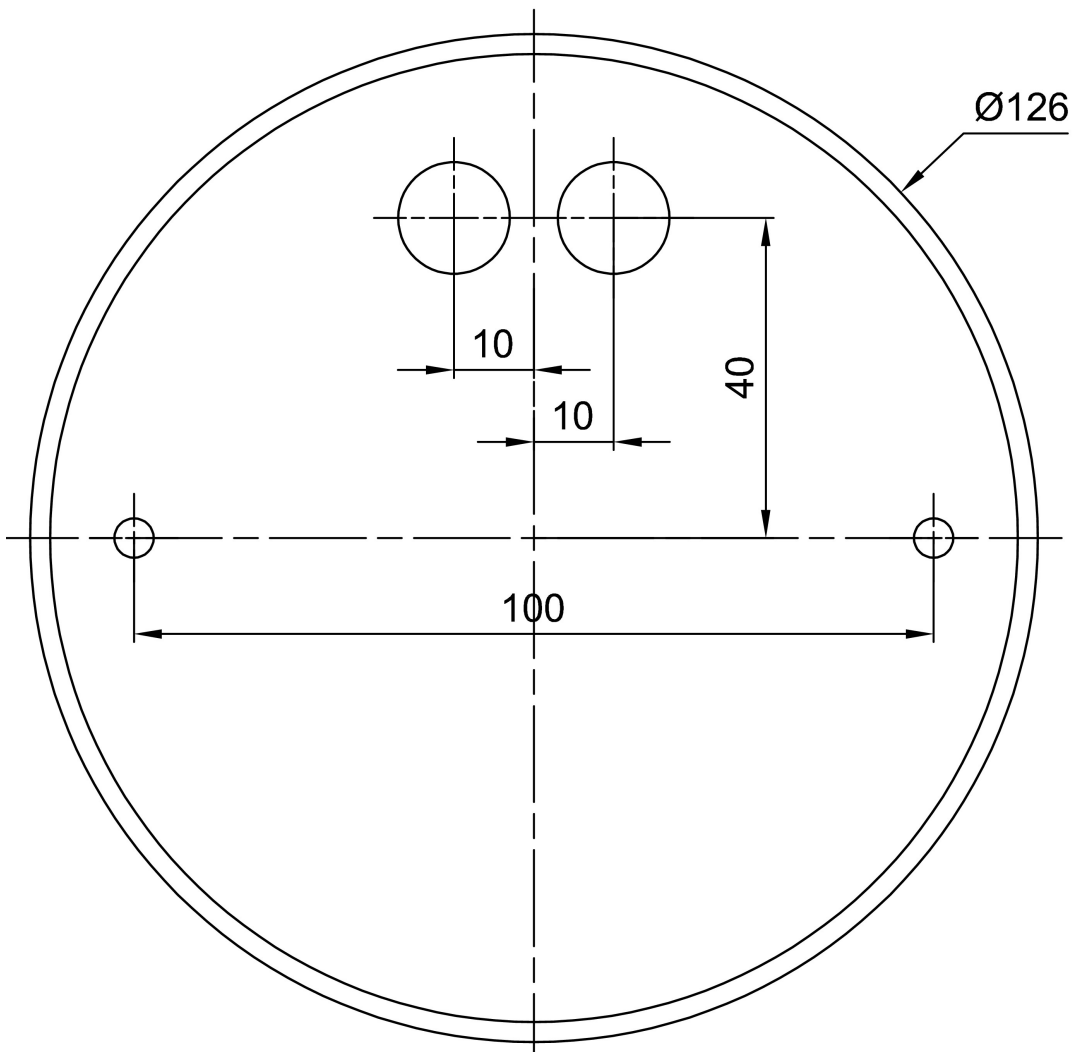

Technical data

Types of luminaires	Dimmable
Mounting type	Suspended - wire
Base material	steel
Shade material	opal polymethyl methacrylate
Base color	black Ral9005
Shade color	white
Holding the shade	screws
Mounting location	ceiling
Width	50 mm
Length	50 mm
Height	513 mm
Suspension length	1000 mm
mounting holes (diameter)	2xØ5mm
Cable entrance	2xØ16mm
Energy Class	C
Impact strength	IK04
Operating temperature	from -20°C to +30°C

Installation dimensions:

Additional assortment:

Lampshade

Product code	Name	Color	Picture	Drawing
20737	PM812 (pr.50/513mm)	white	