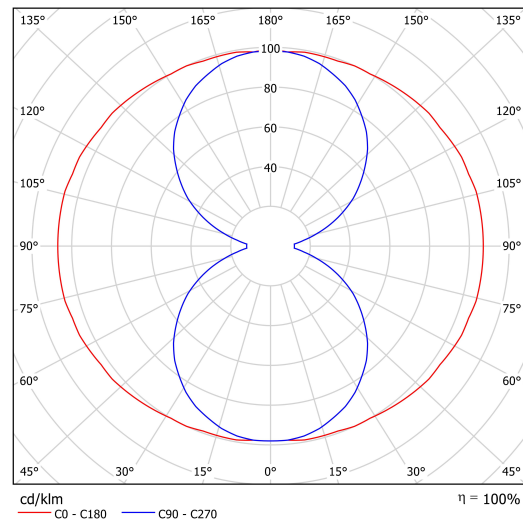

Technical data

Types of luminaires	Dimmable
Mounting type	Suspended - wire
Base material	steel
Shade material	opal polymethyl methacrylate
Base color	black Ral9005
Shade color	white
Holding the shade	screws
Mounting location	ceiling
Width	50 mm
Length	50 mm
Height	513 mm
Suspension length	1000 mm
mounting holes (diameter)	2xØ5mm
Cable entrance	2xØ16mm
Energy Class	C
Impact strength	IK04
Operating temperature	from -20°C to +30°C

Luminous data

Lum. flux of luminaire	1650 lm
Lum. flux of light source	2110 lm
Luminaire efficacy	137 lm/W
Chromaticity temperature	3000 K
Rated life time LED L80/B10	100000 hours
CRI	Ra80
MacAdam	3
Blue light hazard	Risk group 0

Installation dimensions:

Additional assortment:

Lampshade

Product code	Name	Color	Picture	Drawing
20737	PM812 (pr.50/513mm)	white	