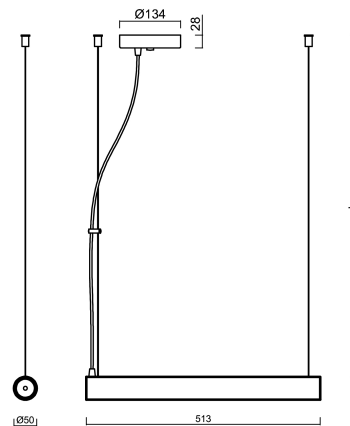

SUBRA LH1

LED-6L71E350ZLH/PM812/L100 C DALI 3K##

WWW.OSMONT.CZ

SUBRA LH1

Product code: SUB60051

Type: LED-6L71E350ZLH/PM812/L100 C DALI 3K##

Short description of the luminaire: Black colour | pendant LED light DALI | matt PMMA shade| steel wire pendant (with supply cable) 100 cm |

Technical data

Types of luminaires	Dimmable
Mounting type	Suspended - wire
Base material	steel
Shade material	opal polymethyl methacrylate
Base color	black Ral9005
Shade color	white
Holding the shade	screws
Mounting location	ceiling
Width	50 mm
Length	50 mm
Height	513 mm
Suspension length	1000 mm
mounting holes (diameter)	2xØ5mm
Cable entrance	2xØ16mm
Energy Class	C
Impact strength	IK04
Operating temperature	from -20°C to +30°C

Electrical data

Power consumption	12 W
Ingress Protection	IP20
Socket	LED modul
terminal block	snap terminal block
Automatic circuit breaker type B10A	31 pcs
Automatic circuit breaker type B16A	50 pcs
Automatic circuit breaker type C10A	52 pcs
Automatic circuit breaker type C16A	85 pcs
Switching current	5 A / 50 µsec
Number of LED drivers	1

Installation dimensions:

Additional assortment:

Lampshade

Product code	Name	Color	Picture	Drawing
20737	PM812 (pr.50/513mm)	white	