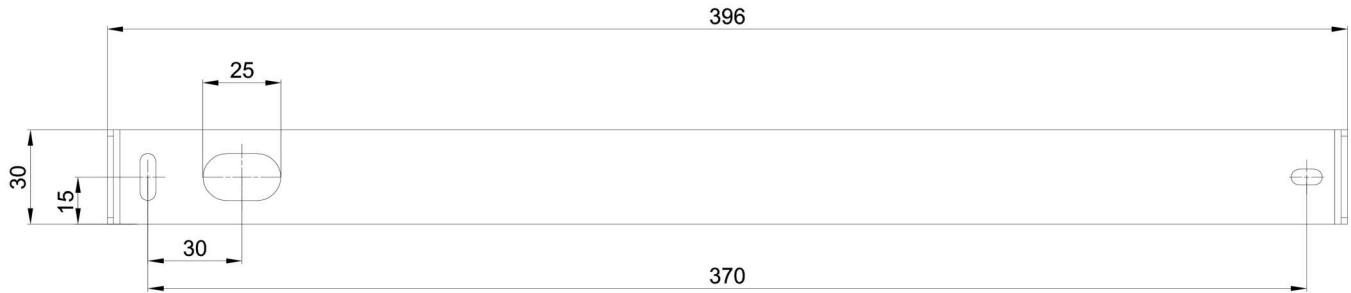

## Technical data

Types of luminaires	Dimmable
Mounting type	surface mounted
Base material	steel
Shade material	opal polymethyl methacrylate
Base color	black Ral9005
Shade color	white
Holding the shade	screws
Mounting location	ceiling
Width	50 mm
Length	80 mm
Height	1505 mm
mounting holes (diameter)	2xØ5mm
Cable entrance	2xØ16mm
Energy Class	C
Impact strength	IK04
Operating temperature	from -20°C to +30°C

## TECHNICAL SHEET

### Installation dimensions: