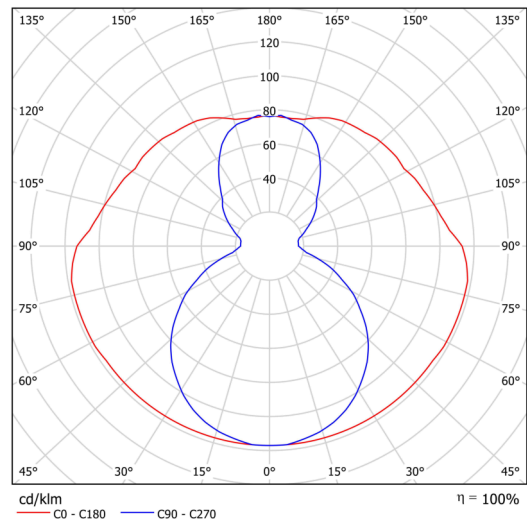

SUBRA 3

Product code: SUB60545

Type: LED-18L71E1050N2/PM831 C DALI 4K##

Short description of the luminaire: Black colour | ceiling or wall LED light DALI | matt PMMA shade|

Technical data

Types of luminaires	Dimmable
Mounting type	surface mounted
Base material	steel
Shade material	opal polymethyl methacrylate
Base color	black Ral9005
Shade color	white
Holding the shade	screws
Mounting location	ceiling
Width	50 mm
Length	80 mm
Height	1505 mm
mounting holes (diameter)	2xØ5mm
Cable entrance	2xØ16mm
Energy Class	C
Impact strength	IK04
Operating temperature	from -20°C to +30°C

Electrical data

Power consumption	37 W
Ingress Protection	IP20
Socket	LED modul
terminal block	snap terminal block

Luminous data

Lum. flux of luminaire	5160 lm
Lum. flux of light source	6610 lm
Chromaticity temperature	4000 K
Rated life time LED L80/B10	100000 hours
CRI	Ra80
MacAdam	3
Blue light hazard	Risk group 0

Eulum data for calculation programs are available at www.osmont.cz.