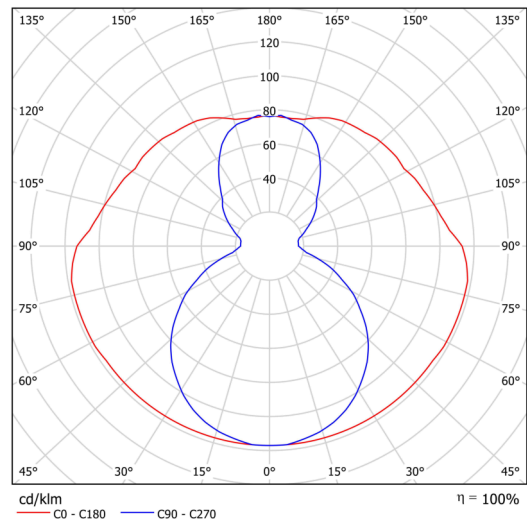

SUBRA 3

Product code: SUB60544

Type: LED-18L71E1050N2/PM831 C 4K##

Short description of the luminaire: Black colour | ceiling or wall LED light ON/OFF | matt PMMA shade |

Technical data

Types of luminaires	Classic on/off
Mounting type	surface mounted
Base material	steel
Shade material	opal polymethyl methacrylate
Base color	black Ral9005
Shade color	white
Holding the shade	screws
Mounting location	ceiling
Width	50 mm
Length	80 mm
Height	1505 mm
mounting holes (diameter)	2xØ5mm
Cable entrance	2xØ16mm
Energy Class	C
Impact strength	IK04
Operating temperature	from -20°C to +30°C

Electrical data

Power consumption	37 W
Ingress Protection	IP20
Socket	LED modul
terminal block	snap terminal block

Luminous data

Lum. flux of luminaire	5160 lm
Lum. flux of light source	6610 lm
Chromaticity temperature	4000 K
Rated life time LED L80/B10	100000 hours
CRI	Ra80
MacAdam	3
Blue light hazard	Risk group 0

Eulum data for calculation programs are available at www.osmont.cz.