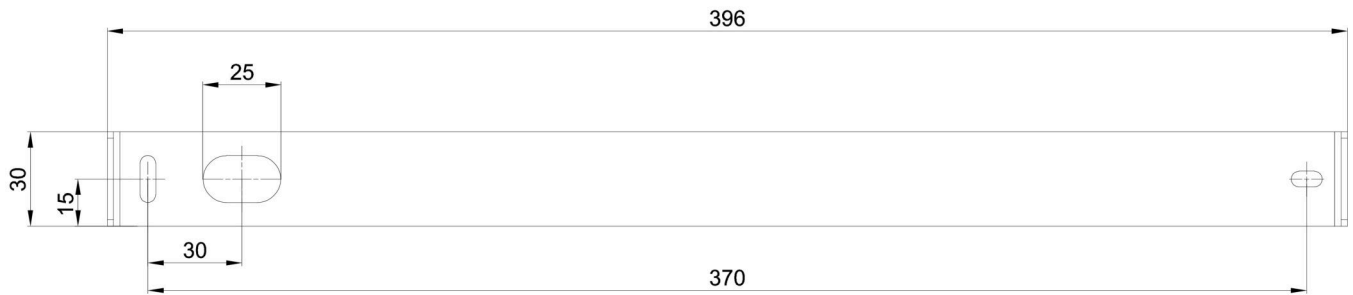

Technical data

Types of luminaires	Classic on/off
Mounting type	surface mounted
Base material	steel
Shade material	opal polymethyl methacrylate
Base color	black Ral9005
Shade color	white
Holding the shade	screws
Mounting location	ceiling
Width	50 mm
Length	80 mm
Height	1505 mm
mounting holes (diameter)	2xØ5mm
Cable entrance	2xØ16mm
Energy Class	C
Impact strength	IK04
Operating temperature	from -20°C to +30°C

Installation dimensions:

Additional assortment:

Lampshade

Product code	Name	Color	Picture	Drawing
20736	PM831 (pr.50/1505mm)	white	