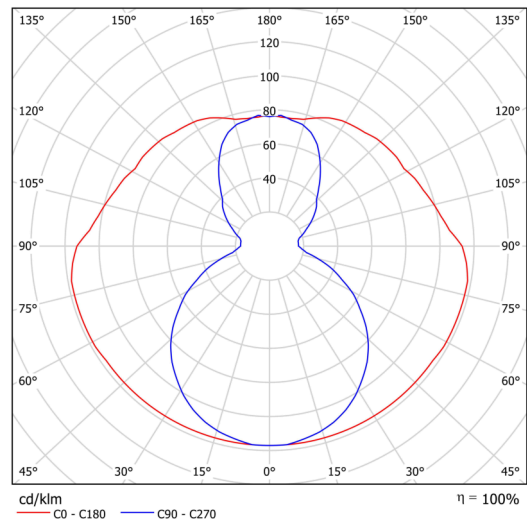

SUBRA 2

Product code: SUB60037

Type: LED-12L71E1050N2/PM821 C DALI 3K##

Short description of the luminaire: Black colour | ceiling or wall LED light DALI | matt PMMA shade|

Technical data

Types of luminaires	Dimmable
Mounting type	surface mounted
Base material	steel
Shade material	opal polymethyl methacrylate
Base color	black Ral9005
Shade color	white
Holding the shade	screws
Mounting location	ceiling
Width	50 mm
Length	80 mm
Height	1009 mm
mounting holes (diameter)	2xØ5mm
Cable entrance	2xØ16mm
Energy Class	C
Impact strength	IK04
Operating temperature	from -20°C to +30°C

Electrical data

Power consumption	24 W
Ingress Protection	IP20
Socket	LED modul
terminal block	snap terminal block

Luminous data

Lum. flux of luminaire	3290 lm
Lum. flux of light source	4220 lm
Chromaticity temperature	3000 K
Rated life time LED L80/B10	100000 hours
CRI	Ra80
MacAdam	3
Blue light hazard	Risk group 0

Eulum data for calculation programs are available at www.osmont.cz.