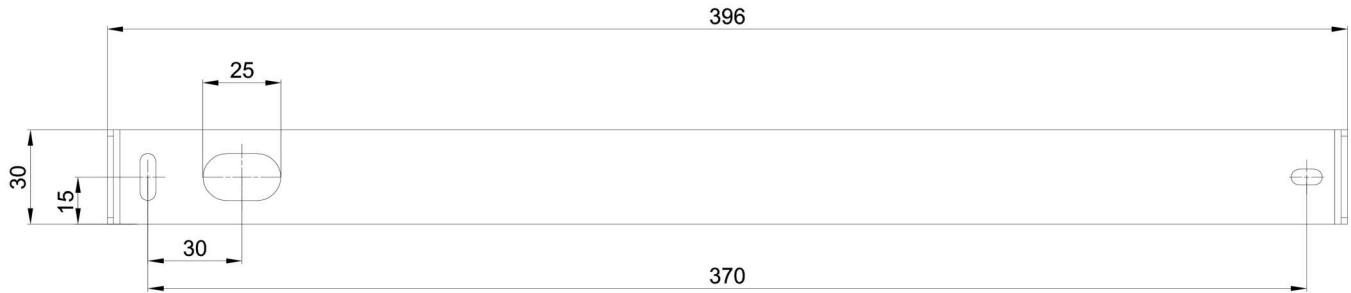

Technical data

Types of luminaires	Dimmable
Mounting type	surface mounted
Base material	steel
Shade material	opal polymethyl methacrylate
Base color	black Ral9005
Shade color	white
Holding the shade	screws
Mounting location	ceiling
Width	50 mm
Length	80 mm
Height	1009 mm
mounting holes (diameter)	2xØ5mm
Cable entrance	2xØ16mm
Energy Class	C
Impact strength	IK04
Operating temperature	from -20°C to +30°C

Electrical data

Power consumption	24 W
Ingress Protection	IP20
Socket	LED modul
terminal block	snap terminal block

Luminous data

Lum. flux of luminaire	3290 lm
Lum. flux of light source	4220 lm
Chromaticity temperature	3000 K
Rated life time LED L80/B10	100000 hours
CRI	Ra80
MacAdam	3
Blue light hazard	Risk group 0

Installation dimensions:

Additional assortment:

Lampshade

Product code	Name	Color	Picture	Drawing
20735	PM821 (pr.50/1009mm)	white	