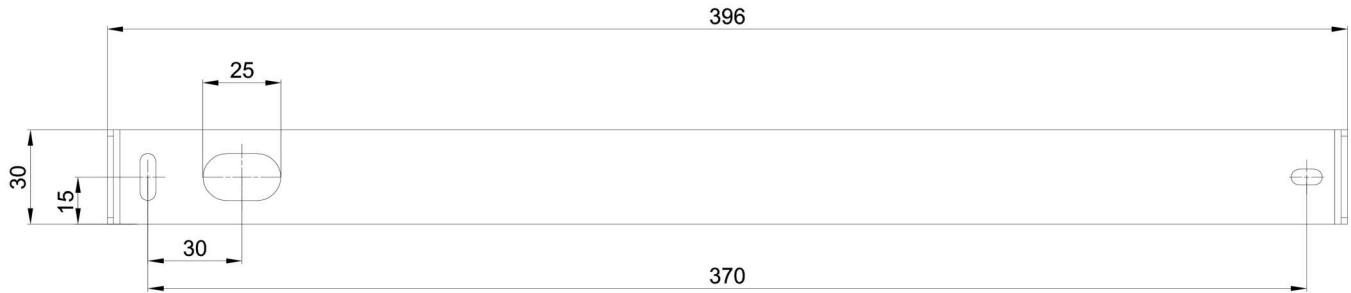

Technical data

Types of luminaires	Dimmable
Mounting type	surface mounted
Base material	steel
Shade material	opal polymethyl methacrylate
Base color	white Ral9003
Shade color	white
Holding the shade	screws
Mounting location	ceiling
Width	50 mm
Length	80 mm
Height	1009 mm
mounting holes (diameter)	2xØ5mm
Cable entrance	2xØ16mm
Energy Class	C
Impact strength	IK04
Operating temperature	from -20°C to +30°C

Electrical data

Power consumption	24 W
Ingress Protection	IP20
Socket	LED modul
terminal block	snap terminal block

Luminous data

Lum. flux of luminaire	3290 lm
Lum. flux of light source	4220 lm
Chromaticity temperature	3000 K
Rated life time LED L80/B10	100000 hours
CRI	Ra80
MacAdam	3
Blue light hazard	Risk group 0

Installation dimensions:

Additional assortment:

Lampshade

Product code	Name	Color	Picture	Drawing
20735	PM821 (pr.50/1009mm)	white	