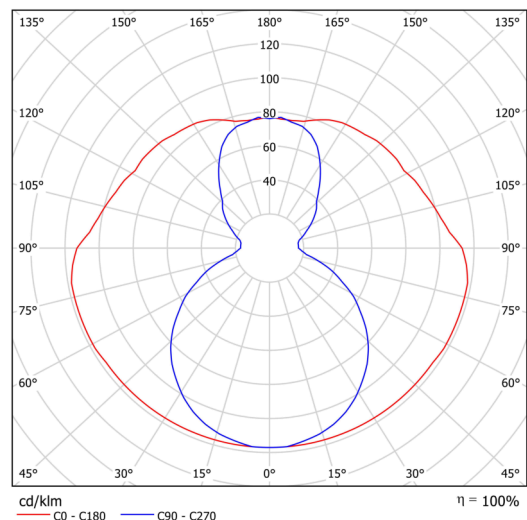

SUBRA 2

Product code: SUB60033

Type: LED-12L71E1050N2/PM821 B DALI 3K##

Short description of the luminaire: White colour | ceiling or wall LED light DALI | matt PMMA shade|

Technical data

Types of luminaires	Dimmable
Mounting type	surface mounted
Base material	steel
Shade material	opal polymethyl methacrylate
Base color	white Ral9003
Shade color	white
Holding the shade	screws
Mounting location	ceiling
Width	50 mm
Length	80 mm
Height	1009 mm
mounting holes (diameter)	2xØ5mm
Cable entrance	2xØ16mm
Energy Class	C
Impact strength	IK04
Operating temperature	from -20°C to +30°C

Electrical data

Power consumption	24 W
Ingress Protection	IP20
Socket	LED modul
terminal block	snap terminal block

Luminous data

Lum. flux of luminaire	3290 lm
Lum. flux of light source	4220 lm
Chromaticity temperature	3000 K
Rated life time LED L80/B10	100000 hours
CRI	Ra80
MacAdam	3
Blue light hazard	Risk group 0

Eulum data for calculation programs are available at www.osmont.cz.