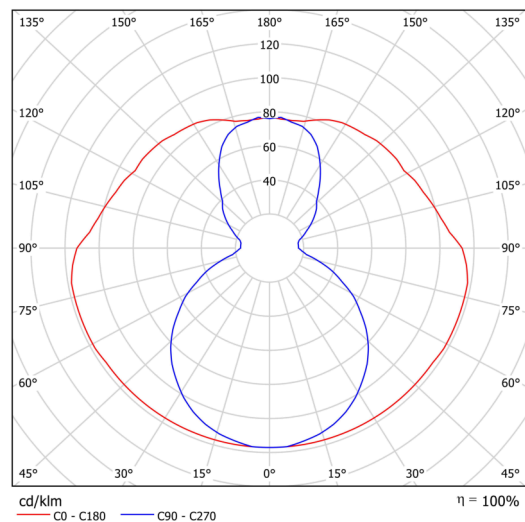

SUBRA 1

Product code: SUB60529

Type: LED-6L71E350N1/PM811 C DALI 4K##

Short description of the luminaire: Black colour | ceiling or wall LED light DALI | matt PMMA shade|

Technical data

Types of luminaires	Dimmable
Mounting type	surface mounted
Base material	steel
Shade material	opal polymethyl methacrylate
Base color	black Ral9005
Shade color	white
Holding the shade	screws
Mounting location	ceiling
Width	50 mm
Length	80 mm
Height	513 mm
mounting holes (diameter)	2xØ5mm
Cable entrance	2xØ16mm
Energy Class	C
Impact strength	IK04
Operating temperature	from -20°C to +30°C

Electrical data

Power consumption	12 W
Ingress Protection	IP20
Socket	LED modul
terminal block	snap terminal block

Luminous data

Lum. flux of luminaire	1720 lm
Lum. flux of light source	2200 lm
Chromaticity temperature	4000 K
Rated life time LED L80/B10	100000 hours
CRI	Ra80
MacAdam	3
Blue light hazard	Risk group 0

Eulum data for calculation programs are available at www.osmont.cz.