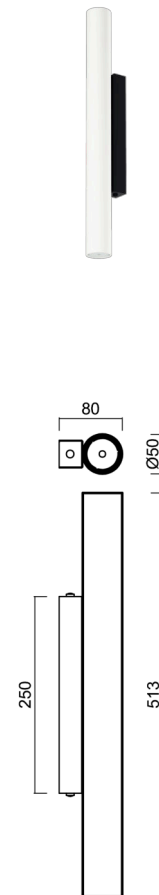

SUBRA 1

Product code: SUB60529

Type: LED-6L71E350N1/PM811 C DALI 4K##

Short description of the luminaire: Black colour | ceiling or wall LED light DALI | matt PMMA shade|

Technical data

Types of luminaires	Dimmable
Mounting type	surface mounted
Base material	steel
Shade material	opal polymethyl methacrylate
Base color	black Ral9005
Shade color	white
Holding the shade	screws
Mounting location	ceiling
Width	50 mm
Length	80 mm
Height	513 mm
mounting holes (diameter)	2xØ5mm
Cable entrance	2xØ16mm
Energy Class	C
Impact strength	IK04
Operating temperature	from -20°C to +30°C

Electrical data

Power consumption	12 W
Ingress Protection	IP20
Socket	LED modul
terminal block	snap terminal block

Luminous data

Lum. flux of luminaire	1720 lm
Lum. flux of light source	2200 lm
Chromaticity temperature	4000 K
Rated life time LED L80/B10	100000 hours
CRI	Ra80
MacAdam	3
Blue light hazard	Risk group 0

Eulum data for calculation programs are available at www.osmont.cz.